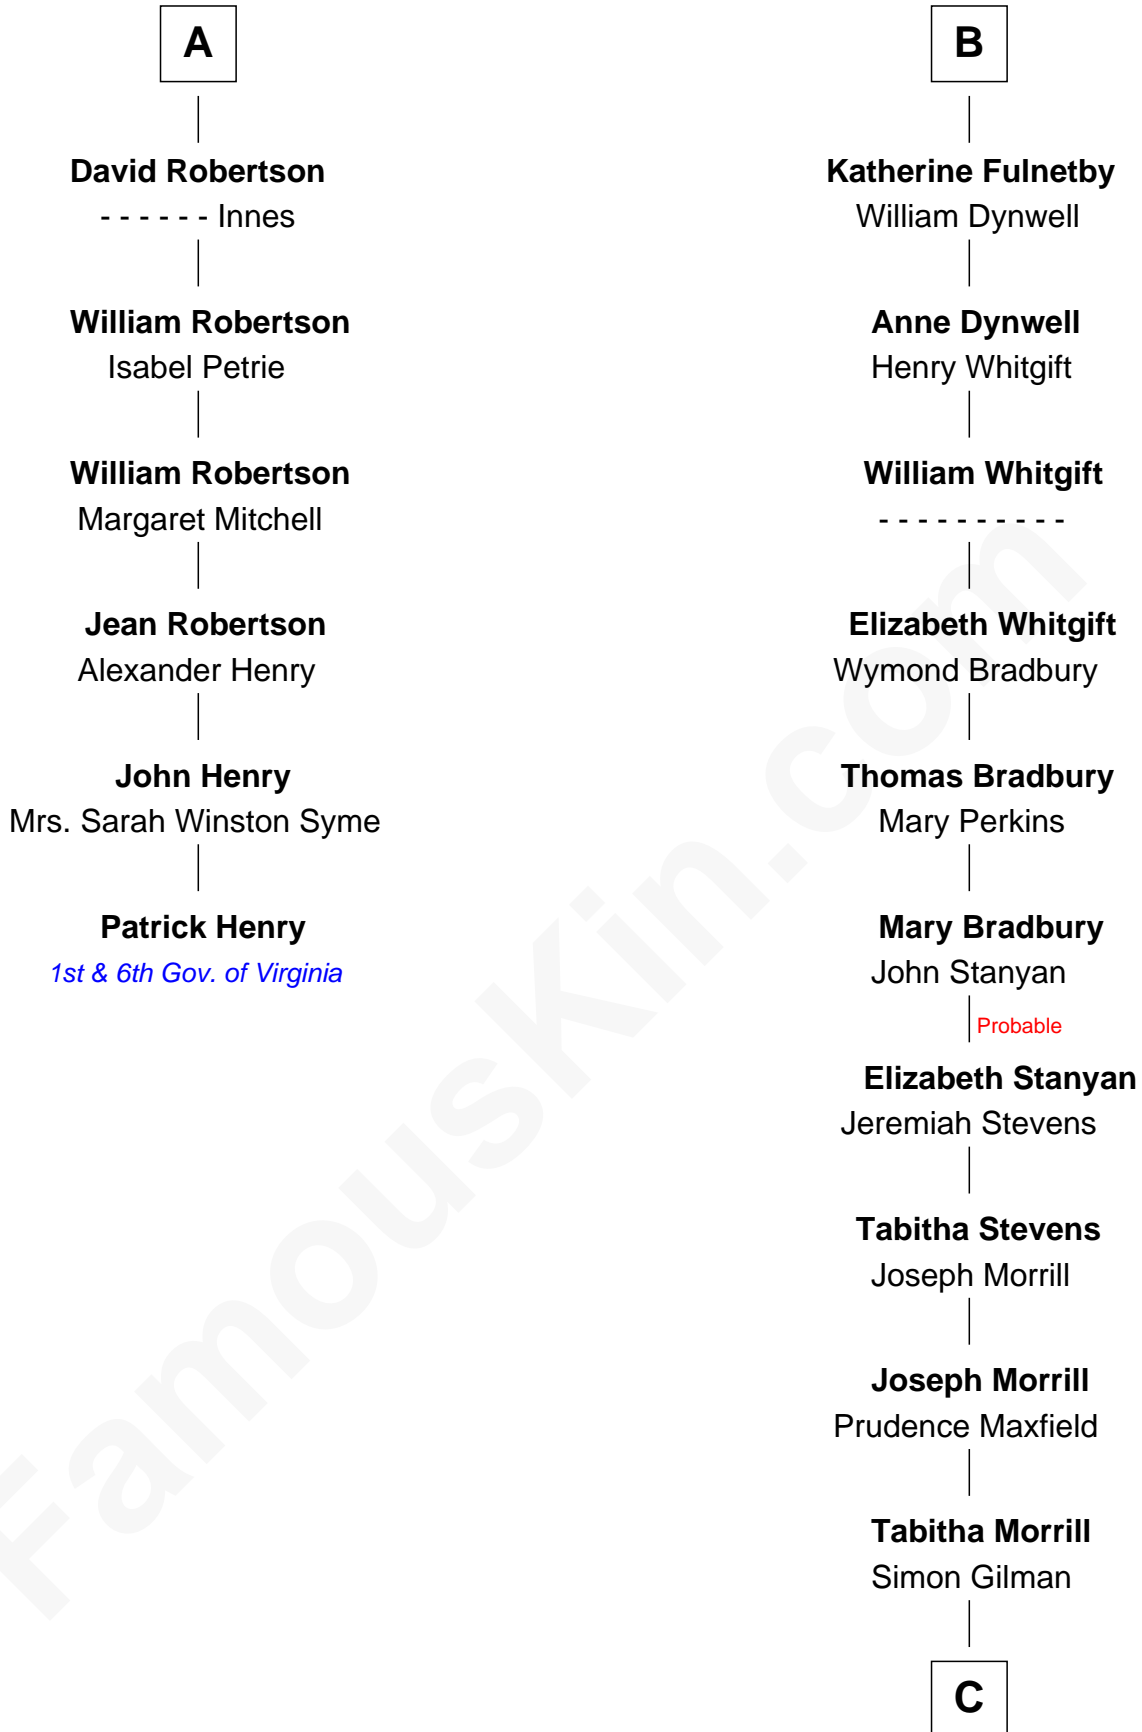

# FamousKin.com Relationship Chart of

**Patrick Henry**

*1st and 6th Governor of Virginia*

**12th cousin 8 times removed of**

**Frank G. Allen**

*51st Governor of Massachusetts*

**Henry Plantagenet**  
Maud de Chaworth

**Eleanor Plantagenet**  
Richard Fitzalan

**Alice Fitzalan**  
Sir Thomas de Holand

**Margaret de Holand**  
Sir John Beaufort

**Joan Beaufort**  
Sir James Stewart

**John Stewart**  
Eleanor Sinclair

**Elizabeth Stewart**  
Alexander Robertson

**John Robertson**  
Margaret Crichton

**A**

**Joan of Lancaster**  
John de Mowbray

**John de Mowbray**  
Elizabeth de Segrave

**Eleanor de Mowbray**  
John de Welles

**Eudo de Welles**  
Maud de Greystoke

**Sir Lionel de Welles**  
Joan de Waterton

**Margaret de Welles**  
Sir Thomas Dymoke

**Jane Dymoke**  
John Fulnetby

**B**

C

**John Gilman**

Hannah Warner Edmonds Barrett

**John Henry Gilman**