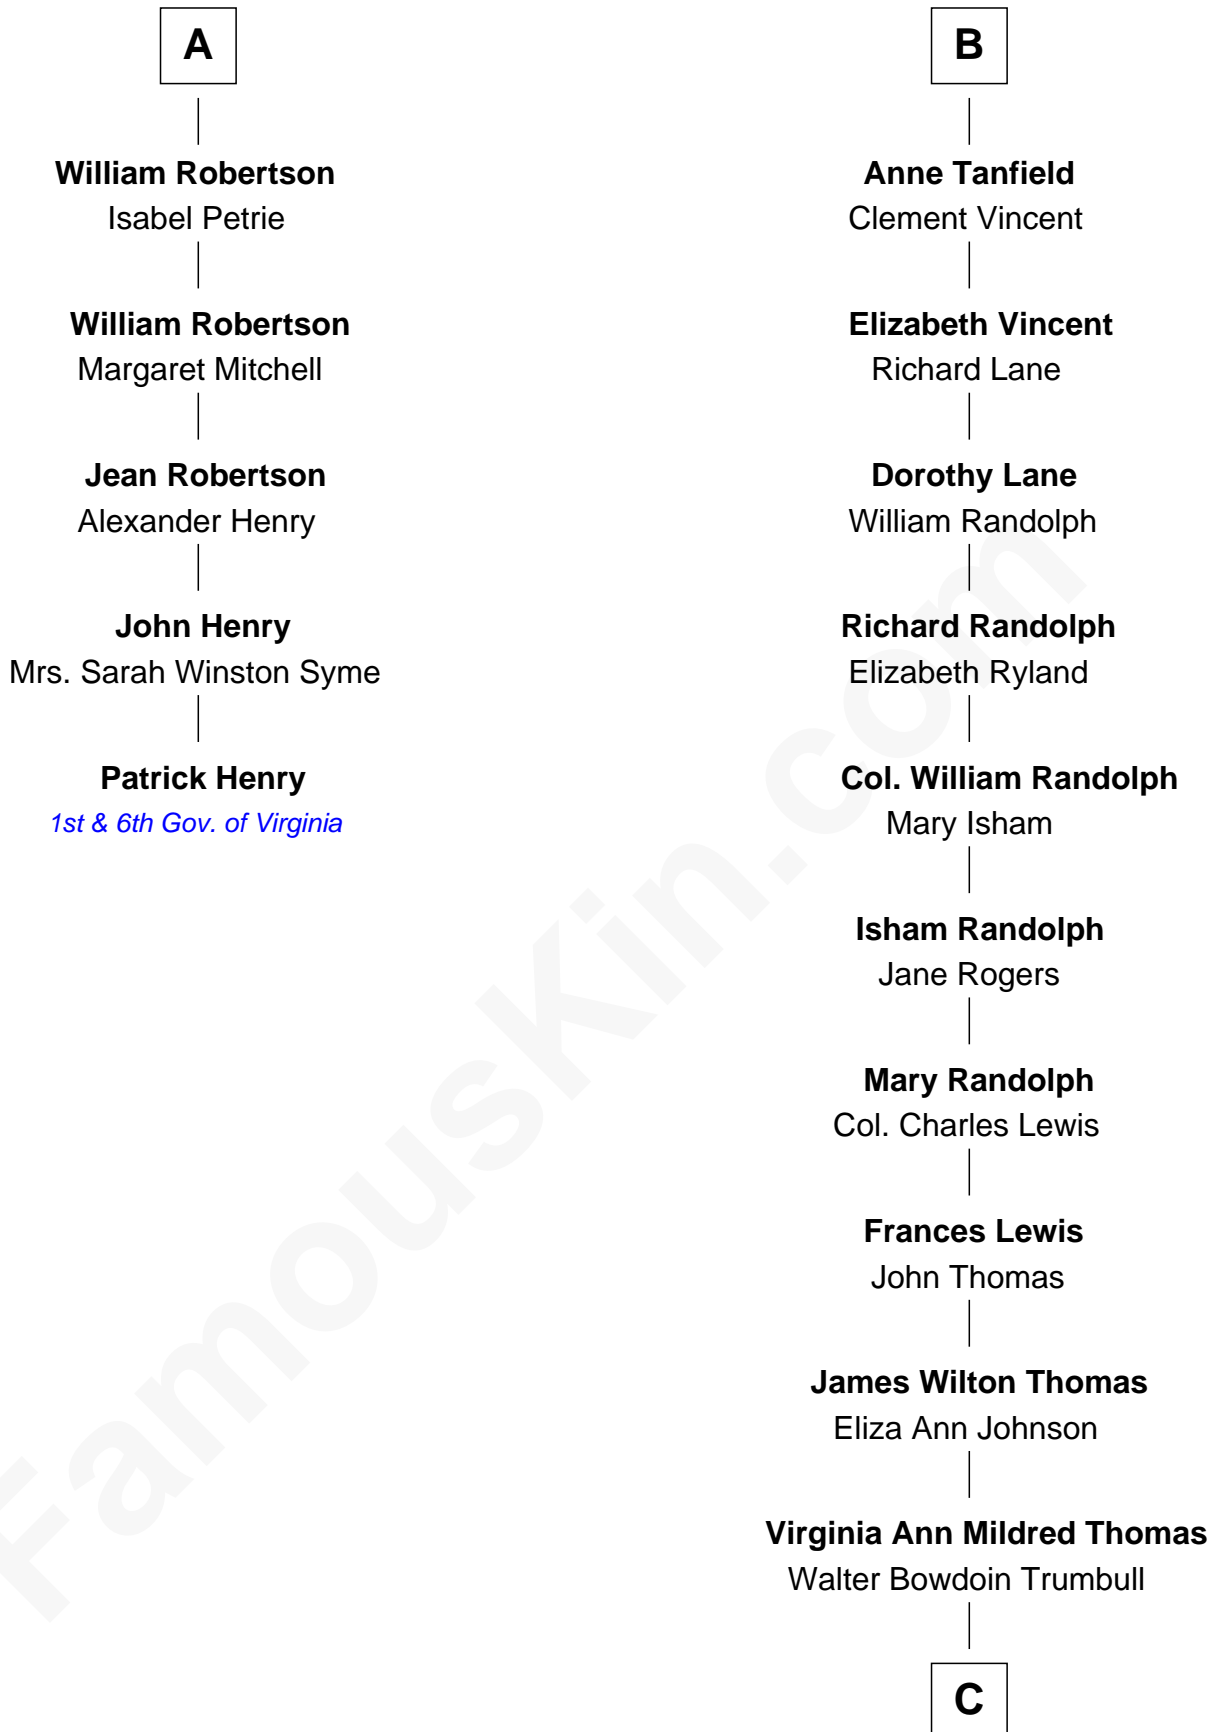

FamousKin.com

Relationship Chart of

Patrick Henry

1st and 6th Governor of Virginia

11th cousin 9 times removed of

Douglas Trumbull

Film Special Effects Pioneer

C

Robert Morris Wilton Trumbull

Emily Shurtleff

Morris Kinnard Trumbull

Alice G. Greer

Donald Edmond Trumbull

Marcia Hunt

Douglas Trumbull

Film Special Effects Pioneer