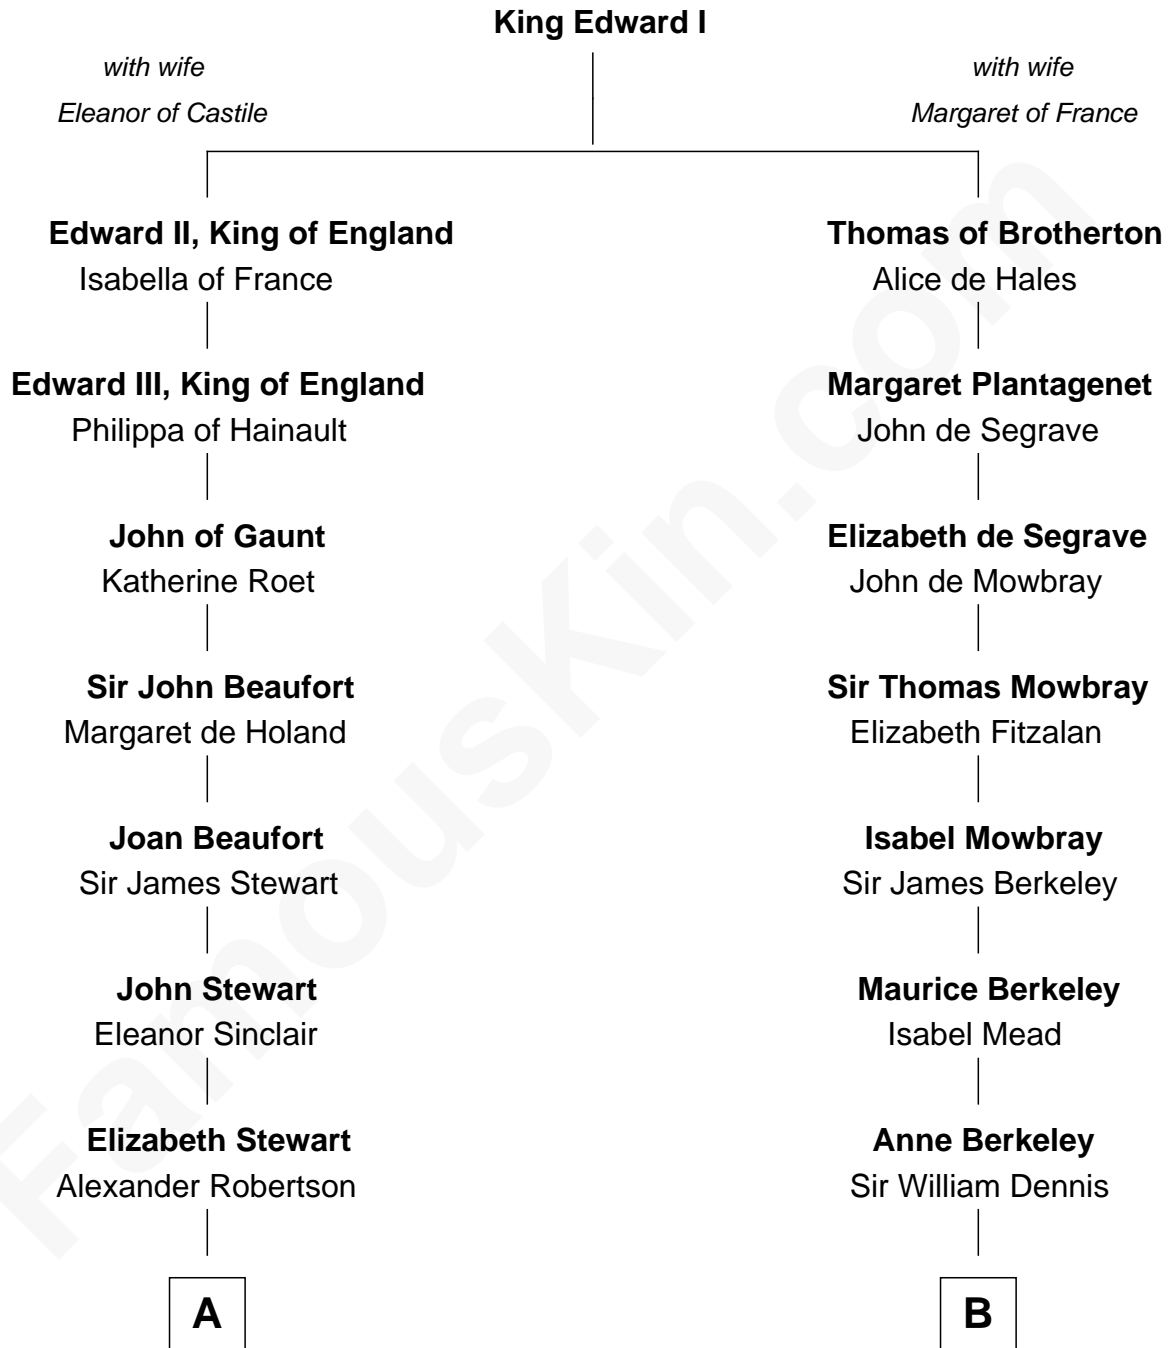

FamousKin.com Relationship Chart of

Patrick Henry

1st and 6th Governor of Virginia

13th cousin 7 times removed of

Clare Eames

Silent Movie Actress

C

—
Martha Cotton Thompson

Nathaniel Eames

—
Ithamer Bellows Eames

Emma Hayden

—
Harold Hayden Eames

Clare Hamilton

—
Clare Eames

Silent Movie Actress

FamousKin.com