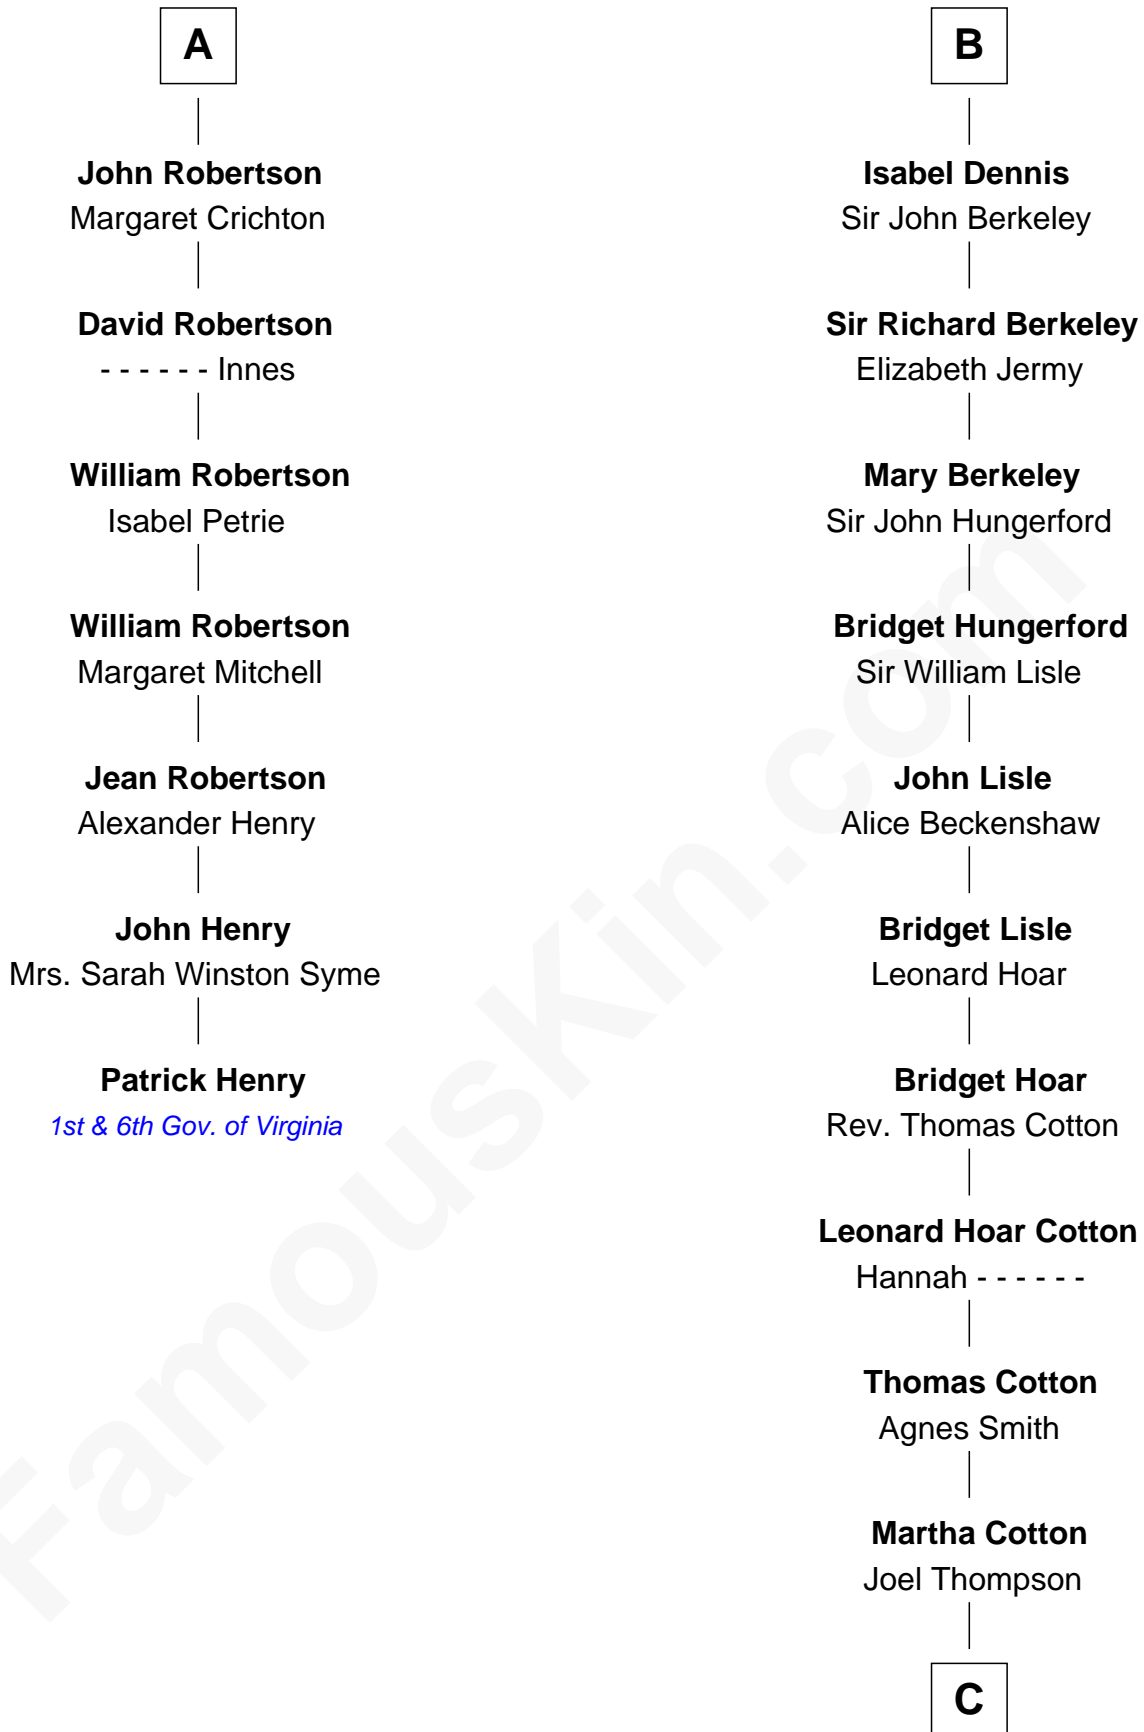

FamousKin.com Relationship Chart of

Patrick Henry

1st and 6th Governor of Virginia

13th cousin 7 times removed of

Clare Eames

Silent Movie Actress

C

—
Martha Cotton Thompson

Nathaniel Eames

—
Ithamer Bellows Eames

Emma Hayden

—
Harold Hayden Eames

Clare Hamilton

—
Clare Eames

Silent Movie Actress

FamousKin.com