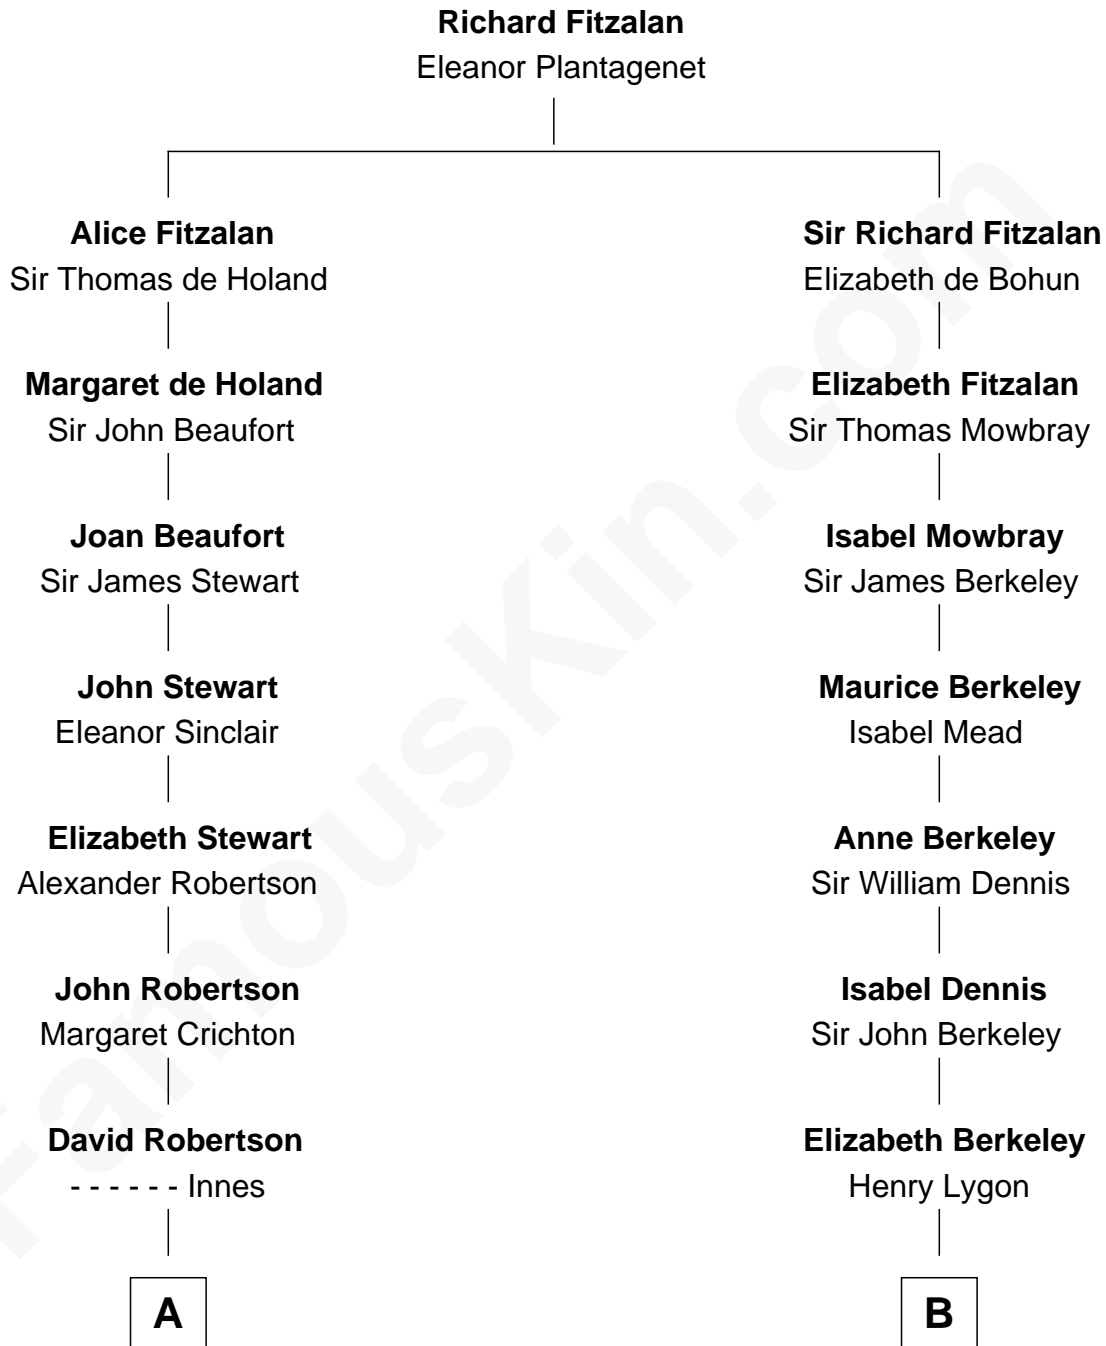

FamousKin.com Relationship Chart of

Patrick Henry

1st and 6th Governor of Virginia

11th cousin 10 times removed of

Michael Lookinland

TV Actor

C

Rufus Lemuel Cole