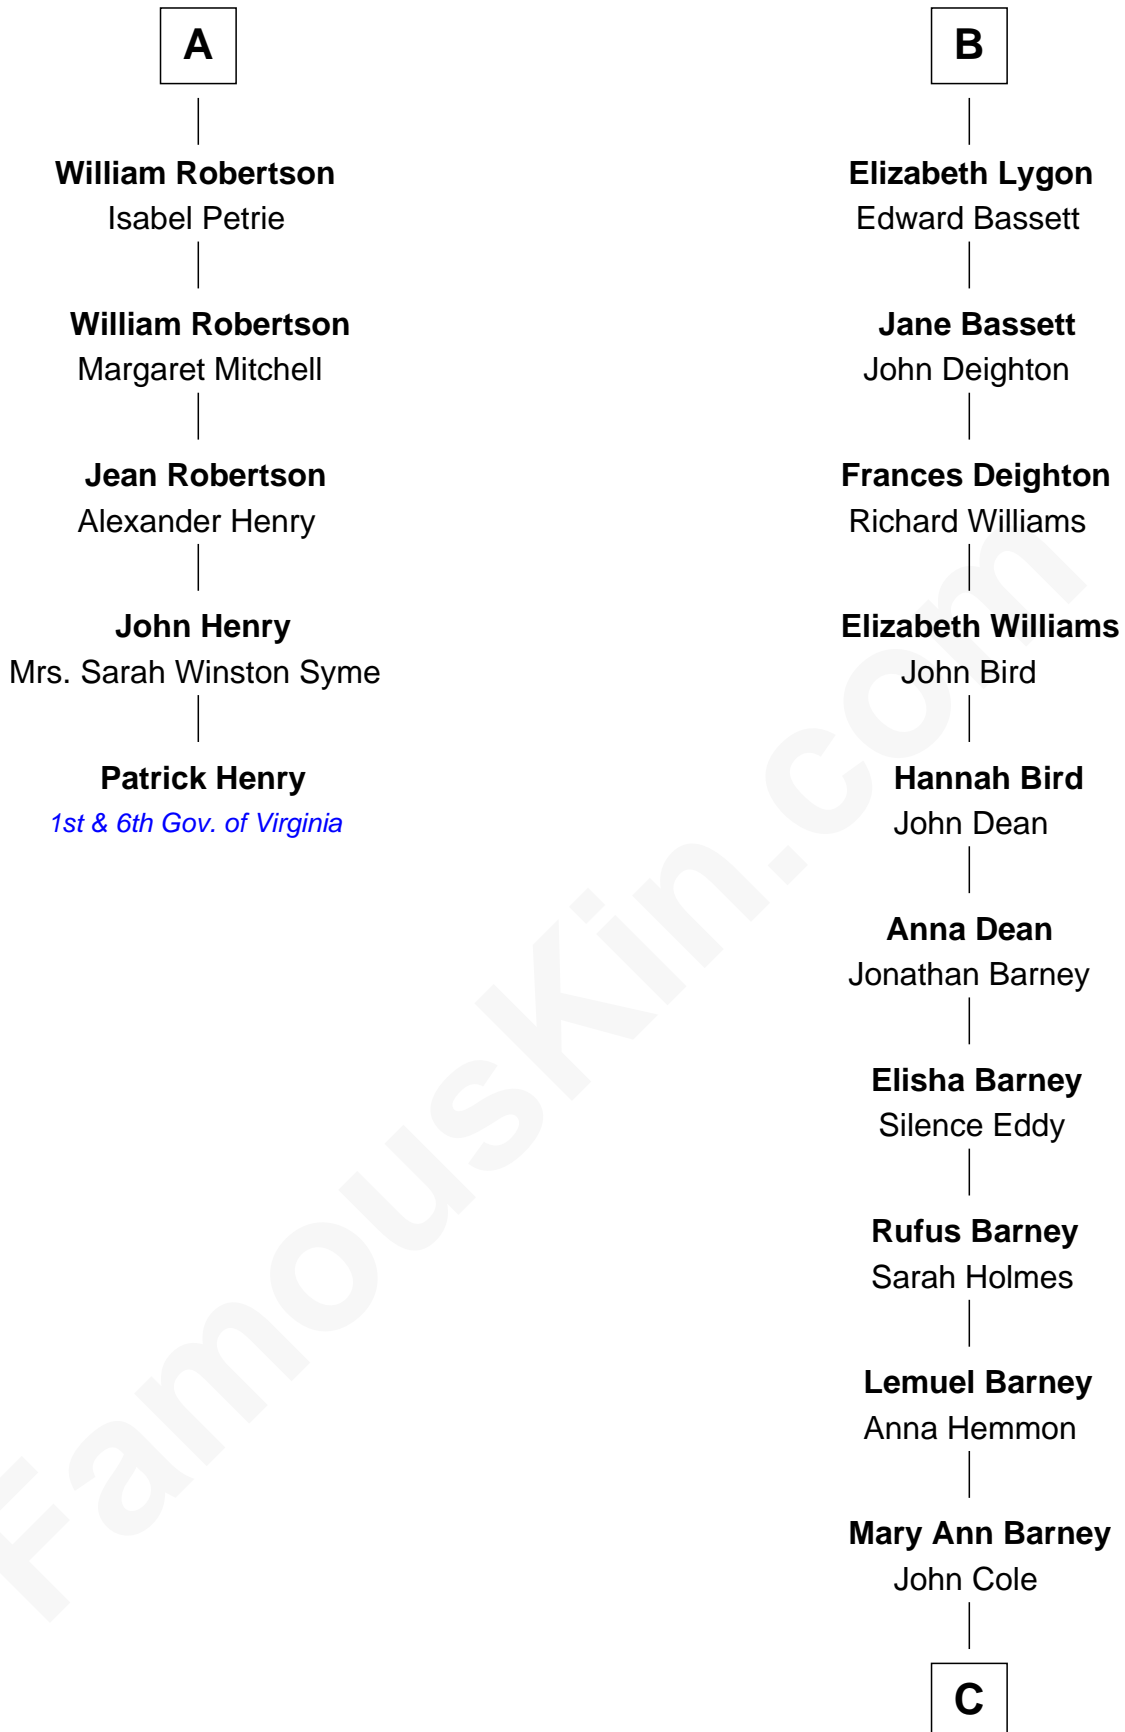

FamousKin.com Relationship Chart of

Patrick Henry

1st and 6th Governor of Virginia

11th cousin 10 times removed of

Michael Lookinland

TV Actor

C

Rufus Lemuel Cole

Matilda M. Hall

Nellie M. Cole

John Andrew Lookinland

Orrin Paul Lookinland

Madeline Tait

Paul Russell Lookinland

Karen Ruth McKinney

Michael Lookinland