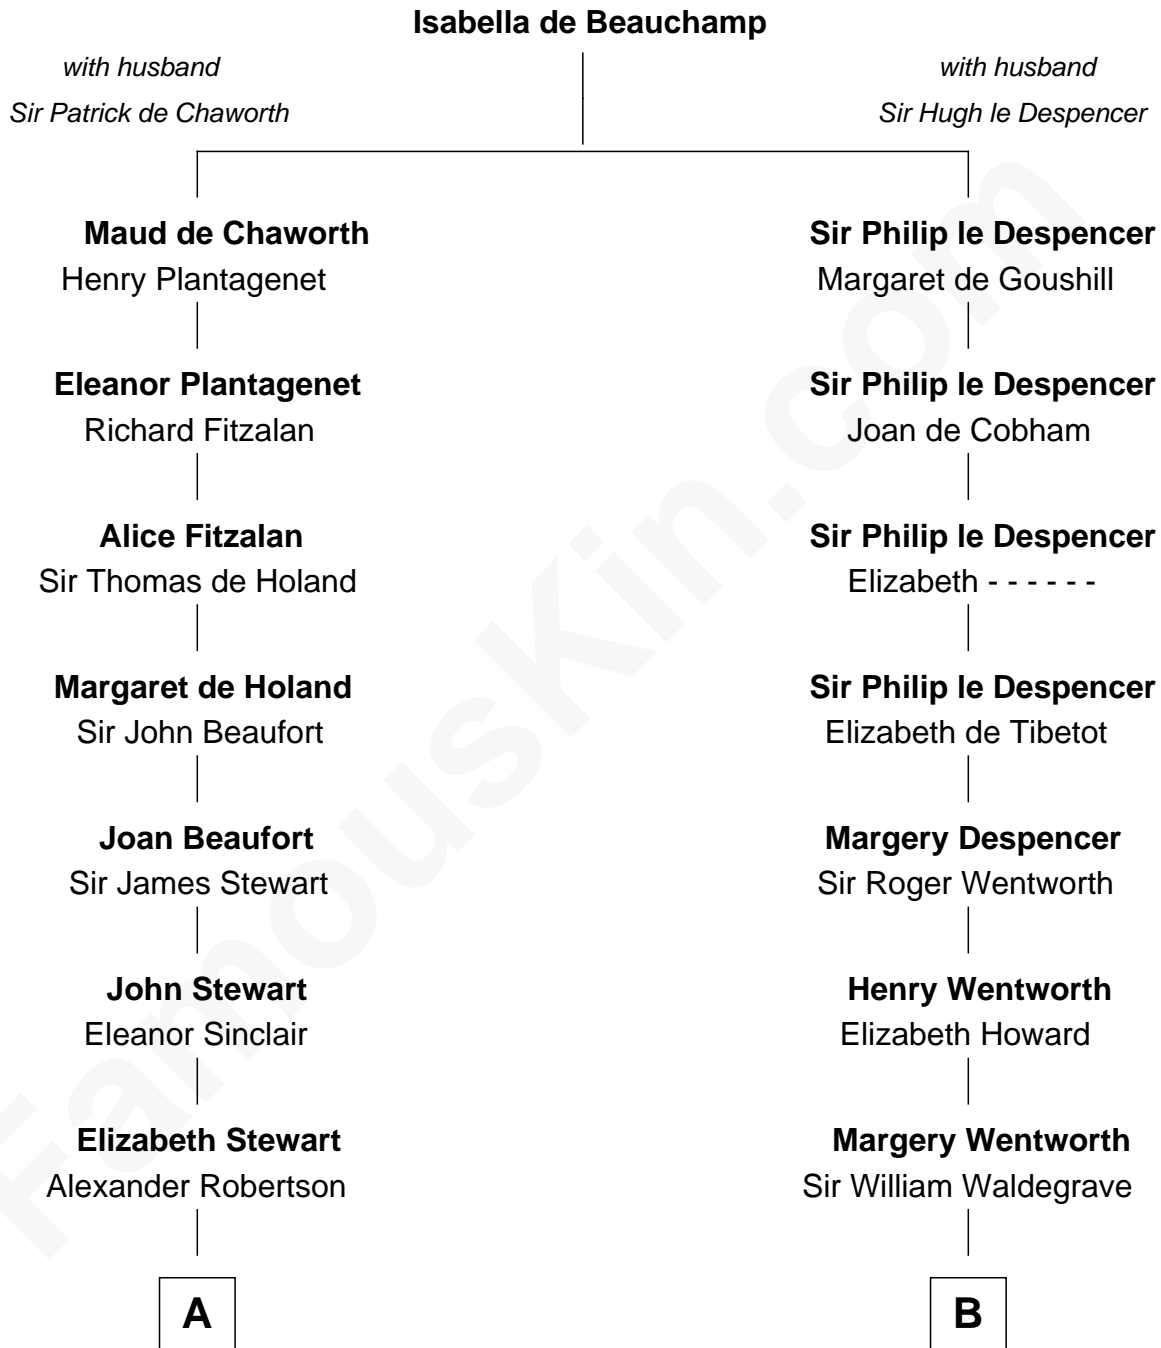

## Relationship Chart of

### Patrick Henry

1st and 6th Governor of Virginia

13th cousin 8 times removed of

**Bob Moore**

Co-Founder, Bob's Red Mill

**C**

**Morris Fox**

Sarah A. Smith

**Violette Fox**

Daniel Francis Learnard

**Clinton Morris Learnard**

Gertrude Maud Yost

**Doris Dell Learnard**

Kenneth Earl Moore

**Bob Moore**

*Co-Founder, Bob's Red Mill*