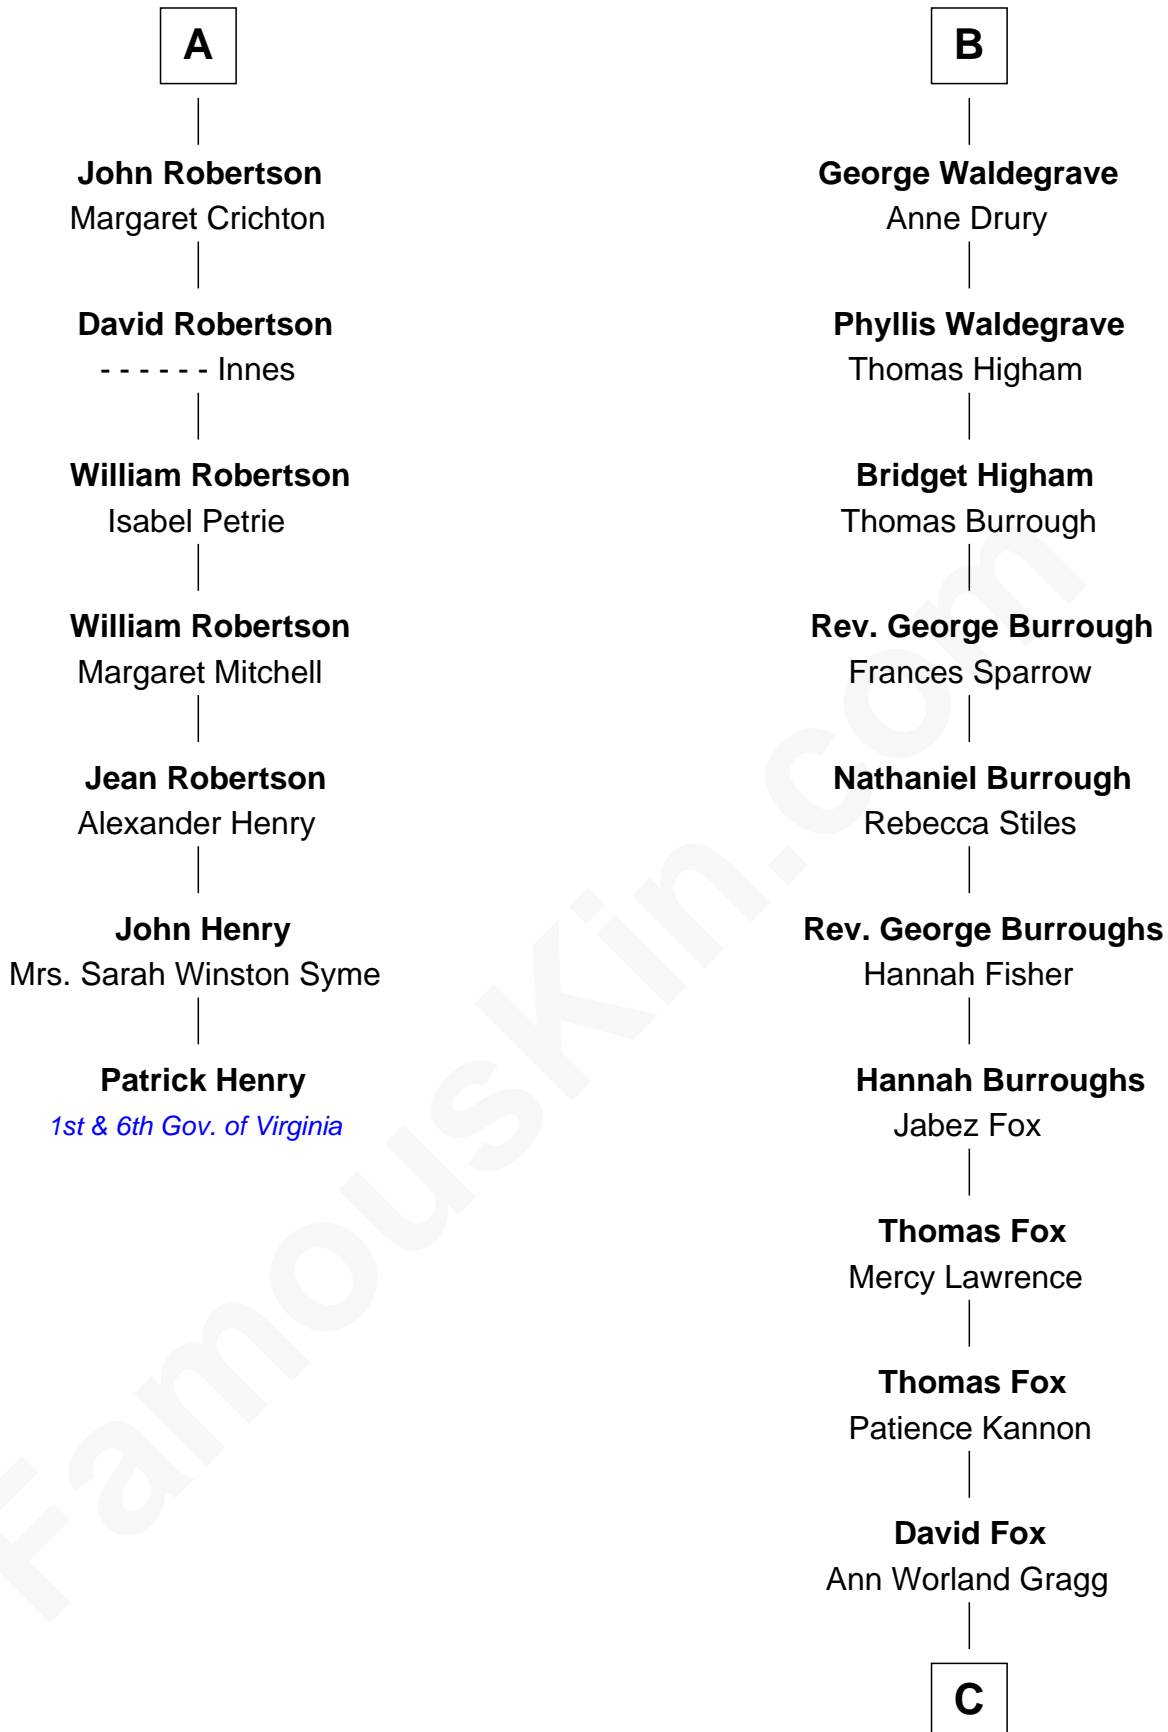

## Relationship Chart of

### Patrick Henry

1st and 6th Governor of Virginia

13th cousin 8 times removed of

**Bob Moore**

Co-Founder, Bob's Red Mill

**C**

**Morris Fox**

Sarah A. Smith

**Violette Fox**

Daniel Francis Learnard

**Clinton Morris Learnard**

Gertrude Maud Yost

**Doris Dell Learnard**

Kenneth Earl Moore

**Bob Moore**

*Co-Founder, Bob's Red Mill*