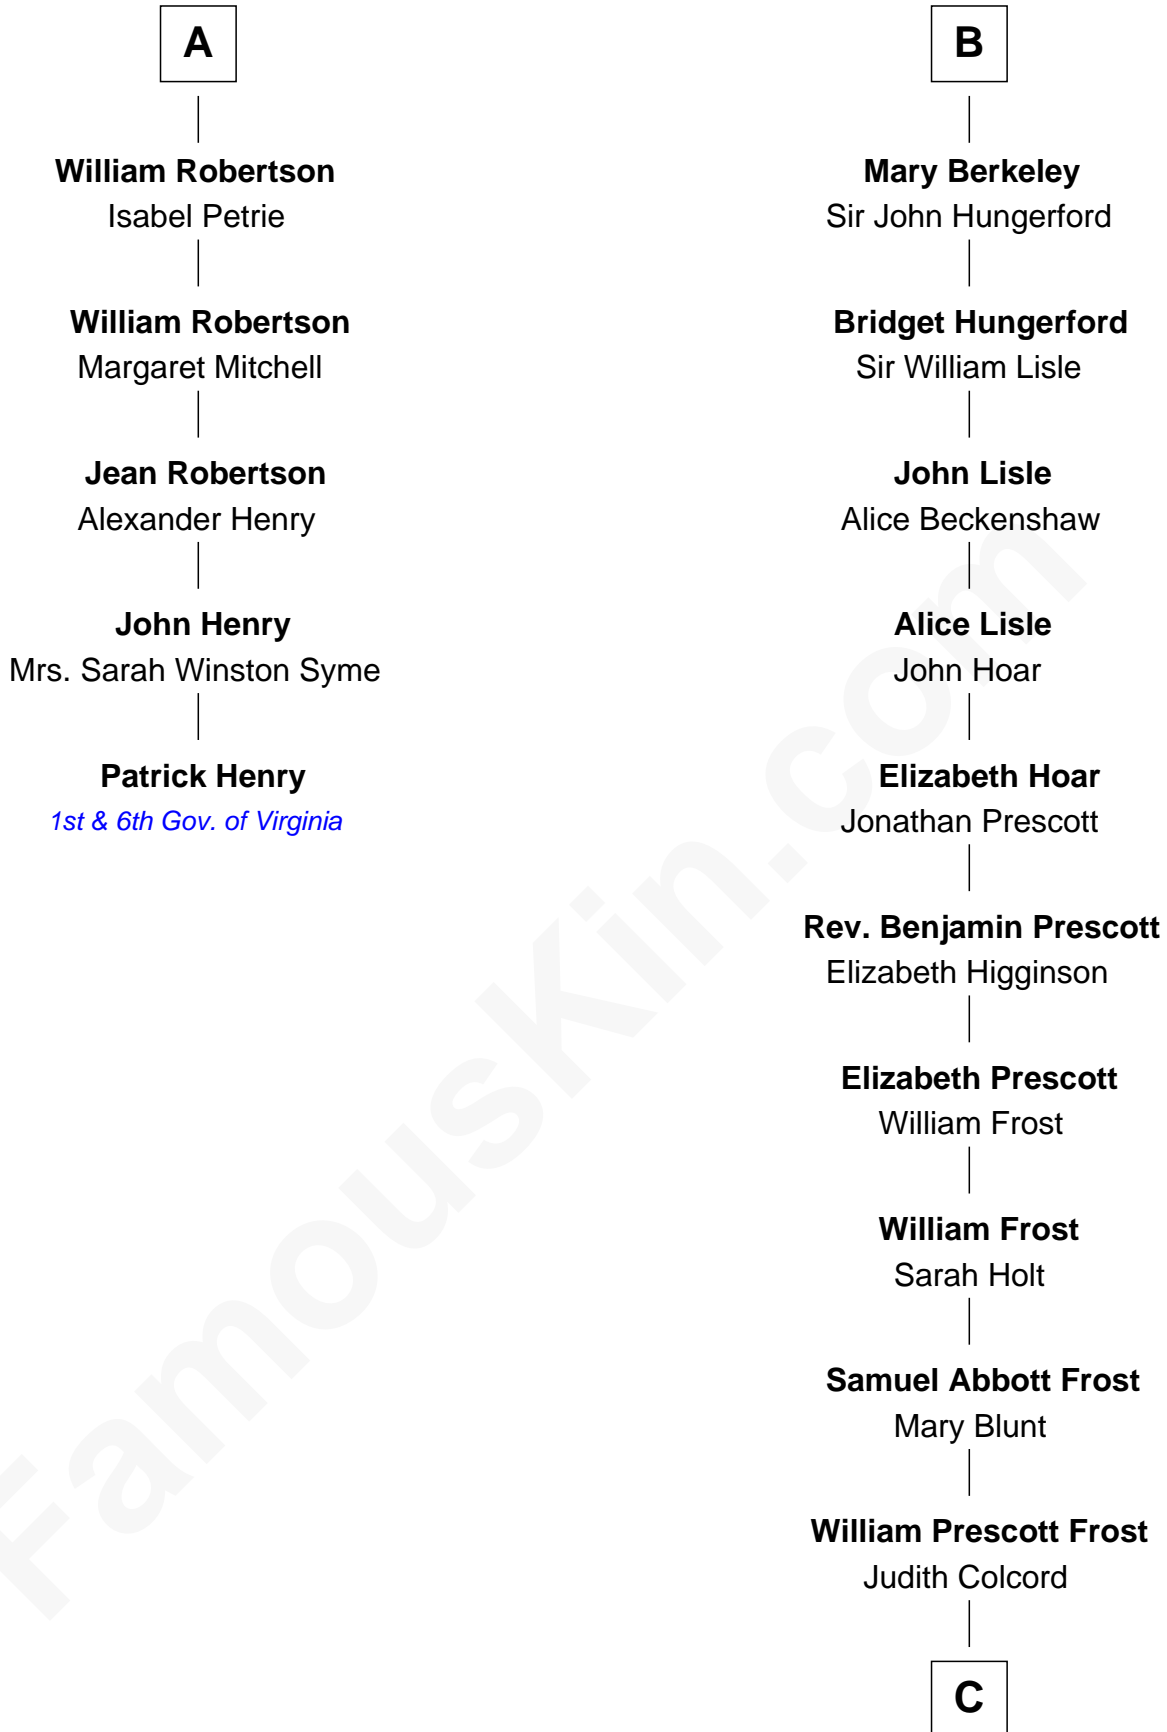

# FamousKin.com Relationship Chart of

**Patrick Henry**

*1st and 6th Governor of Virginia*

11th cousin 7 times removed of

**Robert Frost**

*Poet and Playwright*

**C**

**William Prescott Frost**

Isabella Moodie

**Robert Frost**

*Poet and Playwright*

FamousKin.com