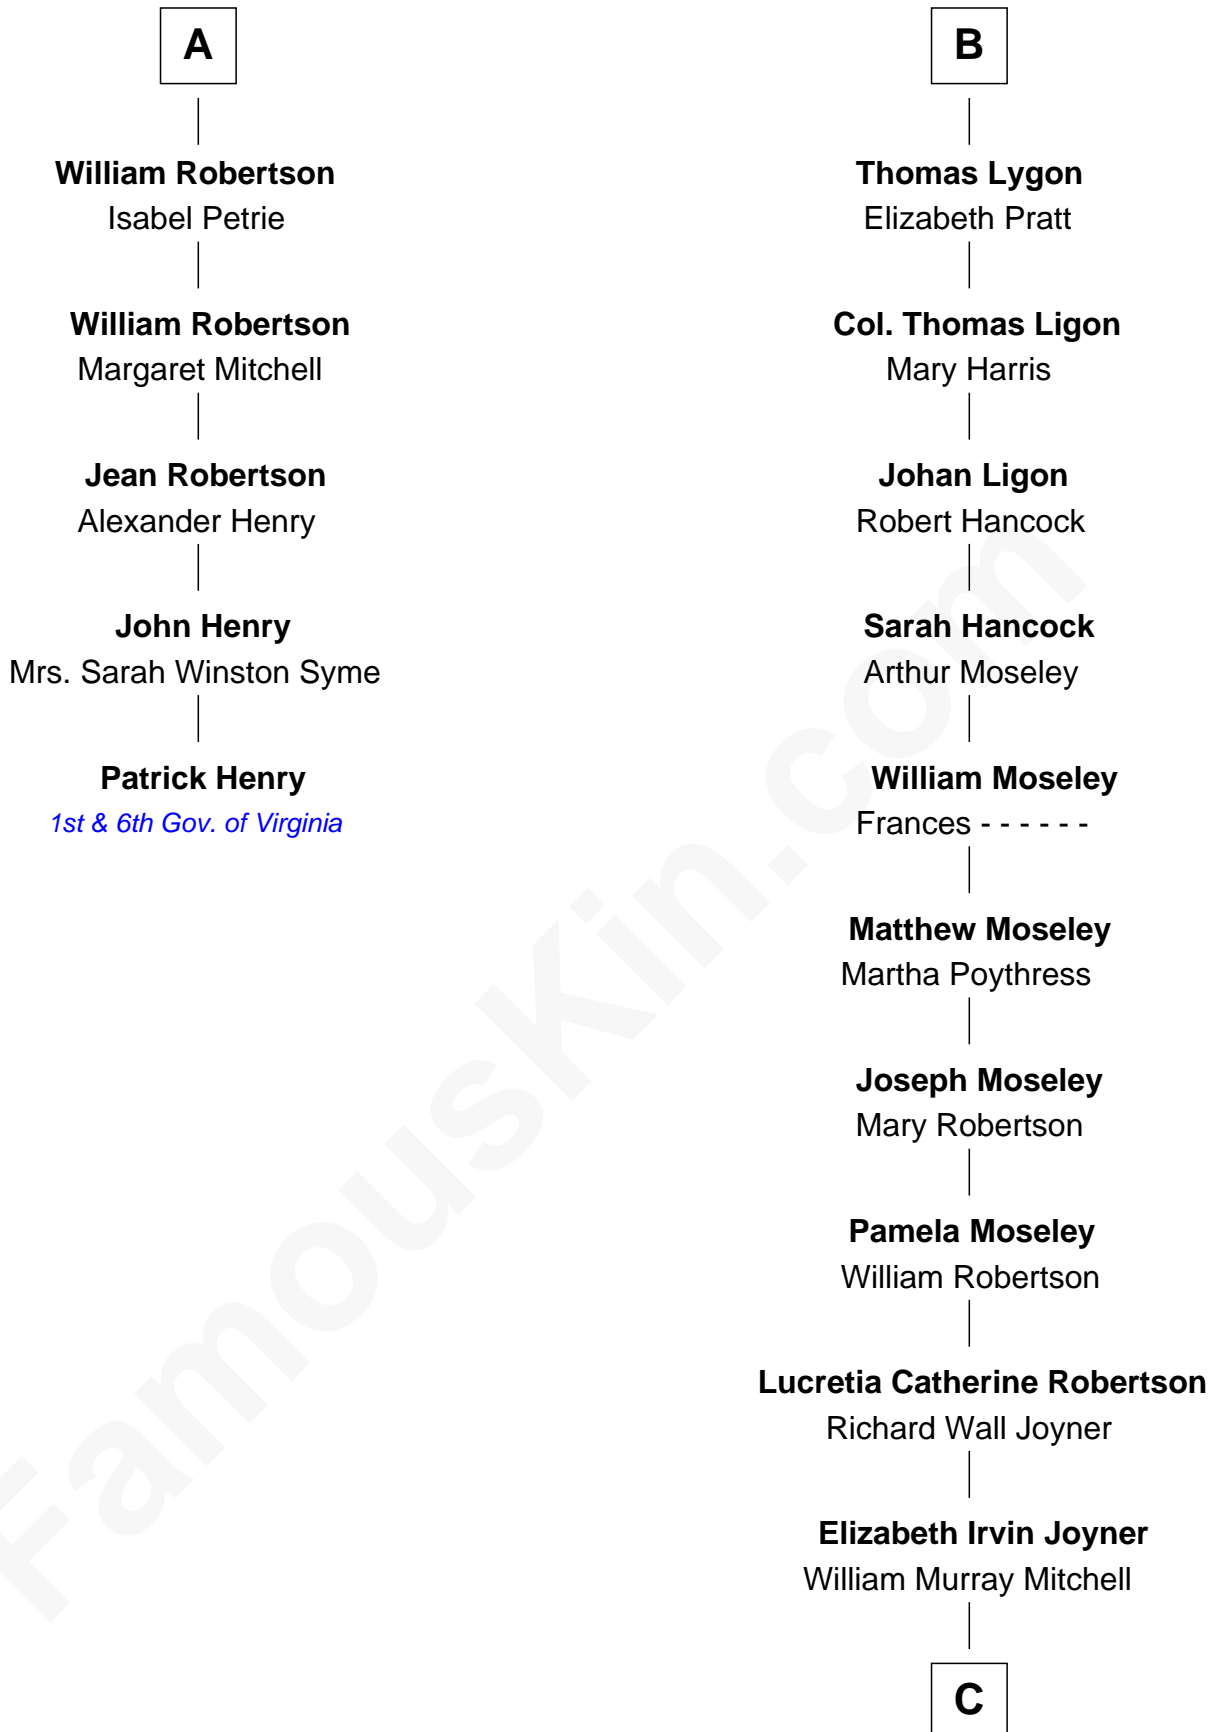

FamousKin.com Relationship Chart of

Patrick Henry

1st and 6th Governor of Virginia

11th cousin 9 times removed of

Glenn Close

Movie, Television, and Stage Actress

C

Catherine Mitchell
Edwin Munford Taliaferro

Elizabeth Taliaferro
Edward Bennett Close

Dr. William Taliaferro Close
Elizabeth Mary H. Moore

Glenn Close
Movie, Television, and Stage Actress