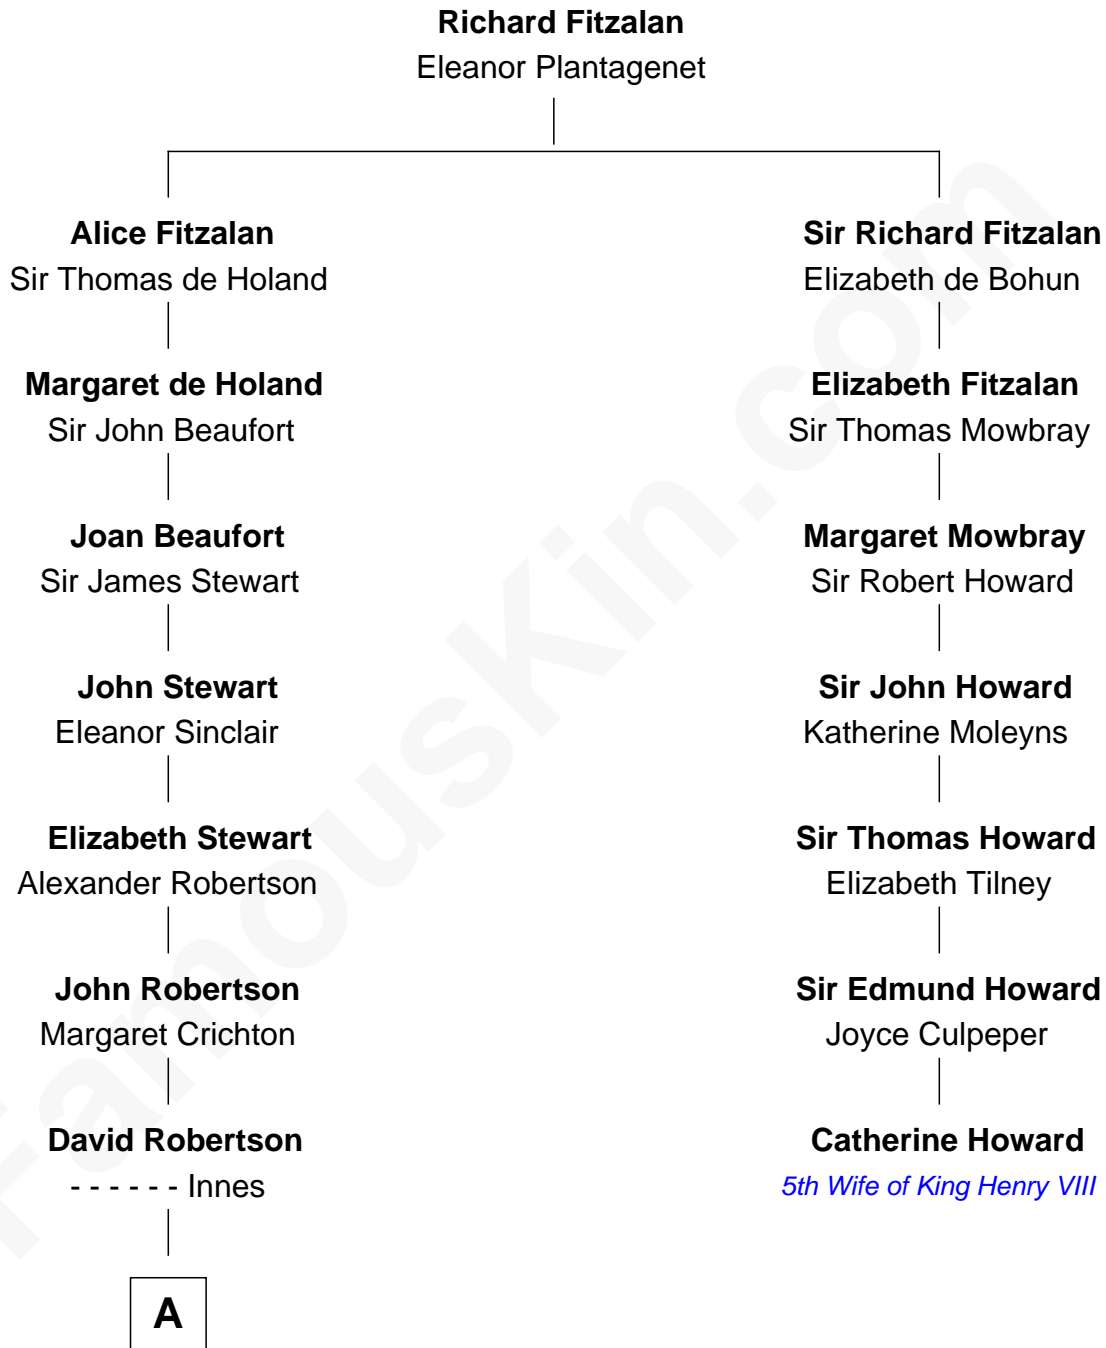

Catherine Howard

5th Wife of King Henry VIII