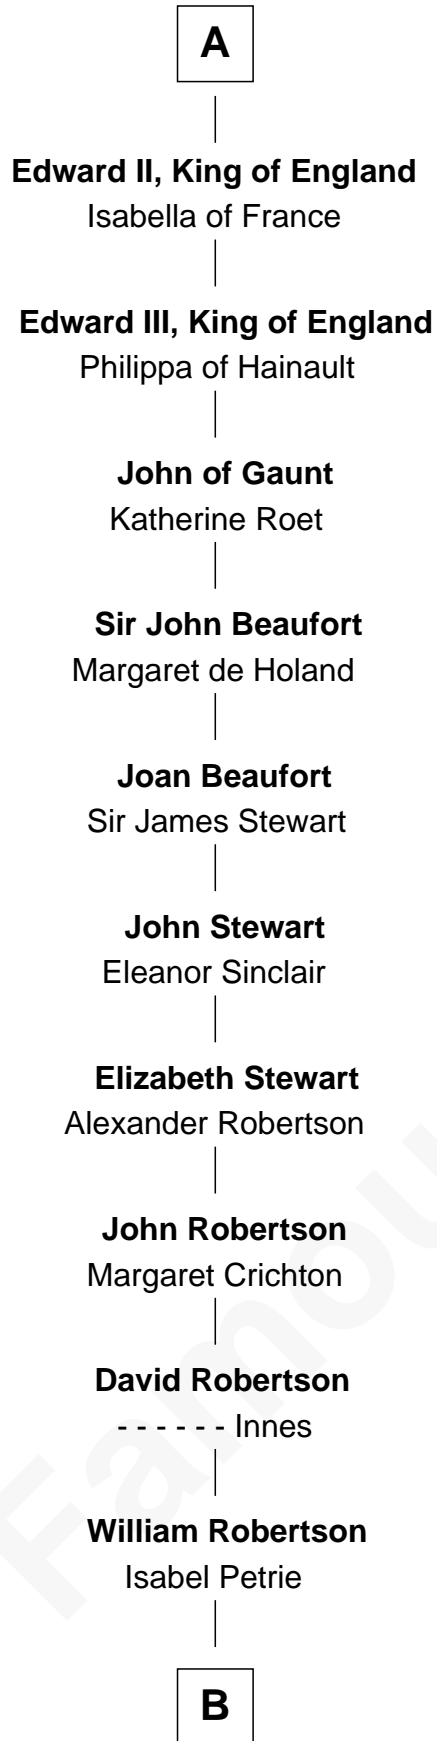

FamousKin.com Relationship Chart of

Patrick Henry

1st and 6th Governor of Virginia

5th cousin 15 times removed of

William de Huntingfield

Magna Carta Surety

B

—
William Robertson

Margaret Mitchell

—
Jean Robertson

Alexander Henry

—
John Henry

Mrs. Sarah Winston Syme

—
Patrick Henry

1st & 6th Gov. of Virginia

FamousKin.com