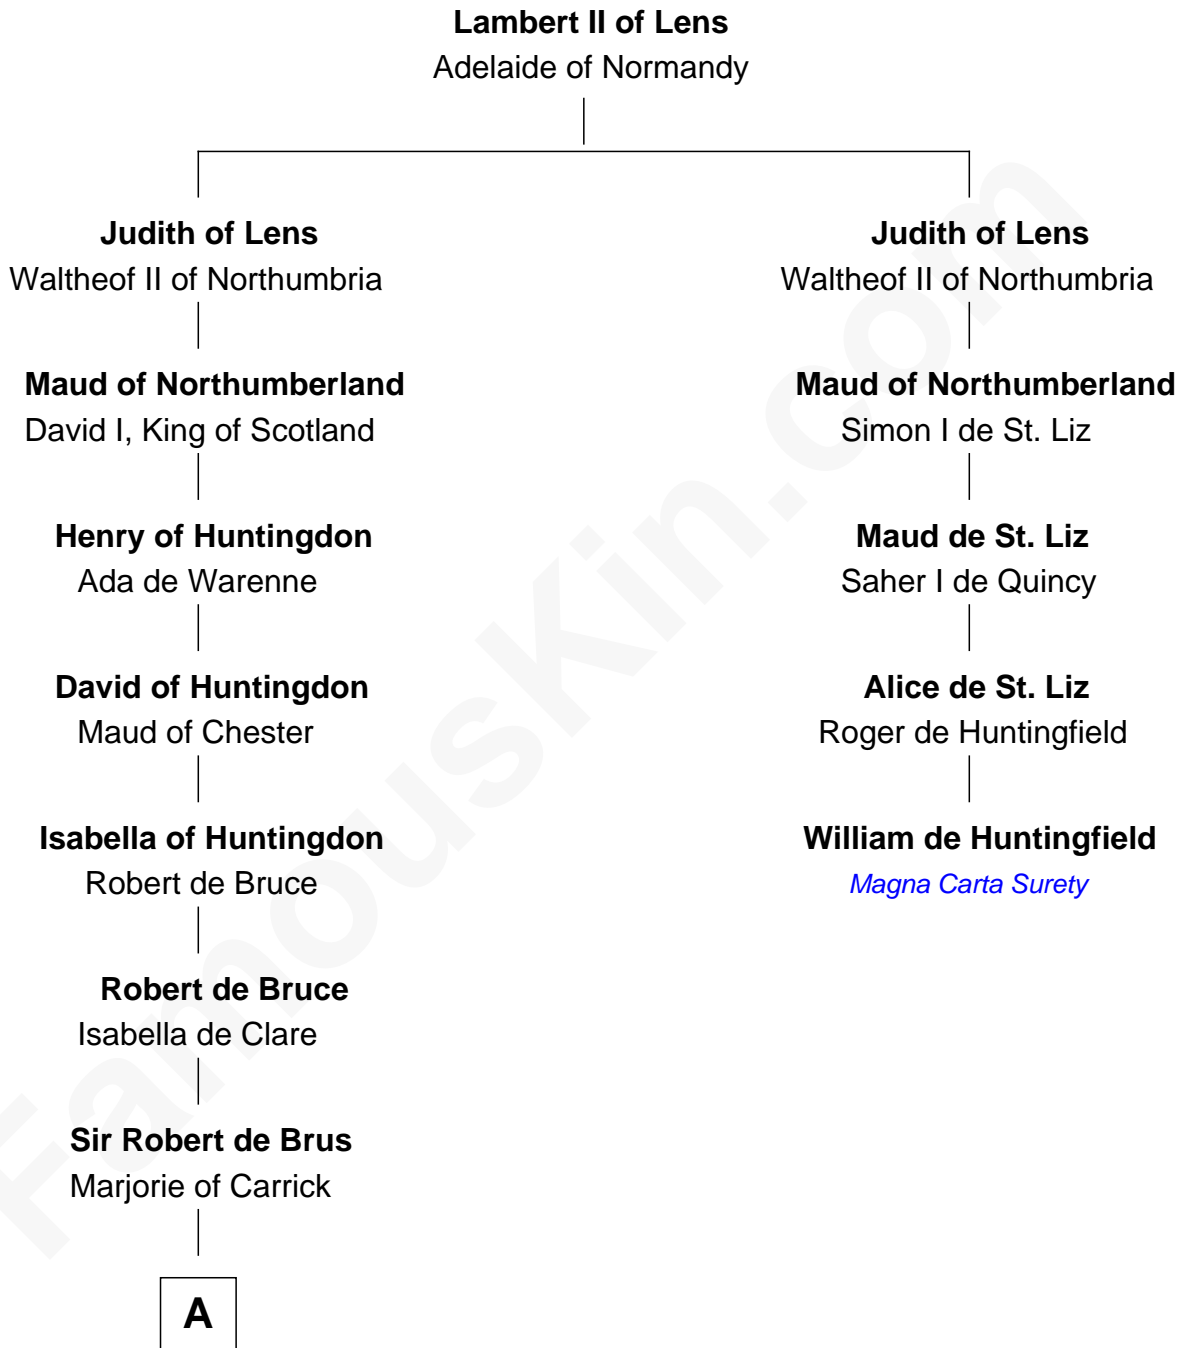

FamousKin.com Relationship Chart of

Patrick Henry

1st and 6th Governor of Virginia

4th cousin 17 times removed of

William de Huntingfield

Magna Carta Surety

B

William Robertson