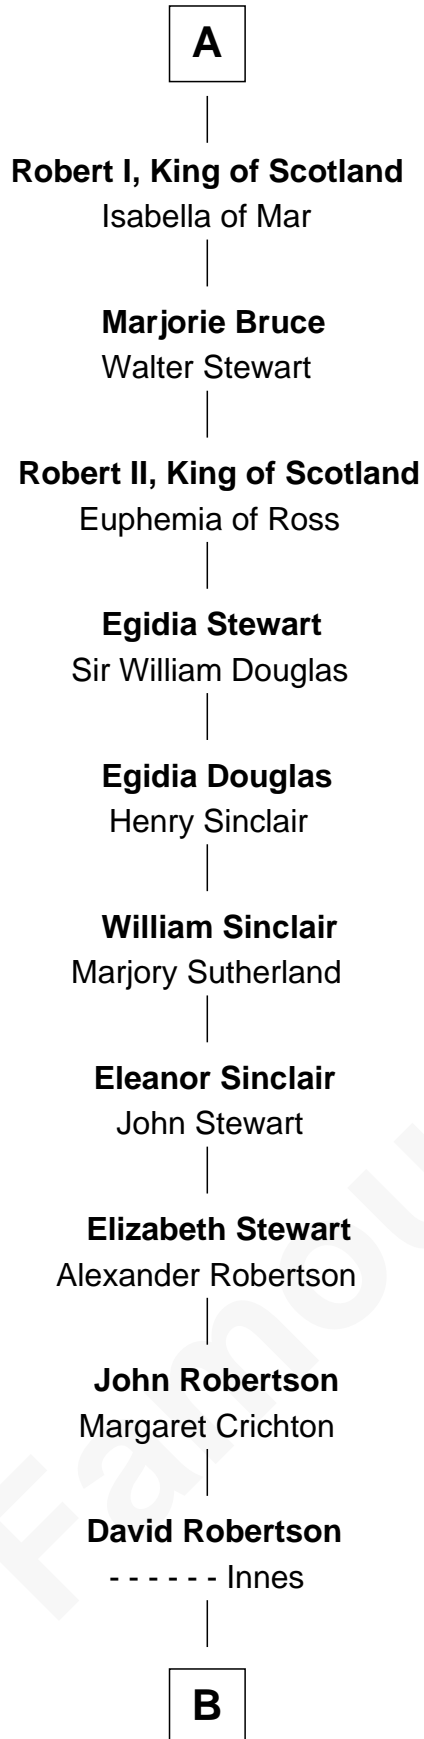

FamousKin.com Relationship Chart of

Patrick Henry

1st and 6th Governor of Virginia

4th cousin 17 times removed of

William de Huntingfield

Magna Carta Surety

B

William Robertson

Isabel Petrie

William Robertson

Margaret Mitchell

Jean Robertson

Alexander Henry

John Henry

Mrs. Sarah Winston Syme

Patrick Henry