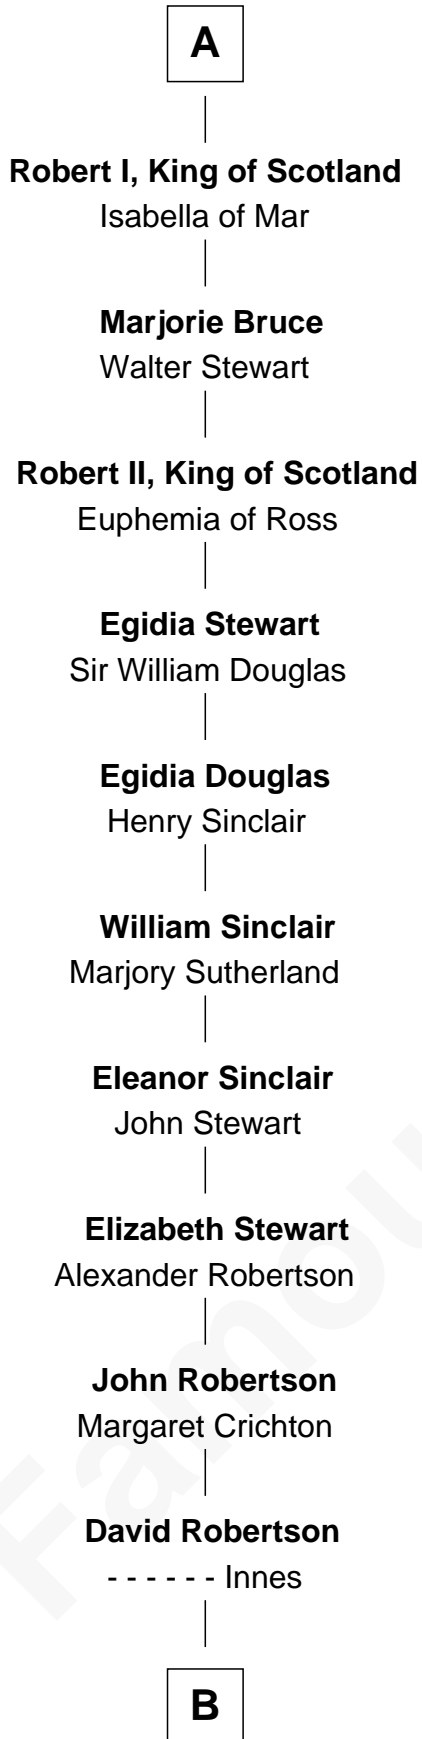

FamousKin.com Relationship Chart of

Patrick Henry

1st and 6th Governor of Virginia

4th cousin 17 times removed of

William de Huntingfield

Magna Carta Surety

B

William Robertson

Isabel Petrie

William Robertson

Margaret Mitchell

Jean Robertson

Alexander Henry

John Henry

Mrs. Sarah Winston Syme

Patrick Henry

1st & 6th Gov. of Virginia

FamousKin.com