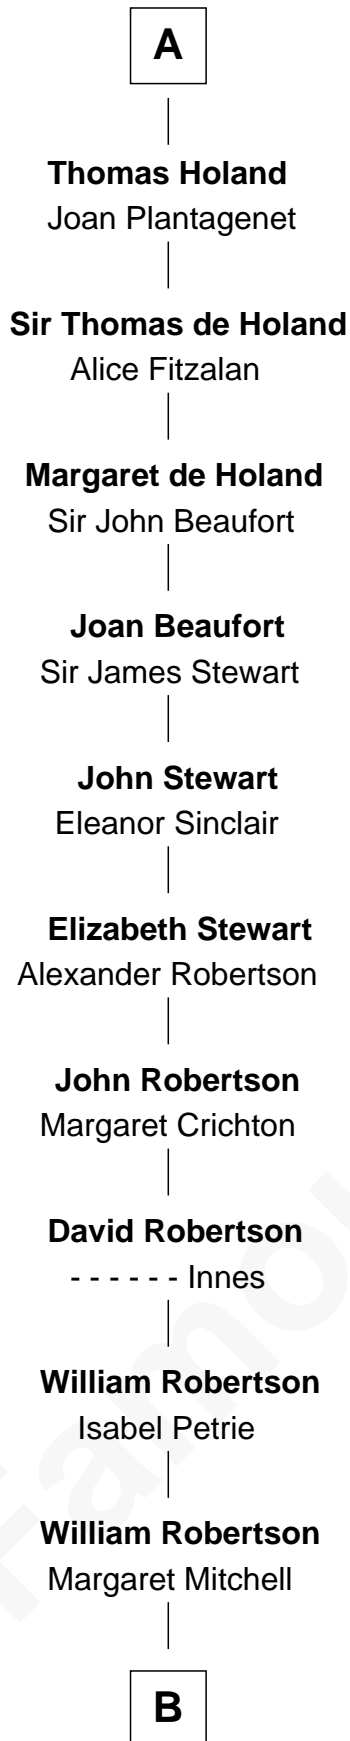

FamousKin.com Relationship Chart of

Patrick Henry

1st and 6th Governor of Virginia

1st cousin 18 times removed of

William de Huntingfield

Magna Carta Surety

Saher I de Quincy

Maud de St. Liz

Robert de Quincy

Orabel FitzNess

Alice de St. Liz

Roger de Huntingfield

Sir Saher IV de Quincy

Margaret de Beaumont

William de Huntingfield

Magna Carta Surety

Sir Roger de Quincy

Helen of Galloway

Ellen de Quincy

Alan la Zouche

Sir Roger la Zouche

Ela Longespee

Sir Alan la Zouche

Eleanor de Segrave

Maude la Zouche

Sir Robert de Holland

A

B

—
Jean Robertson

Alexander Henry

—
John Henry

Mrs. Sarah Winston Syme