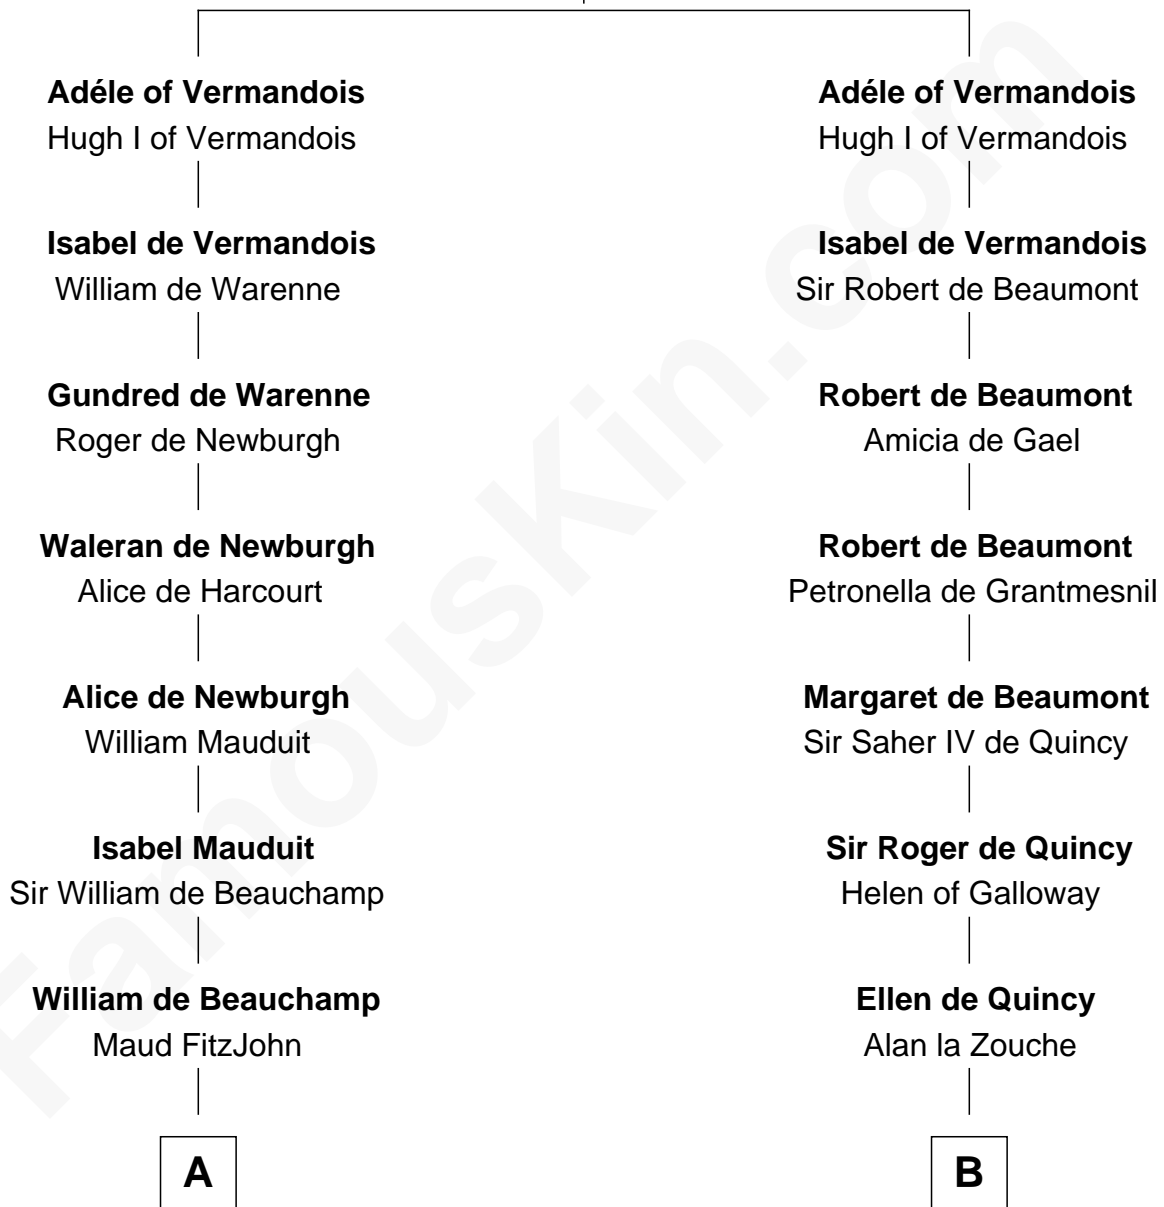

FamousKin.com

Relationship Chart of

Patrick Henry

1st and 6th Governor of Virginia

20th cousin 1 time removed of

Rev. John Whittingham

(c1616 - 1639) Great Migration Immigrant 1637

Herbert IV of Vermandois

Adèle of Valois

C

William Robertson

Isabel Petrie

William Robertson

Margaret Mitchell

Jean Robertson

Alexander Henry