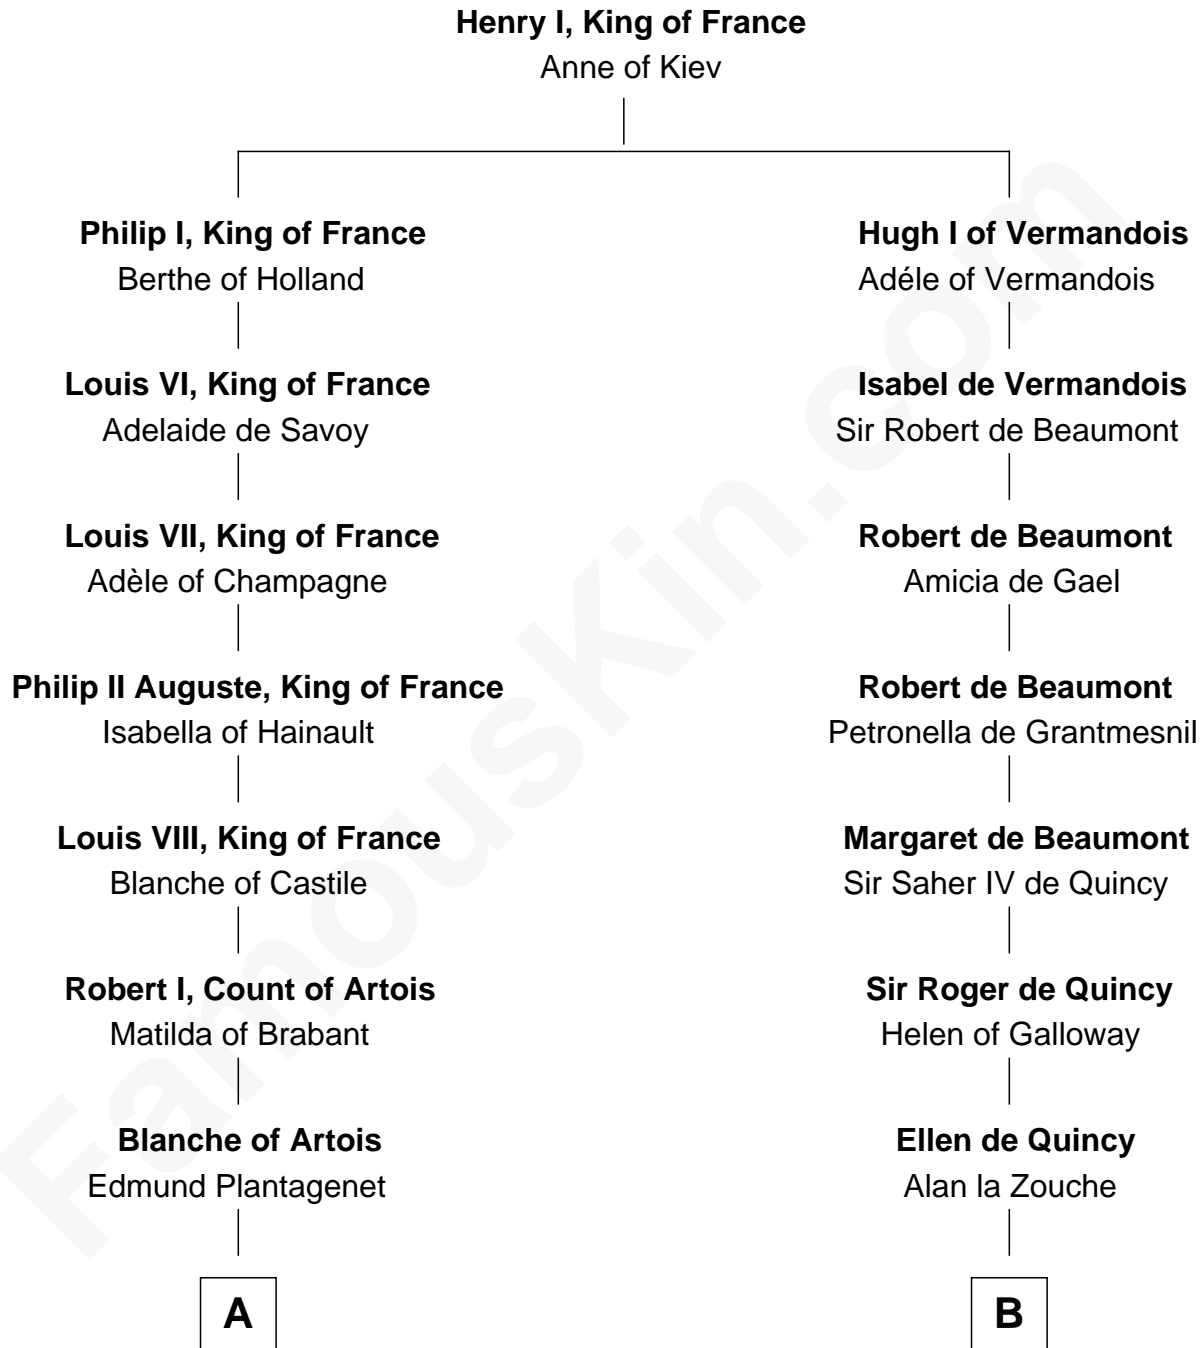

FamousKin.com Relationship Chart of

Patrick Henry

1st and 6th Governor of Virginia

20th cousin of

Rev. John Whittingham

(c1616 - 1639) Great Migration Immigrant 1637

C

William Robertson

Margaret Mitchell

Jean Robertson

Alexander Henry

John Henry

Mrs. Sarah Winston Syme

Patrick Henry

1st & 6th Gov. of Virginia

D