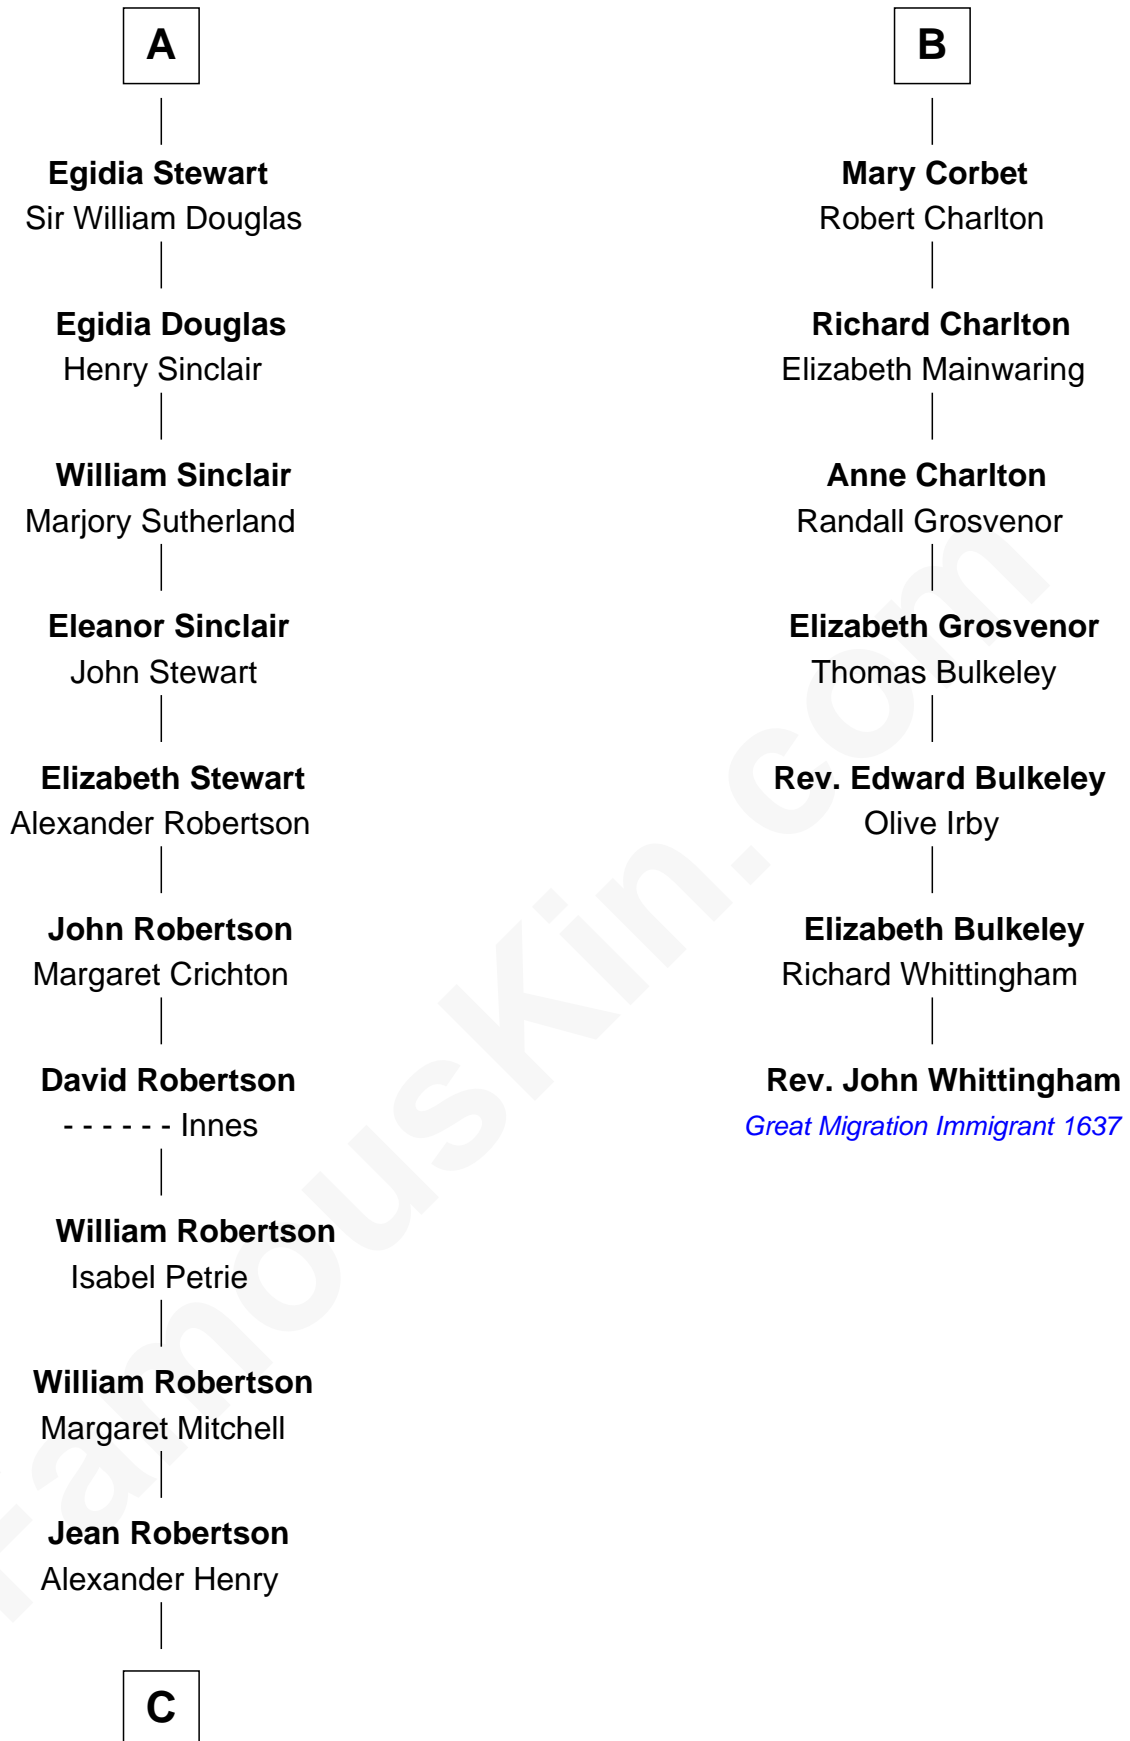

## Relationship Chart of

### Patrick Henry

1st and 6th Governor of Virginia

13th cousin 5 times removed of

**Rev. John Whittingham**

(c1616 - 1639) Great Migration Immigrant 1637

**C**

**John Henry**  
Mrs. Sarah Winston Syme

**Patrick Henry**  
*1st & 6th Gov. of Virginia*