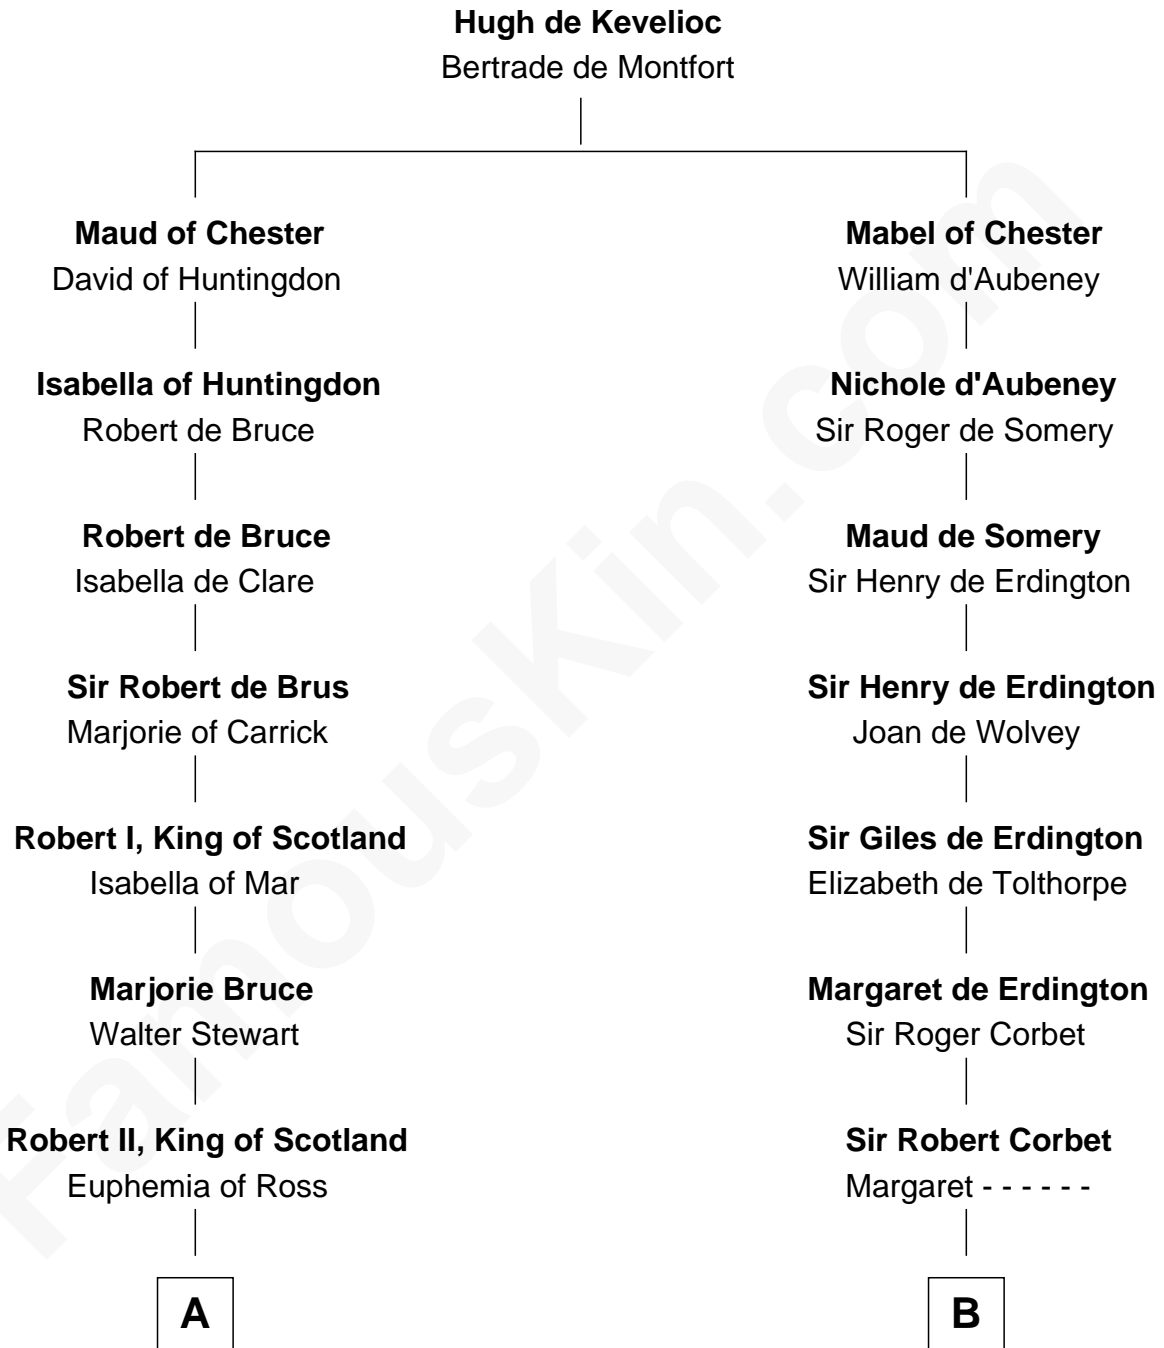

## Relationship Chart of

### Patrick Henry

1st and 6th Governor of Virginia

13th cousin 5 times removed of

**Rev. John Whittingham**

(c1616 - 1639) Great Migration Immigrant 1637

**C**

**John Henry**  
Mrs. Sarah Winston Syme

**Patrick Henry**  
*1st & 6th Gov. of Virginia*