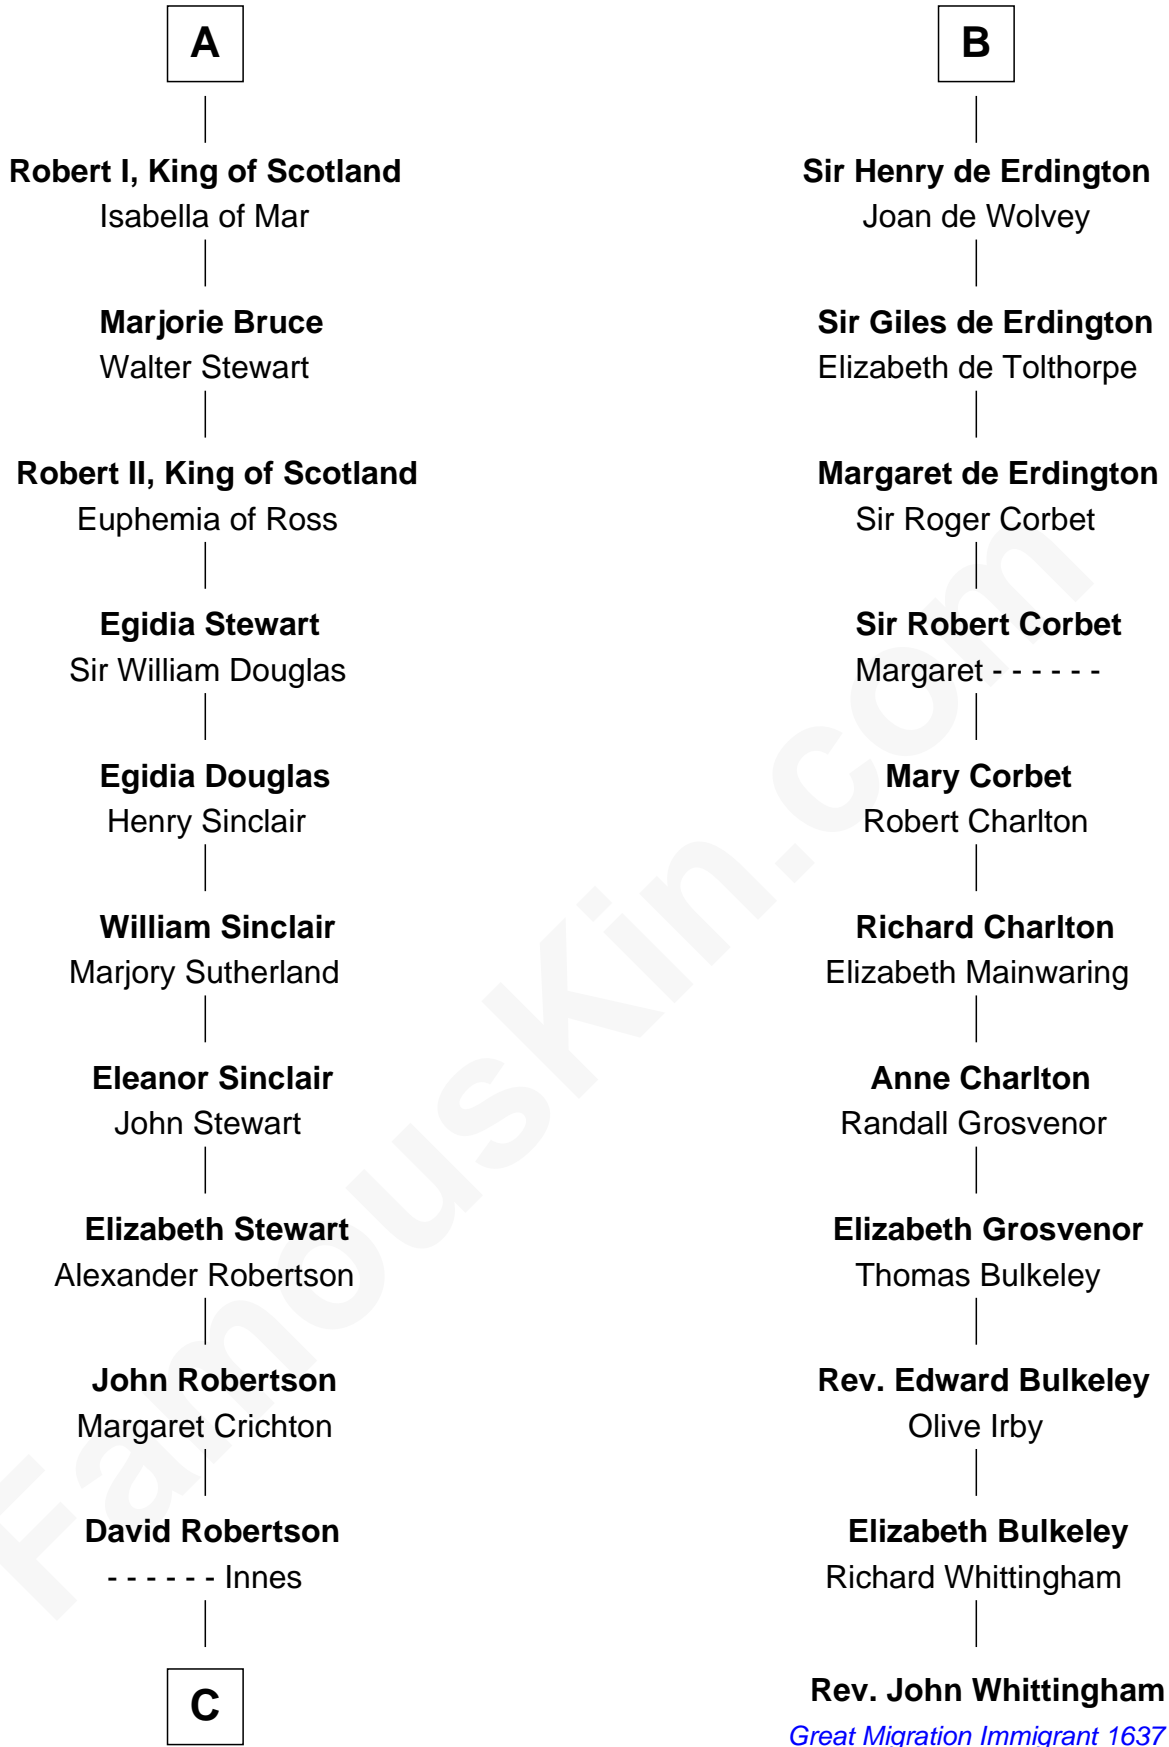

FamousKin.com

Relationship Chart of

Patrick Henry

1st and 6th Governor of Virginia

17th cousin 4 times removed of

Rev. John Whittingham

(c1616 - 1639) Great Migration Immigrant 1637

C

William Robertson

Isabel Petrie

William Robertson

Margaret Mitchell

Jean Robertson

Alexander Henry

John Henry

Mrs. Sarah Winston Syme