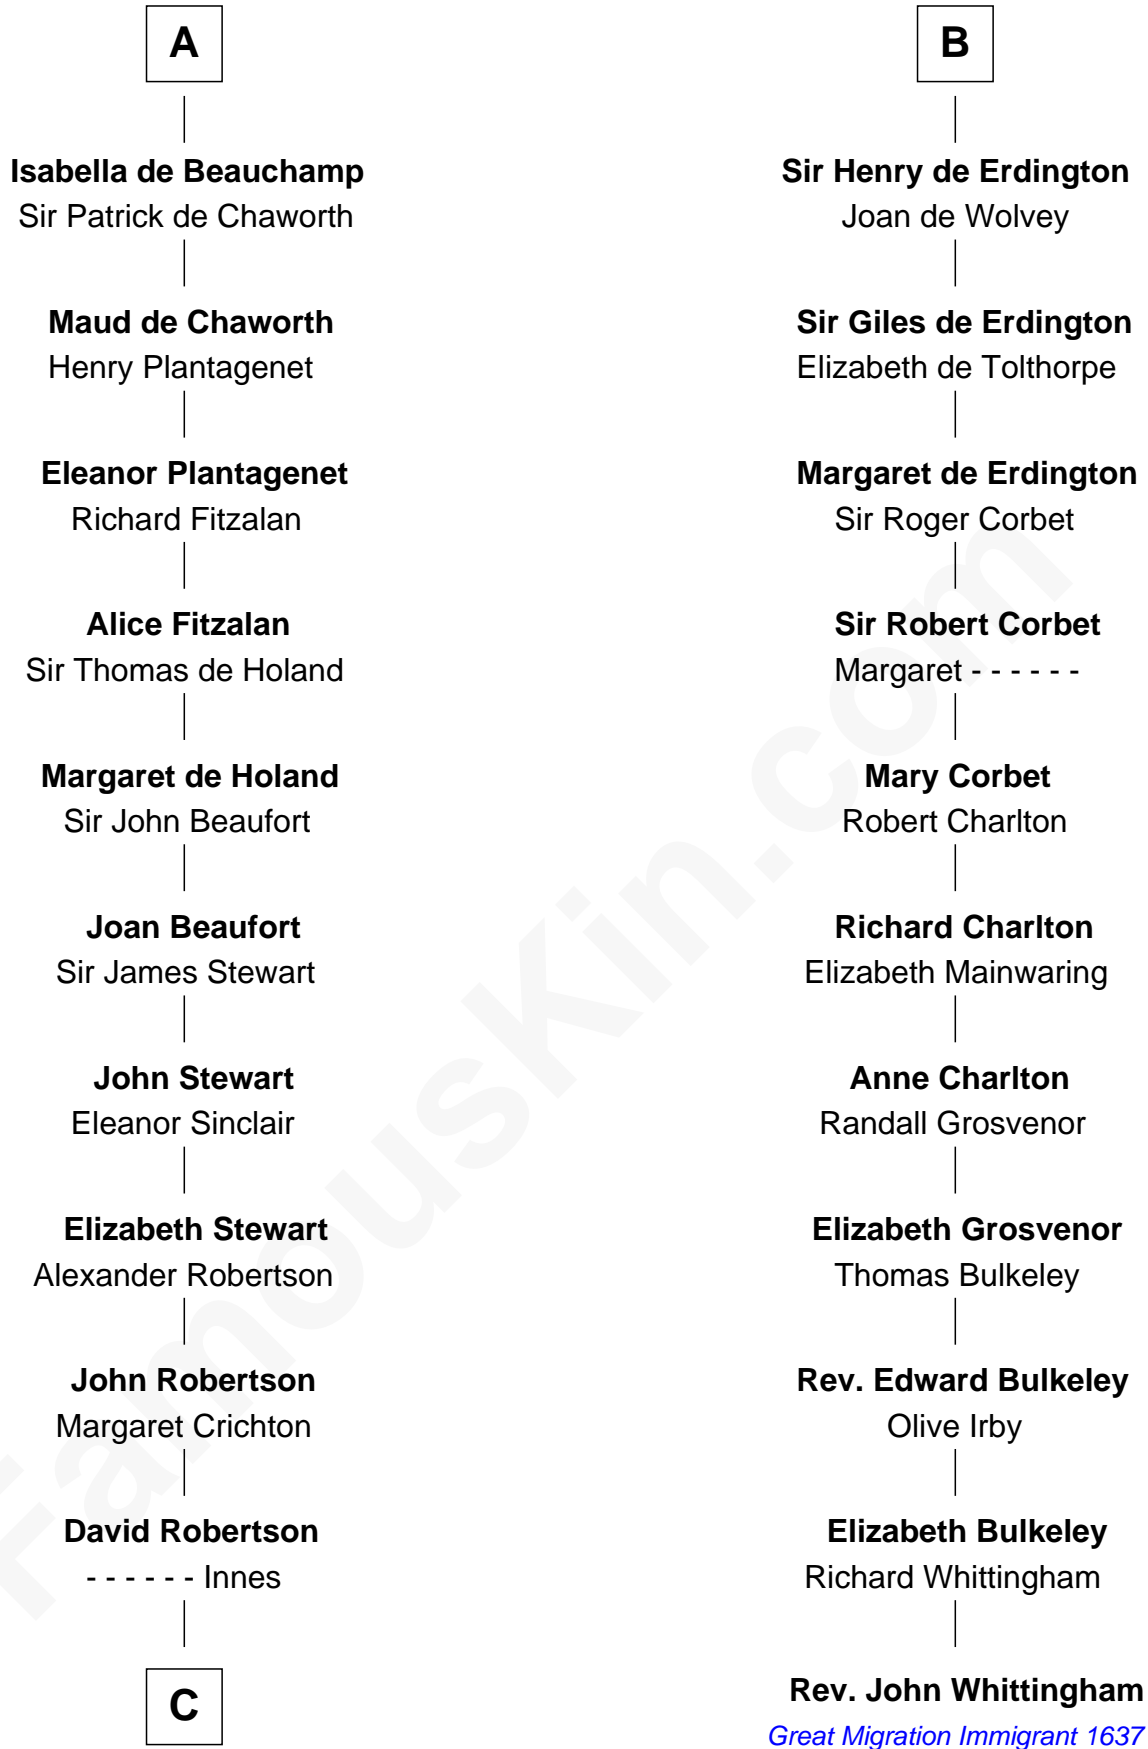

FamousKin.com

Relationship Chart of

Patrick Henry

1st and 6th Governor of Virginia

17th cousin 4 times removed of

Rev. John Whittingham

(c1616 - 1639) Great Migration Immigrant 1637

Richard Goz

C

William Robertson

Isabel Petrie

William Robertson

Margaret Mitchell

Jean Robertson

Alexander Henry

John Henry

Mrs. Sarah Winston Syme

Patrick Henry

1st & 6th Gov. of Virginia

FamousKin.com