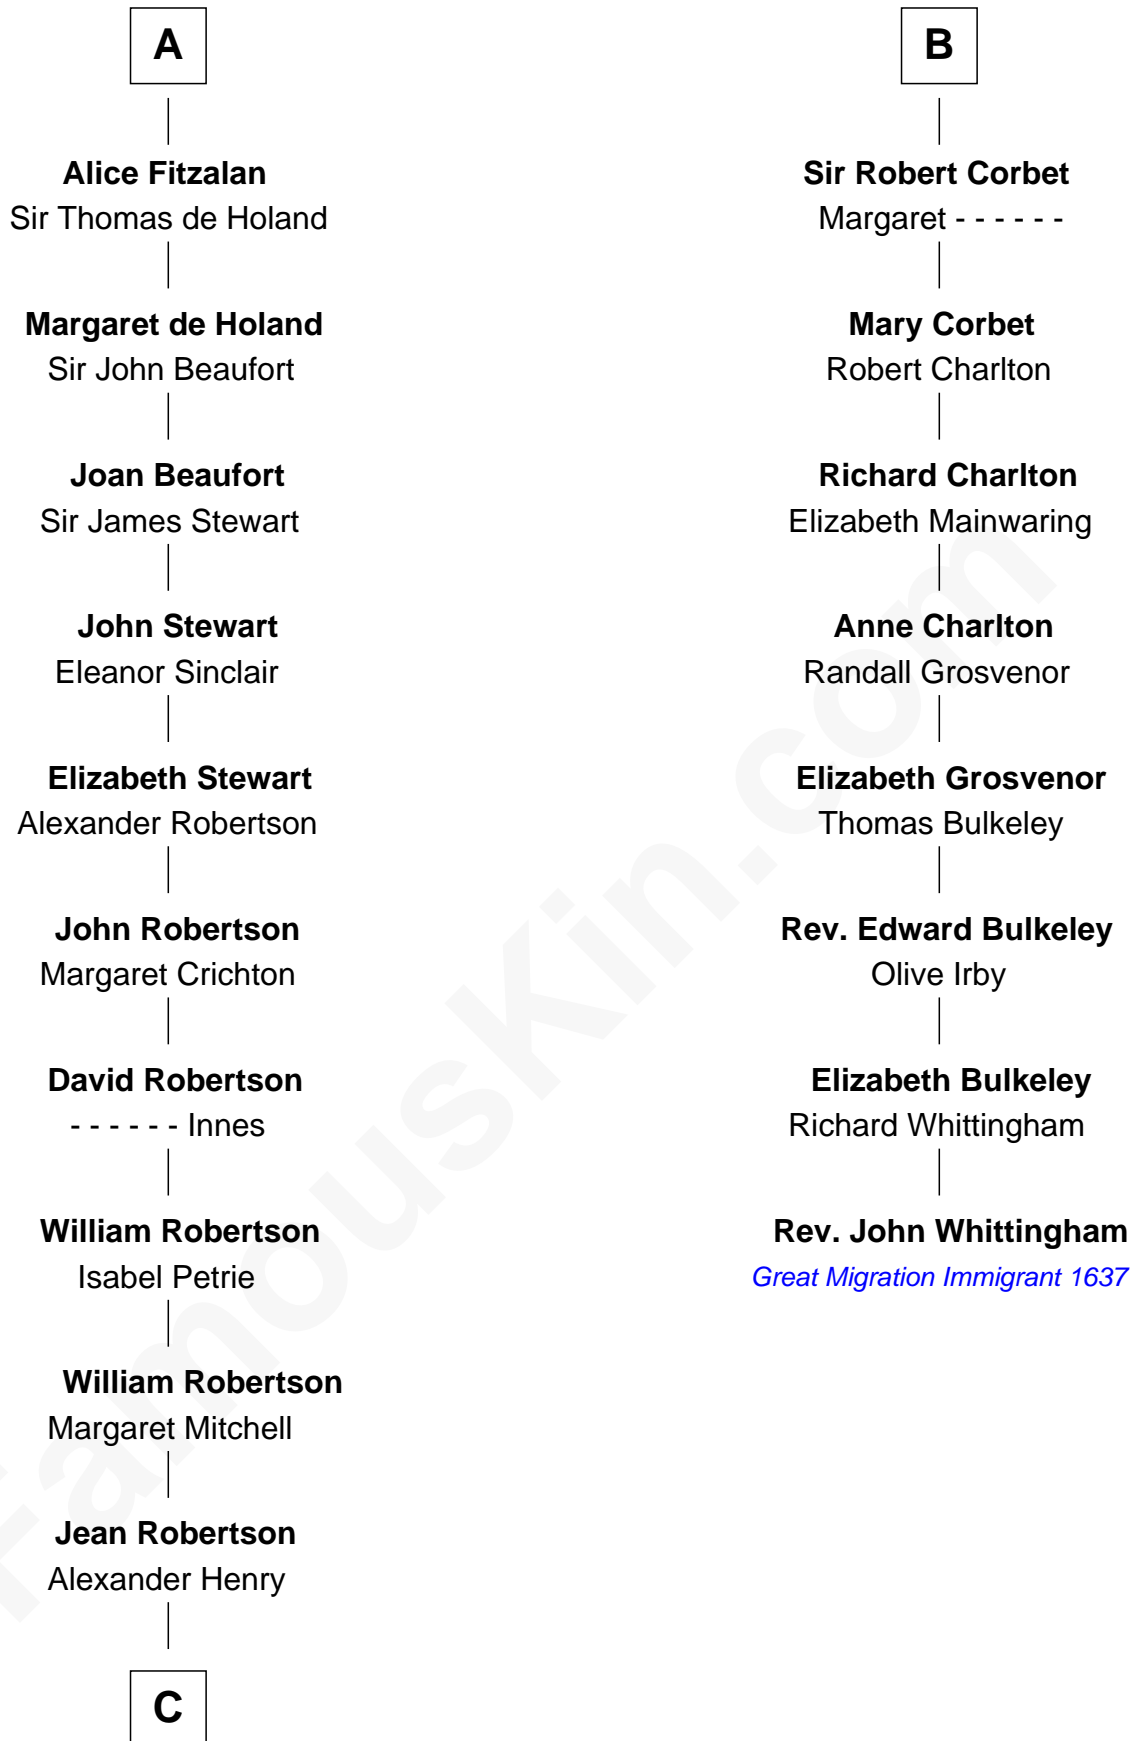

FamousKin.com

Relationship Chart of

Patrick Henry

1st and 6th Governor of Virginia

14th cousin 4 times removed of

Rev. John Whittingham

(c1616 - 1639) Great Migration Immigrant 1637

C

John Henry
Mrs. Sarah Winston Syme

Patrick Henry
1st & 6th Gov. of Virginia

FamousKin.com