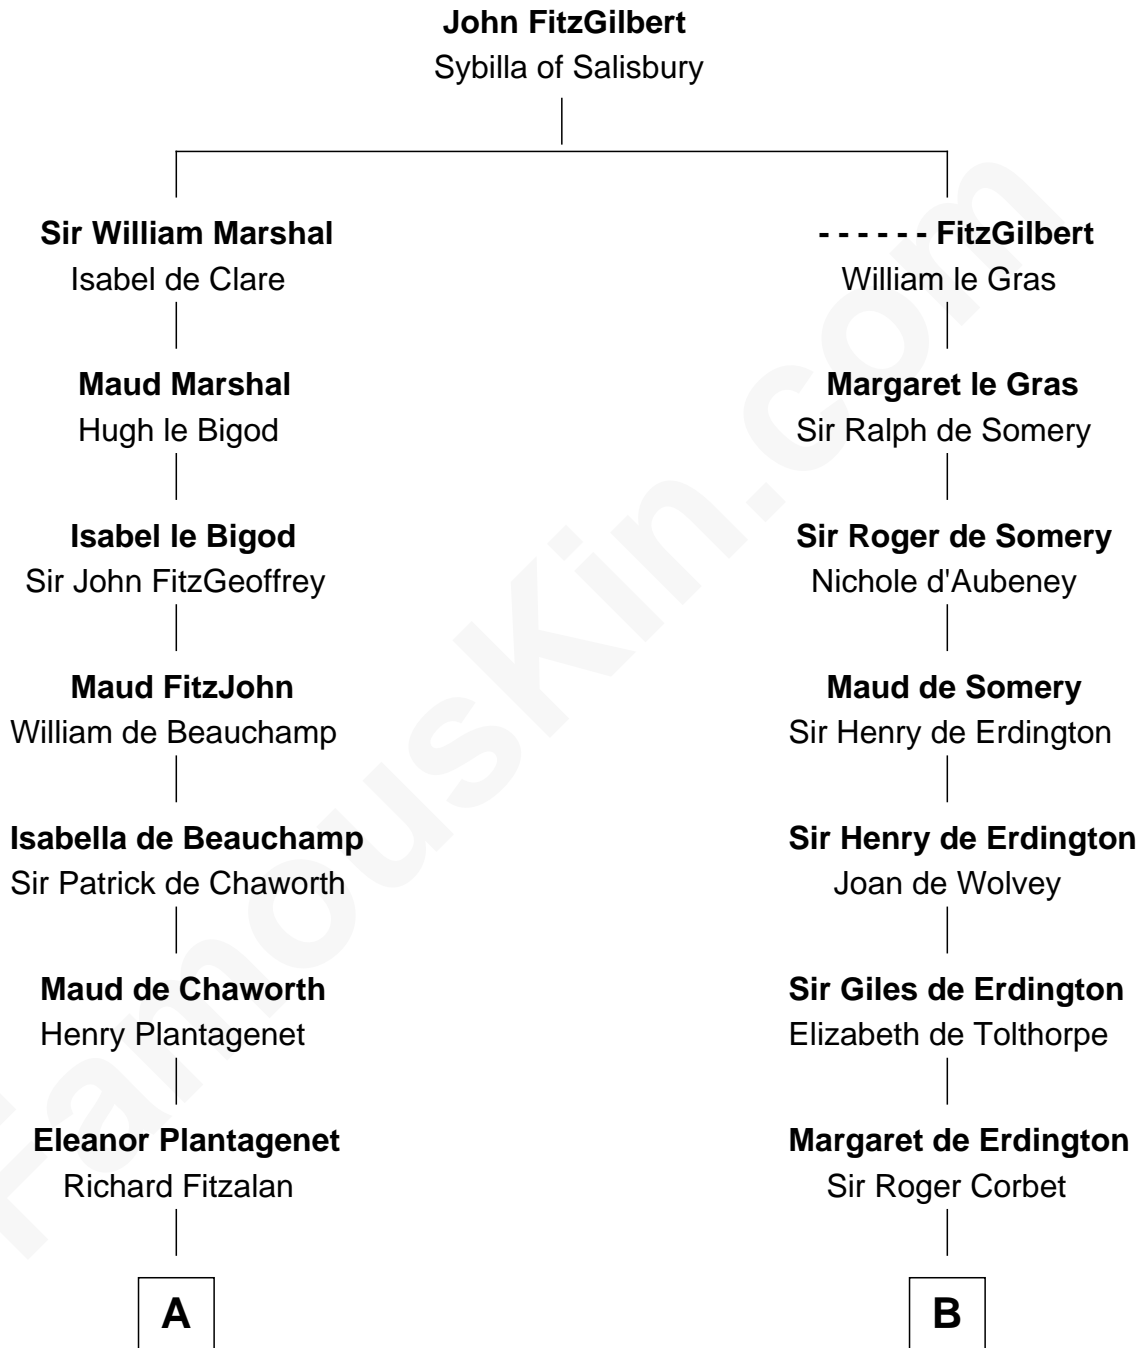

FamousKin.com

Relationship Chart of

Patrick Henry

1st and 6th Governor of Virginia

14th cousin 4 times removed of

Rev. John Whittingham

(c1616 - 1639) Great Migration Immigrant 1637

C

John Henry
Mrs. Sarah Winston Syme

Patrick Henry
1st & 6th Gov. of Virginia

FamousKin.com