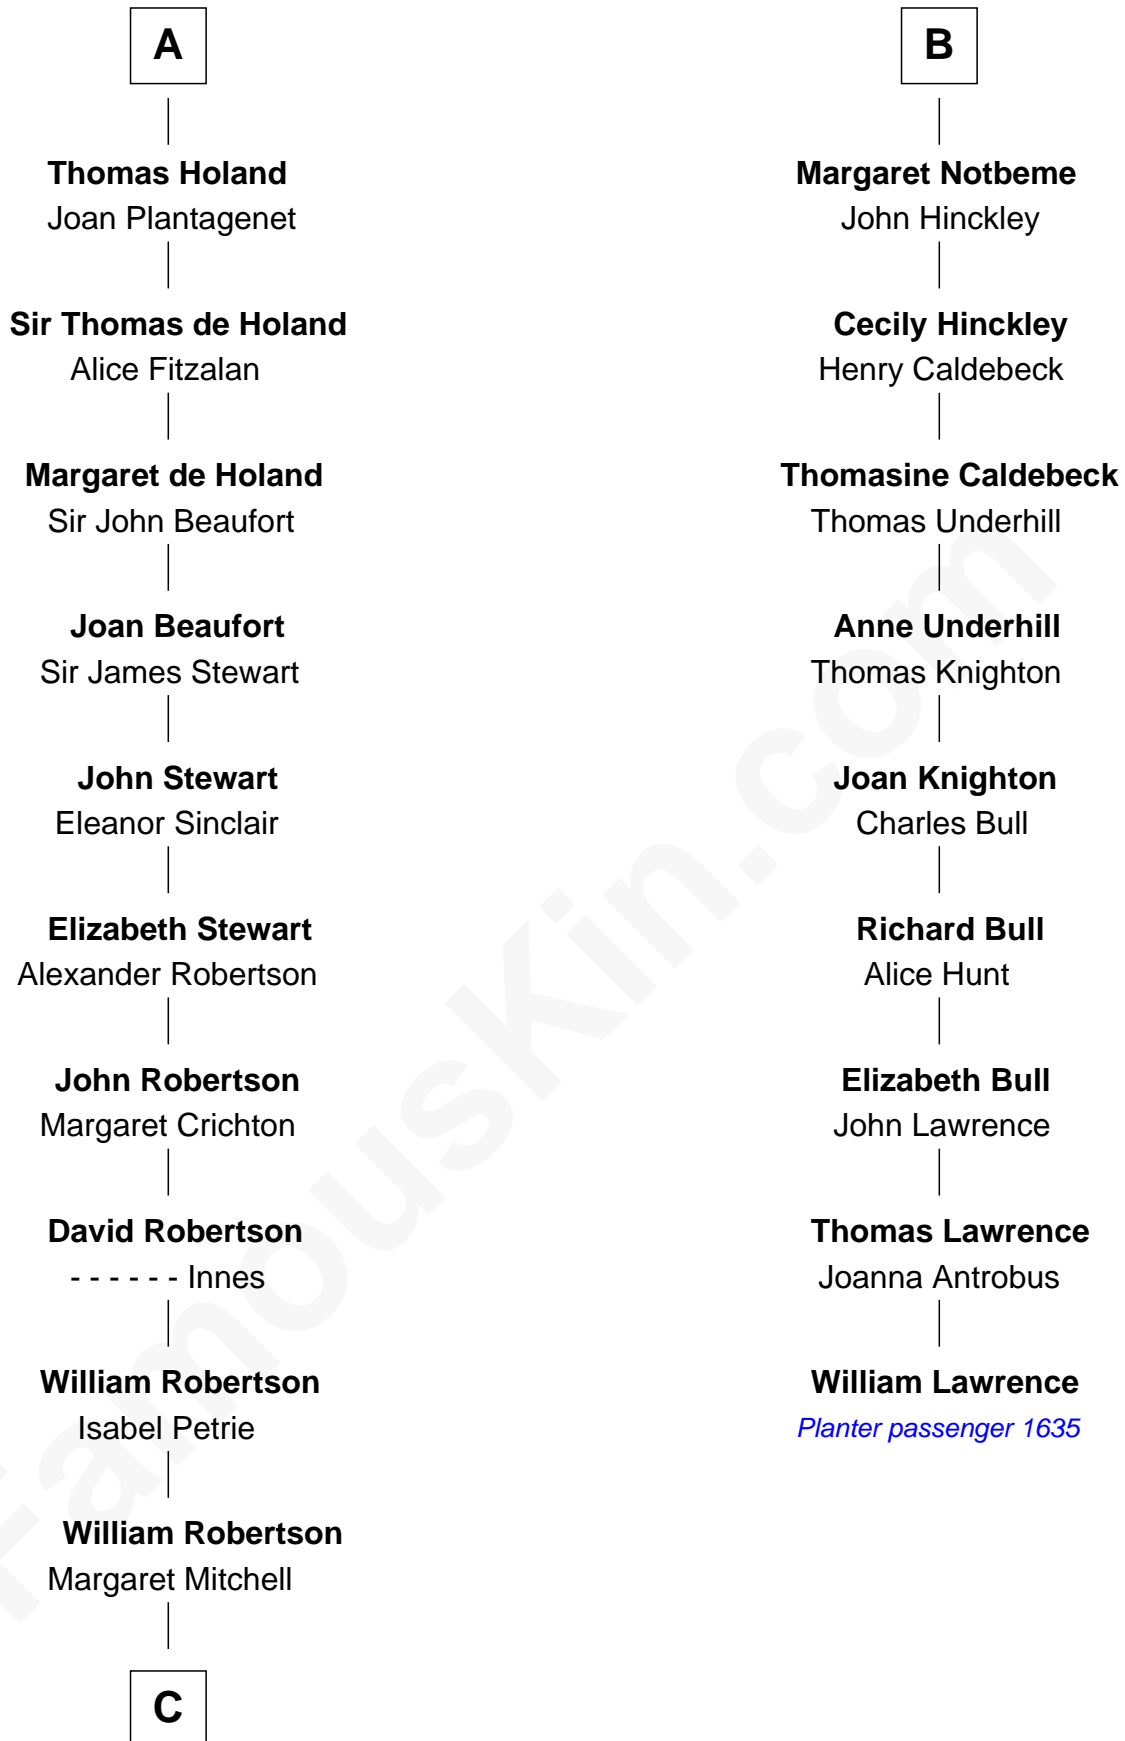

## Relationship Chart of

### Patrick Henry

1st and 6th Governor of Virginia

15th cousin 4 times removed of

**William Lawrence**

(c1622 - 1679/80) Planter passenger 1635

**C**

—  
**Jean Robertson**

Alexander Henry