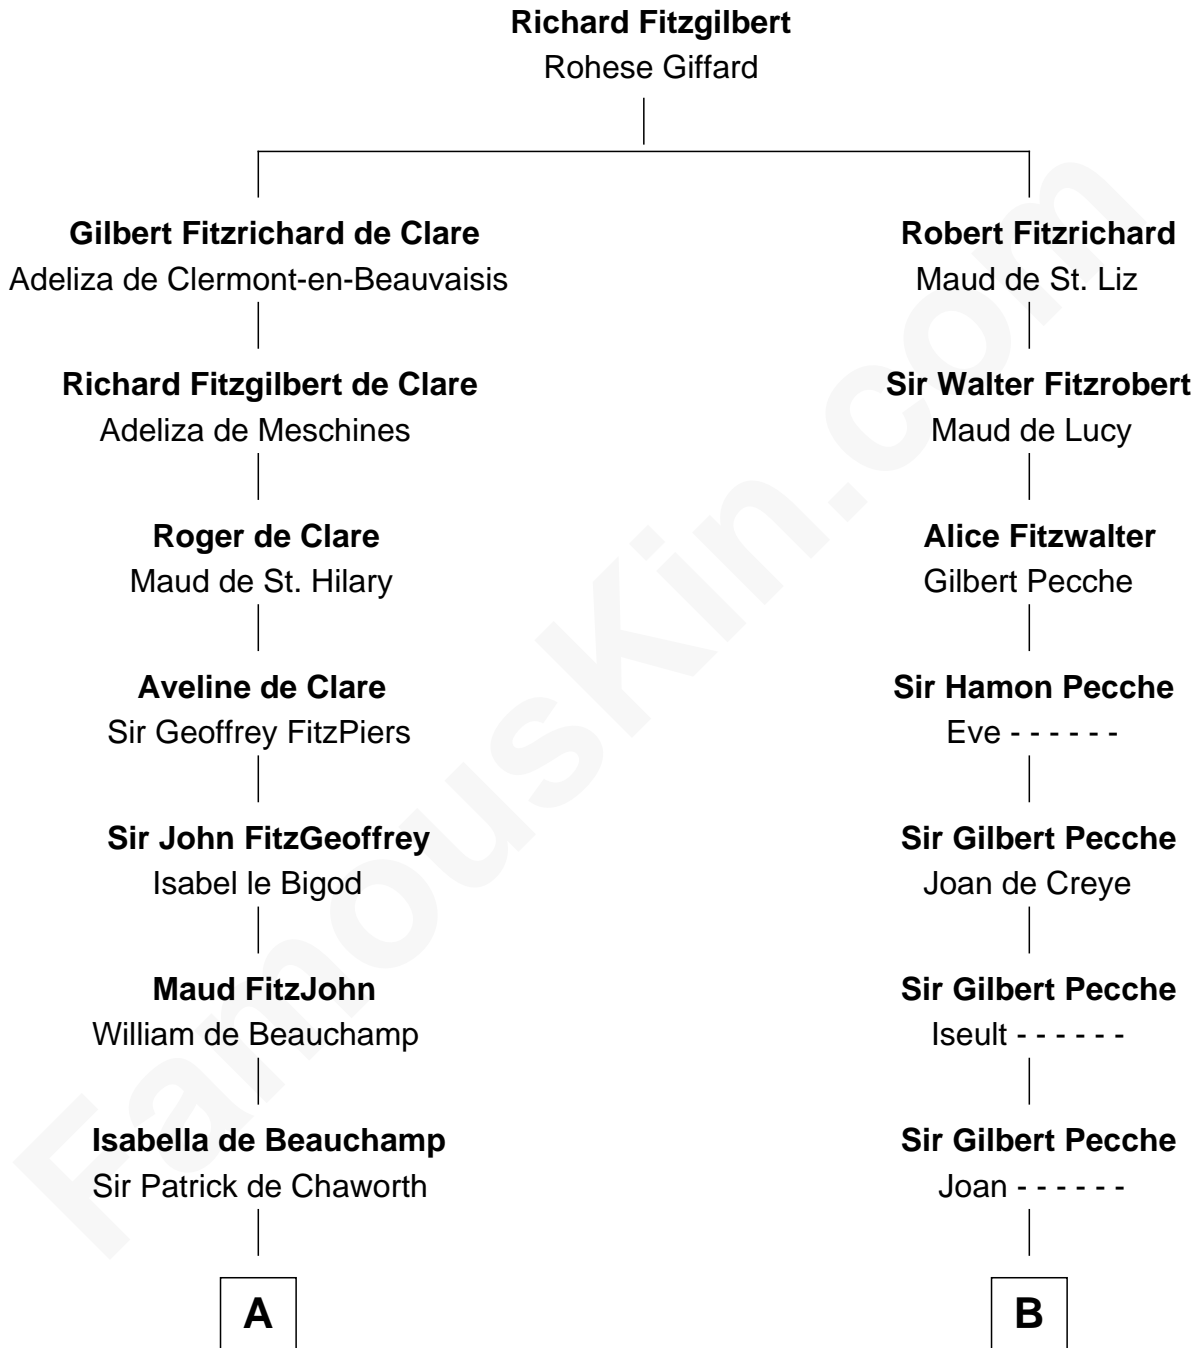

FamousKin.com

Relationship Chart of

Patrick Henry

1st and 6th Governor of Virginia

16th cousin 4 times removed of

John Lawrence

(c1618 - 1698/9) Planter passenger 1635

C

—
William Robertson

Margaret Mitchell

—
Jean Robertson

Alexander Henry

—
John Henry

Mrs. Sarah Winston Syme

—
Patrick Henry

1st & 6th Gov. of Virginia