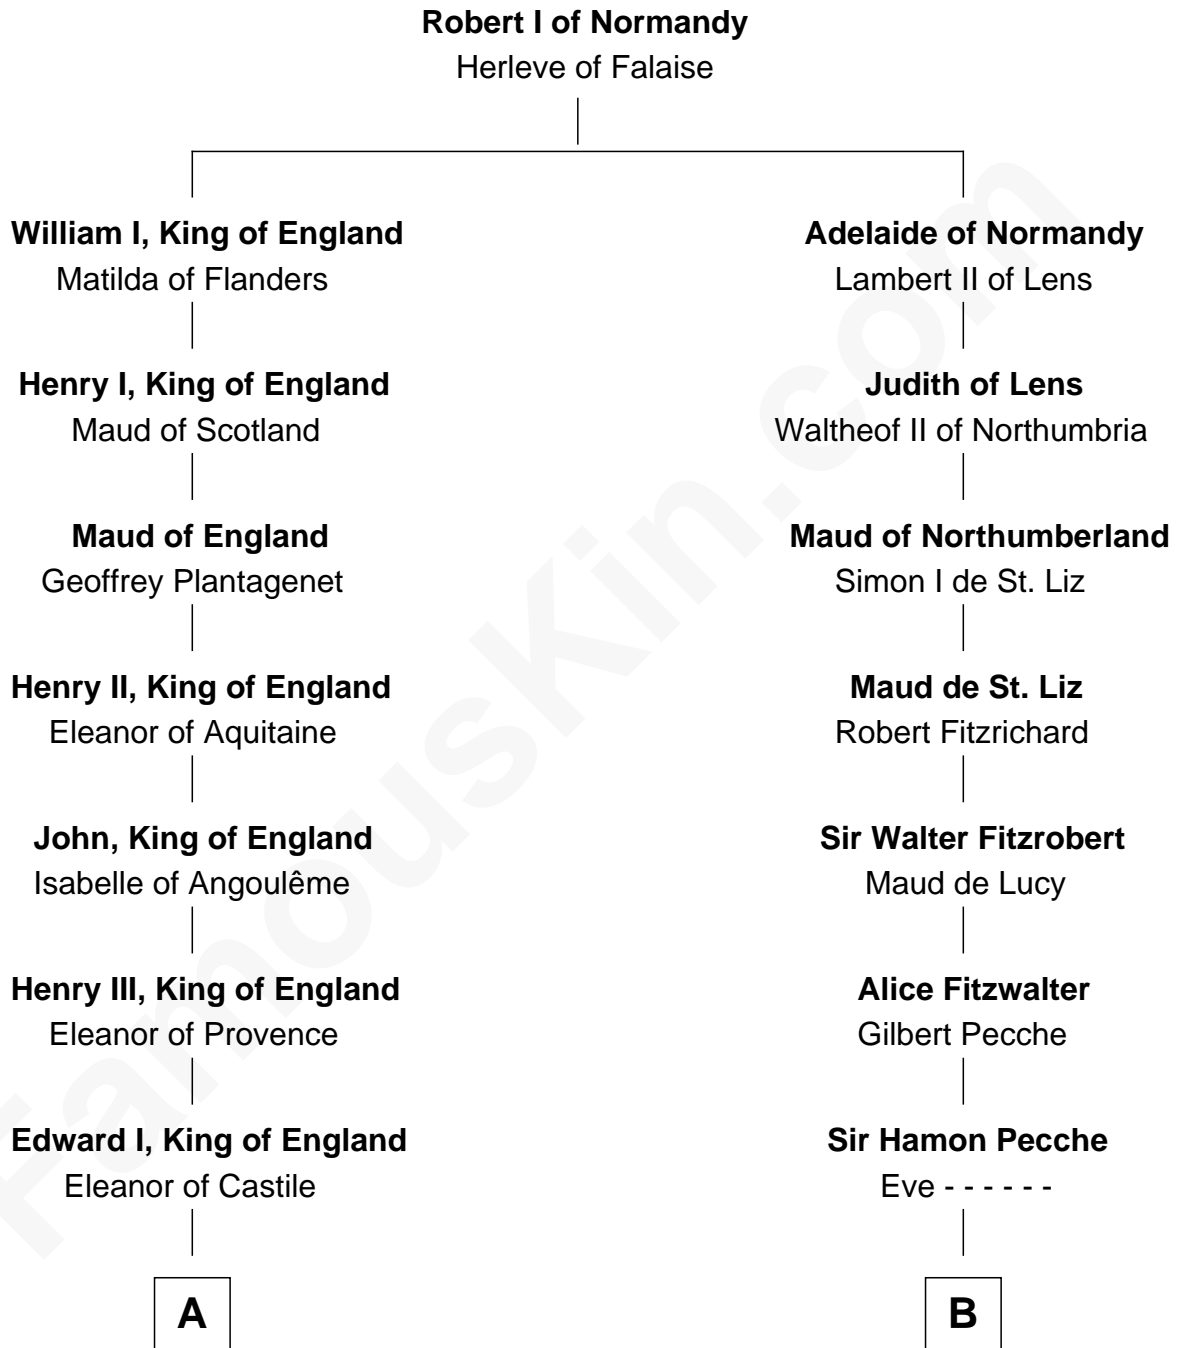

# FamousKin.com Relationship Chart of

**Patrick Henry**

*1st and 6th Governor of Virginia*

**19th cousin 1 time removed of**

**John Lawrence**

*(c1618 - 1698/9) Planter passenger 1635*

**C**

**William Robertson**

Margaret Mitchell

**Jean Robertson**

Alexander Henry

**John Henry**

Mrs. Sarah Winston Syme

**Patrick Henry**

*1st & 6th Gov. of Virginia*

**D**

**Elizabeth Bull**

John Lawrence

**Thomas Lawrence**

Joanna Antrobus

**John Lawrence**

*Planter passenger 1635*

FamousKin.com