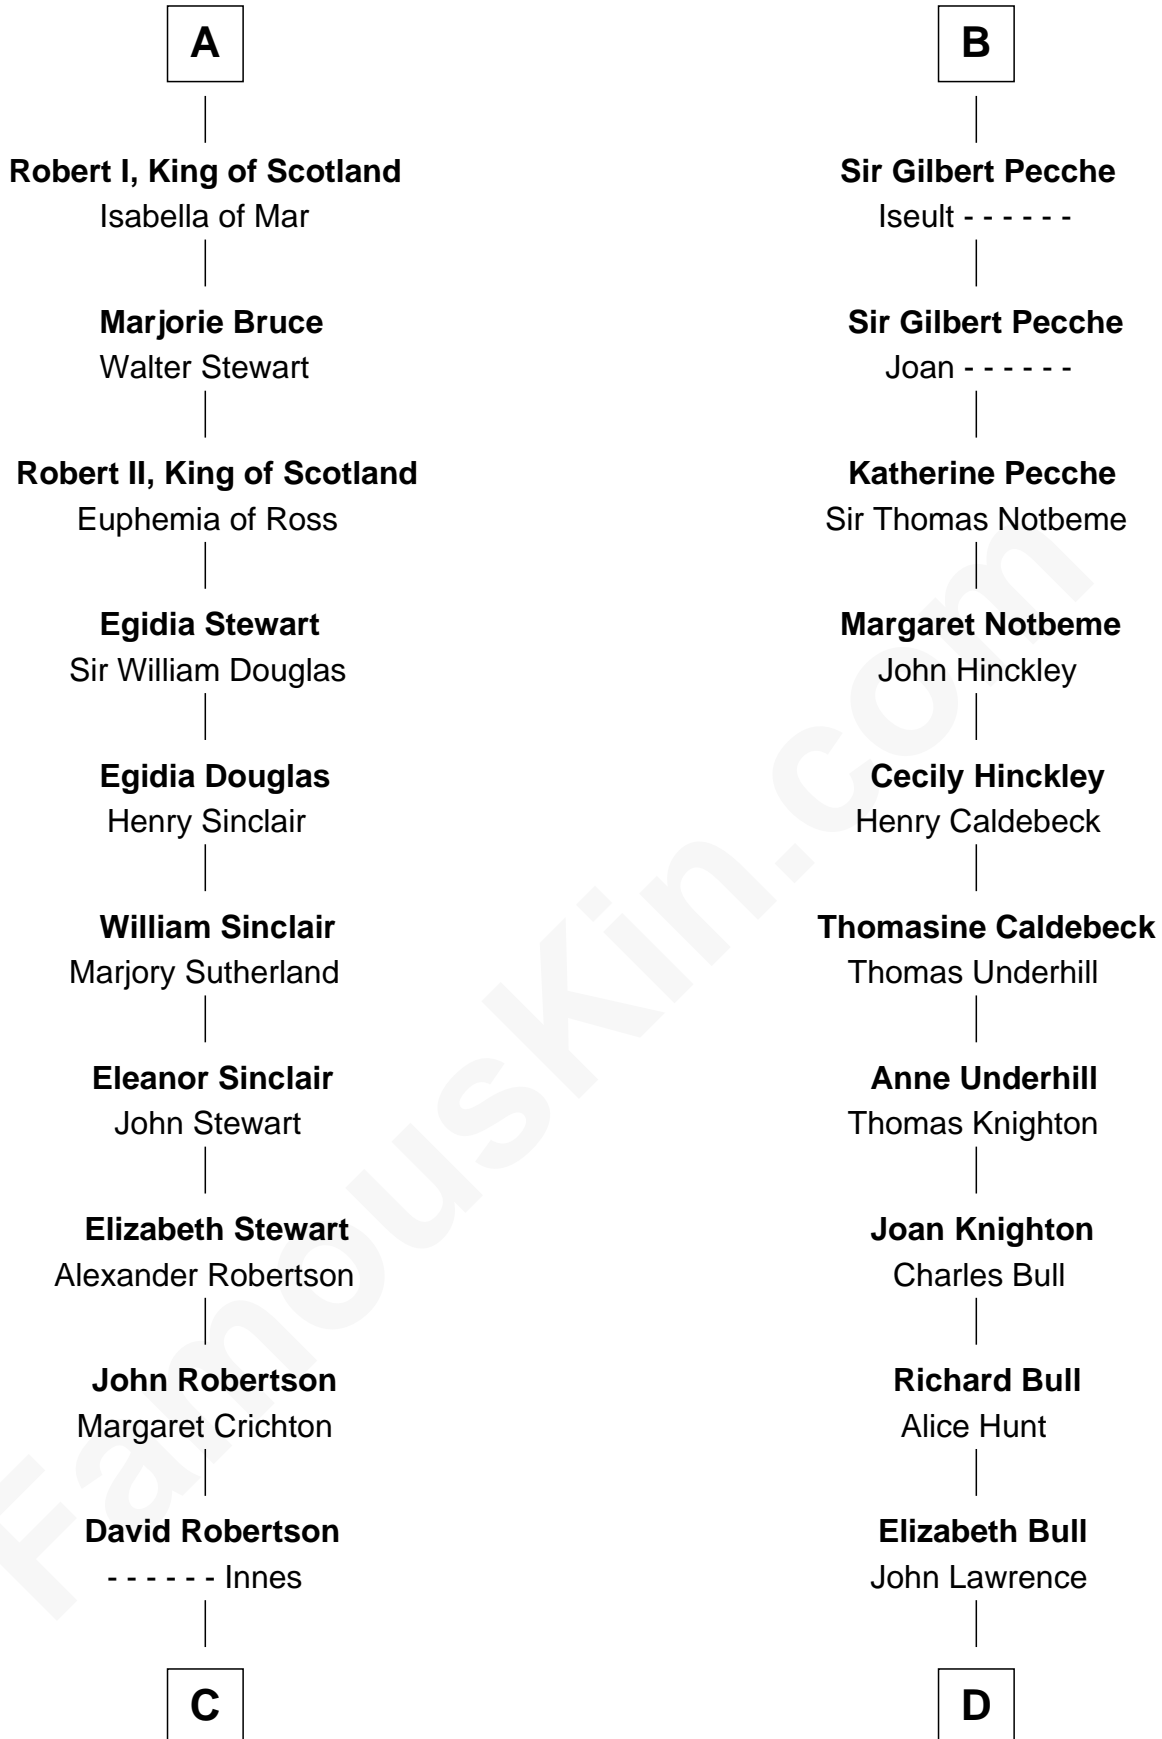

FamousKin.com

Relationship Chart of

Patrick Henry

1st and 6th Governor of Virginia

18th cousin 3 times removed of

John Lawrence

(c1618 - 1698/9) Planter passenger 1635

C

William Robertson

Isabel Petrie

William Robertson

Margaret Mitchell

Jean Robertson

Alexander Henry

John Henry

Mrs. Sarah Winston Syme

Patrick Henry

1st & 6th Gov. of Virginia

D

Thomas Lawrence

Joanna Antrobus

John Lawrence

Planter passenger 1635

FamousKin.com