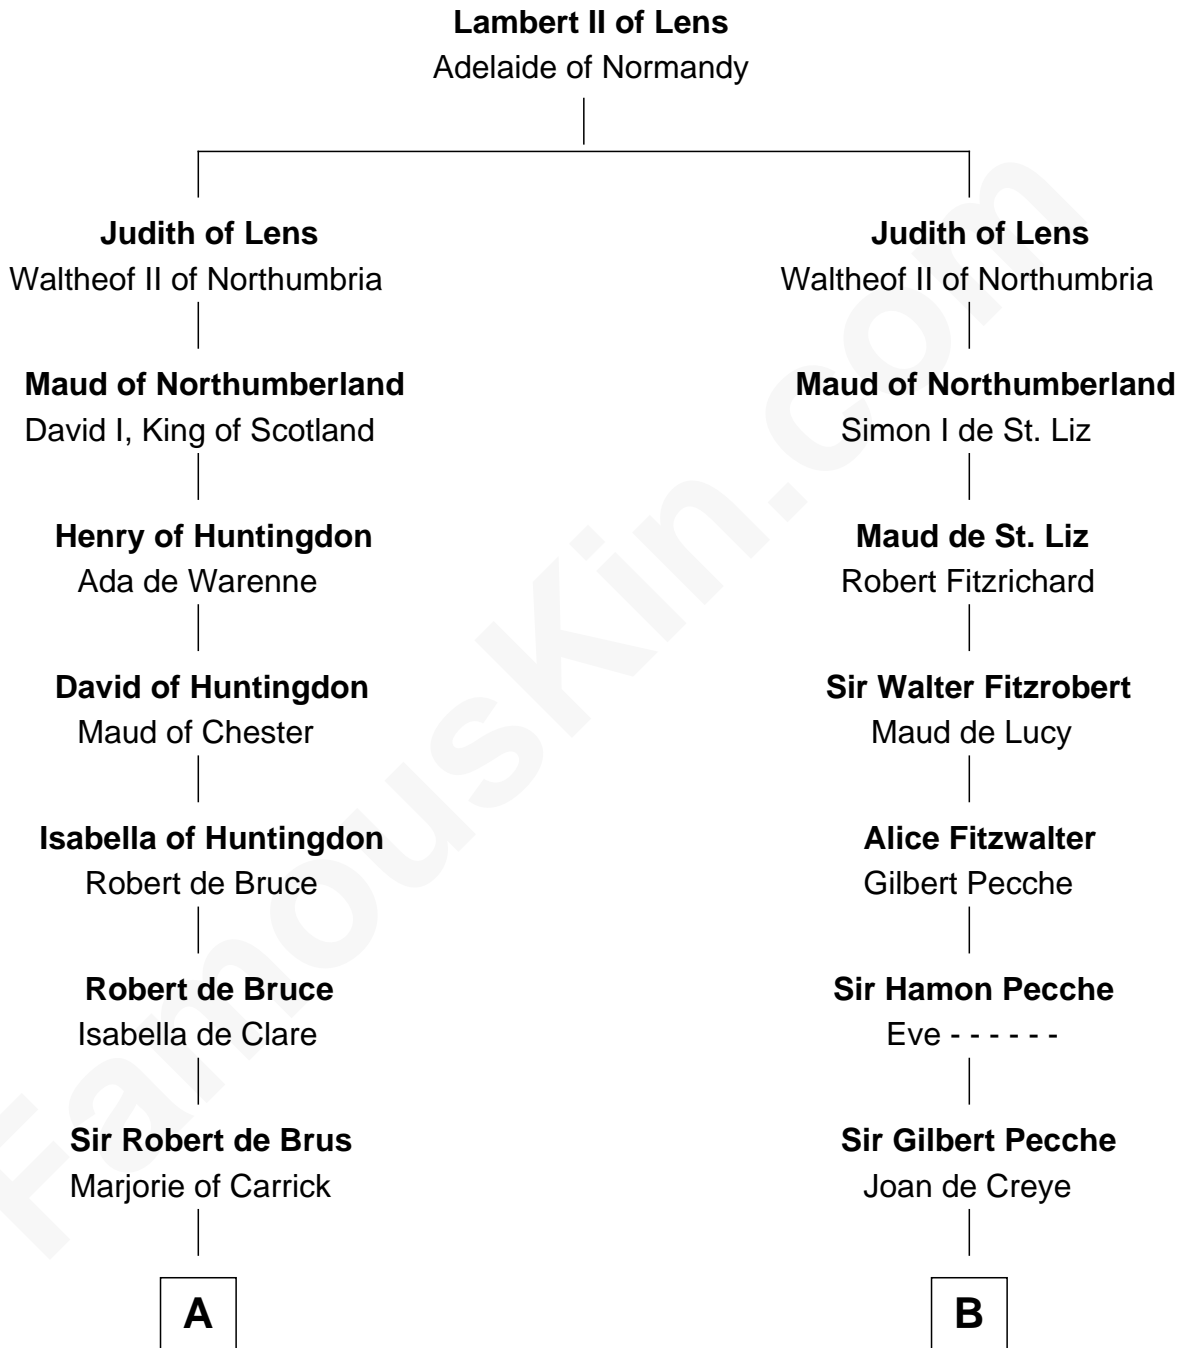

FamousKin.com

Relationship Chart of

Patrick Henry

1st and 6th Governor of Virginia

18th cousin 3 times removed of

John Lawrence

(c1618 - 1698/9) Planter passenger 1635

C

William Robertson

Isabel Petrie

William Robertson

Margaret Mitchell

Jean Robertson

Alexander Henry

John Henry

Mrs. Sarah Winston Syme

Patrick Henry

1st & 6th Gov. of Virginia

D

Thomas Lawrence

Joanna Antrobus

John Lawrence

Planter passenger 1635

FamousKin.com