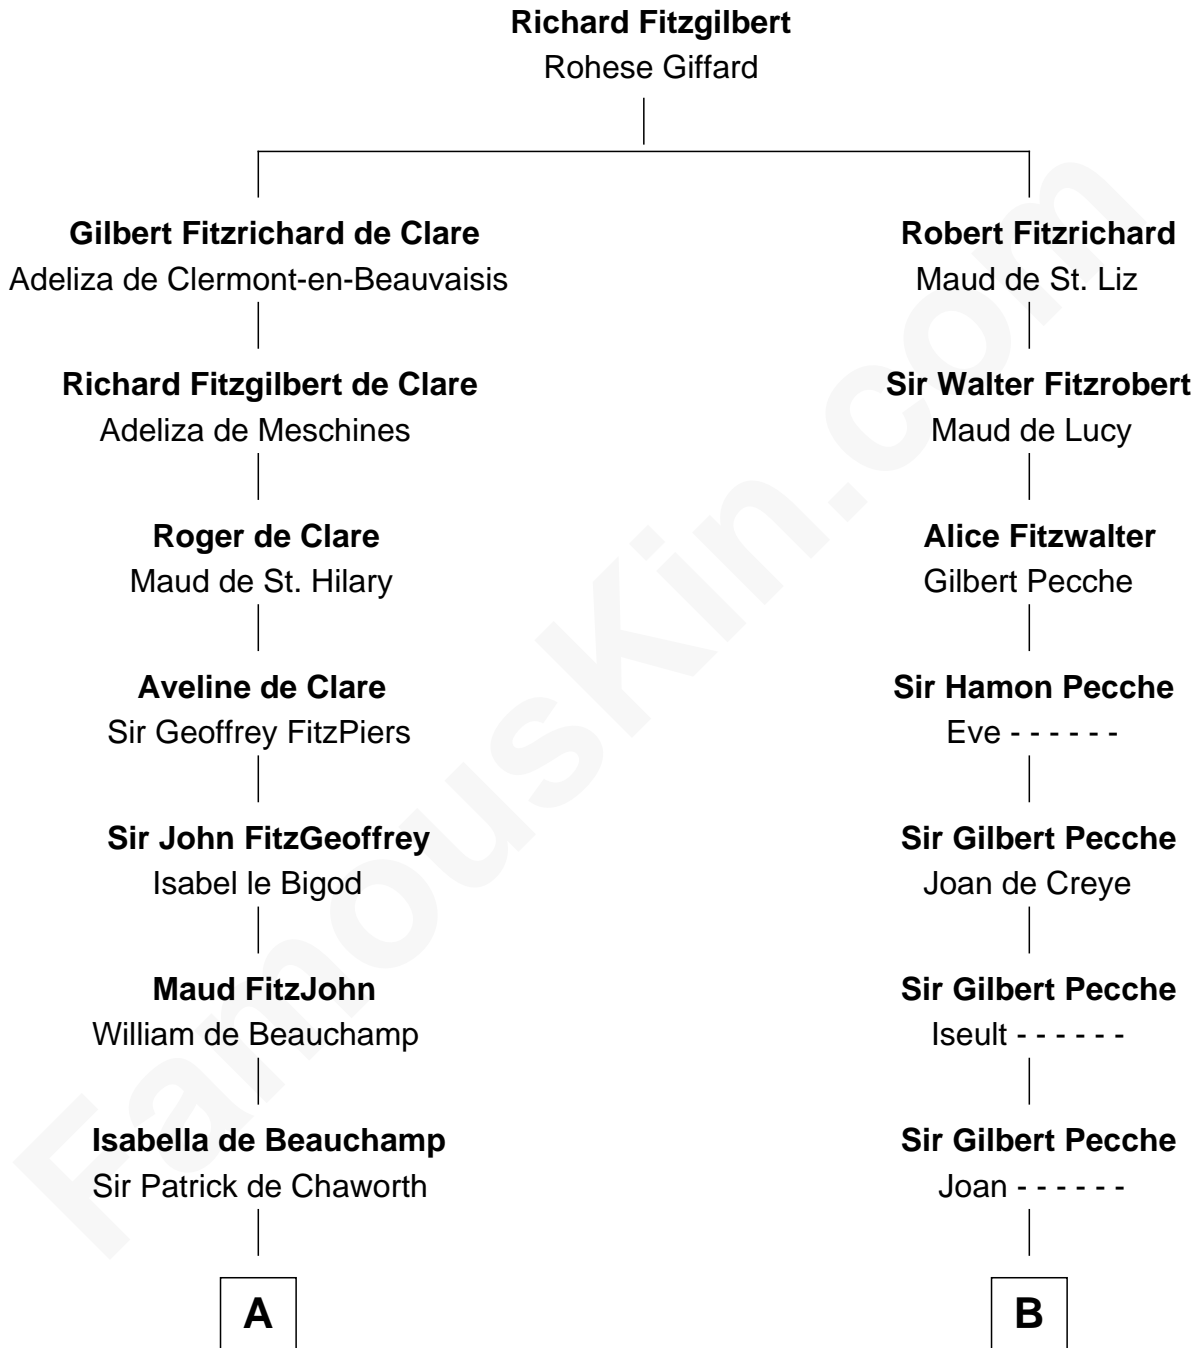

FamousKin.com

Relationship Chart of

Patrick Henry

1st and 6th Governor of Virginia

16th cousin 4 times removed of

Mary Lawrence

(c1625 - 1715) Planter passenger 1635

C

—
William Robertson

Margaret Mitchell

—
Jean Robertson

Alexander Henry

—
John Henry

Mrs. Sarah Winston Syme

—
Patrick Henry

1st & 6th Gov. of Virginia