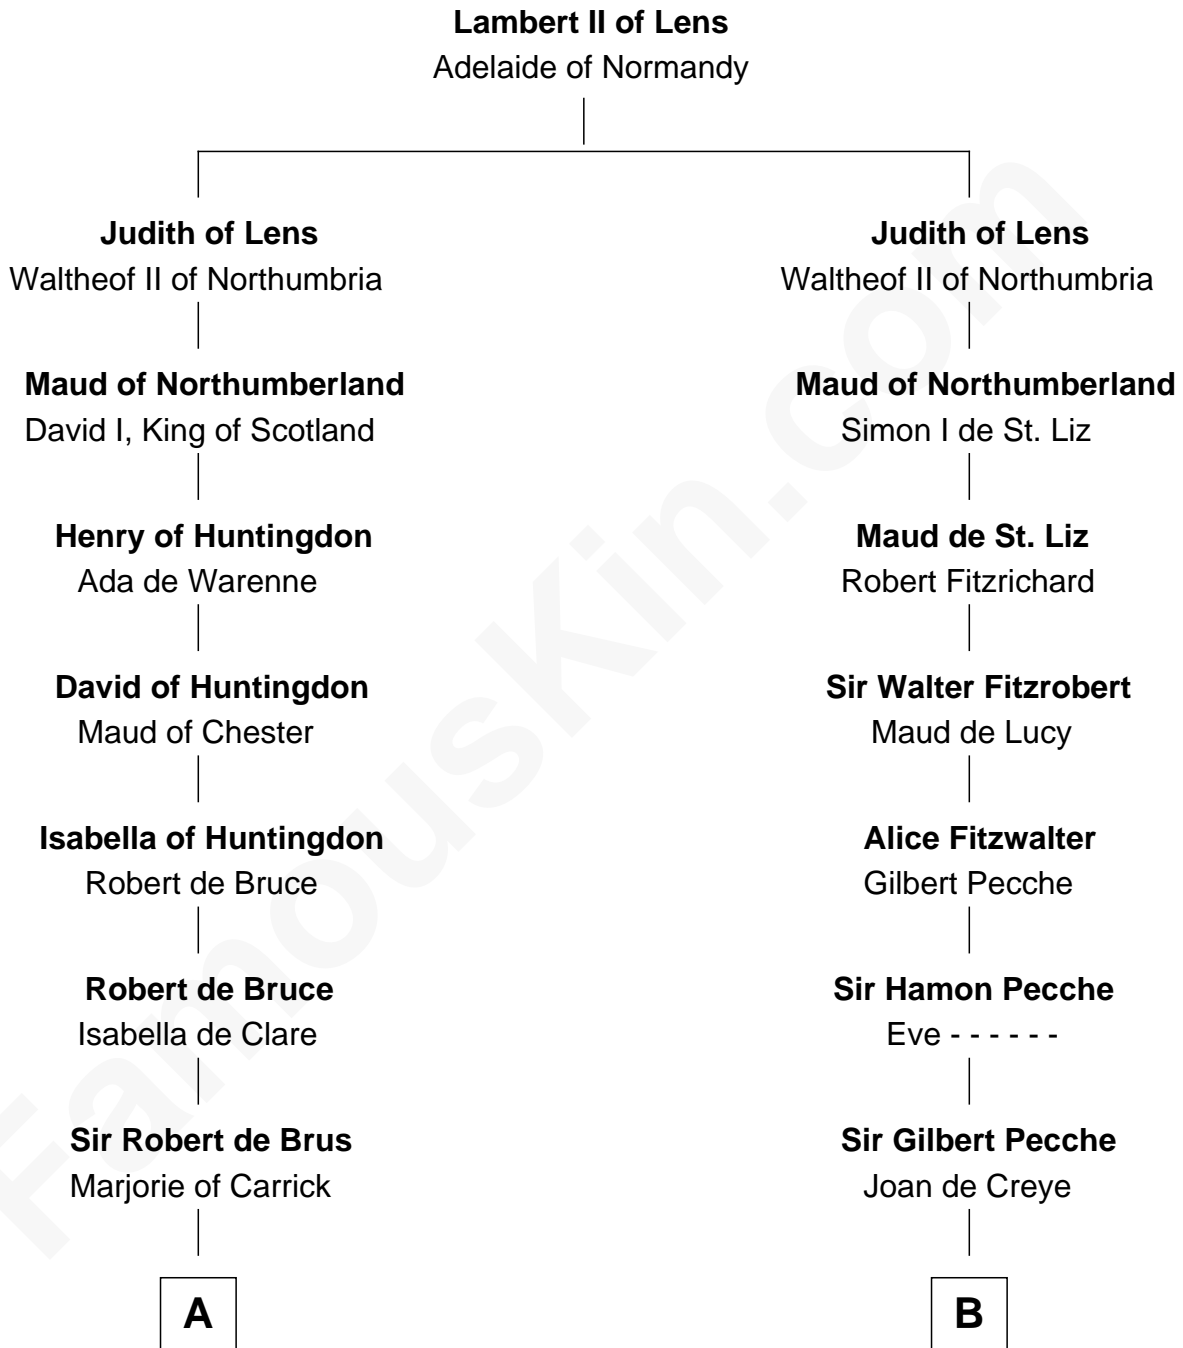

FamousKin.com

Relationship Chart of

Patrick Henry

1st and 6th Governor of Virginia

18th cousin 3 times removed of

Mary Lawrence

(c1625 - 1715) Planter passenger 1635

C

William Robertson

Isabel Petrie

William Robertson

Margaret Mitchell

Jean Robertson

Alexander Henry

John Henry

Mrs. Sarah Winston Syme

Patrick Henry

1st & 6th Gov. of Virginia

D

Thomas Lawrence

Joanna Antrobus

Mary Lawrence

Planter passenger 1635

FamousKin.com