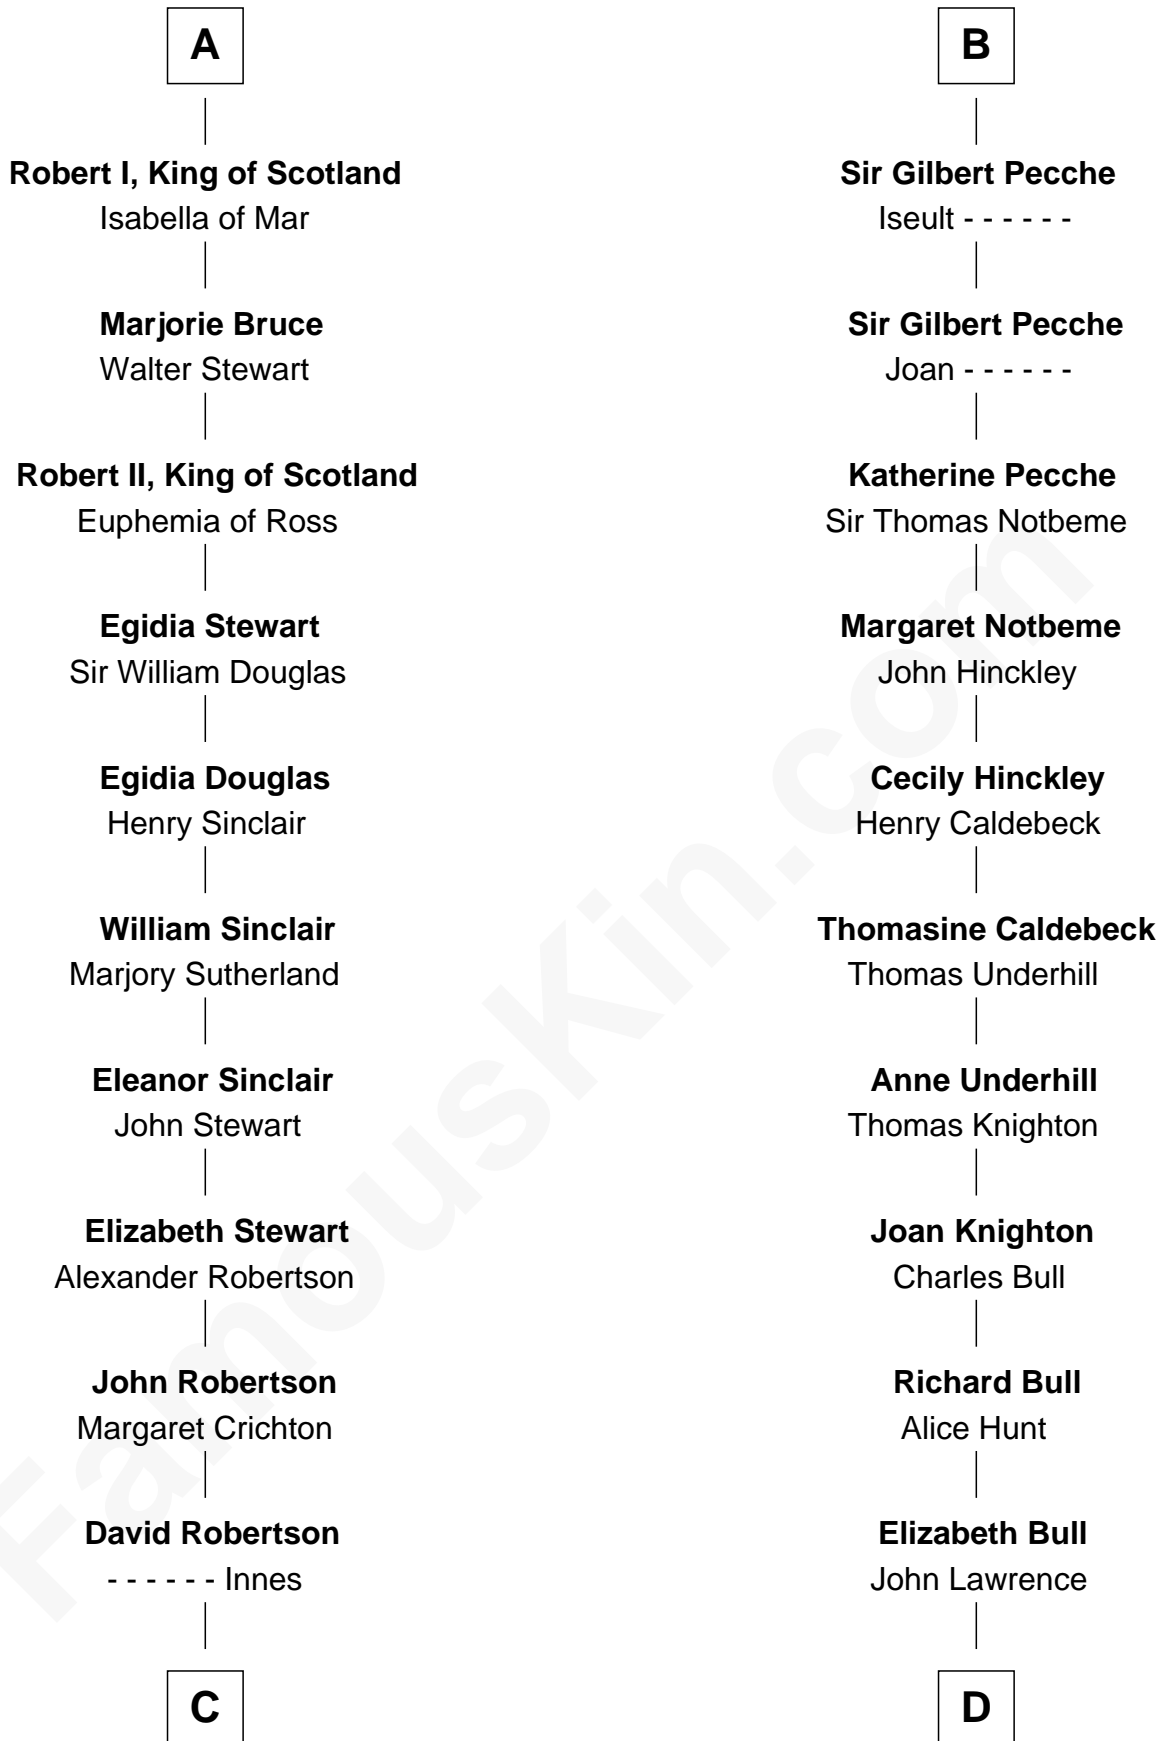

FamousKin.com

Relationship Chart of

Patrick Henry

1st and 6th Governor of Virginia

18th cousin 3 times removed of

Mary Lawrence

(c1625 - 1715) Planter passenger 1635

C

William Robertson

Isabel Petrie

William Robertson

Margaret Mitchell

Jean Robertson

Alexander Henry

John Henry

Mrs. Sarah Winston Syme

Patrick Henry

1st & 6th Gov. of Virginia

D

Thomas Lawrence

Joanna Antrobus

Mary Lawrence

Planter passenger 1635

FamousKin.com