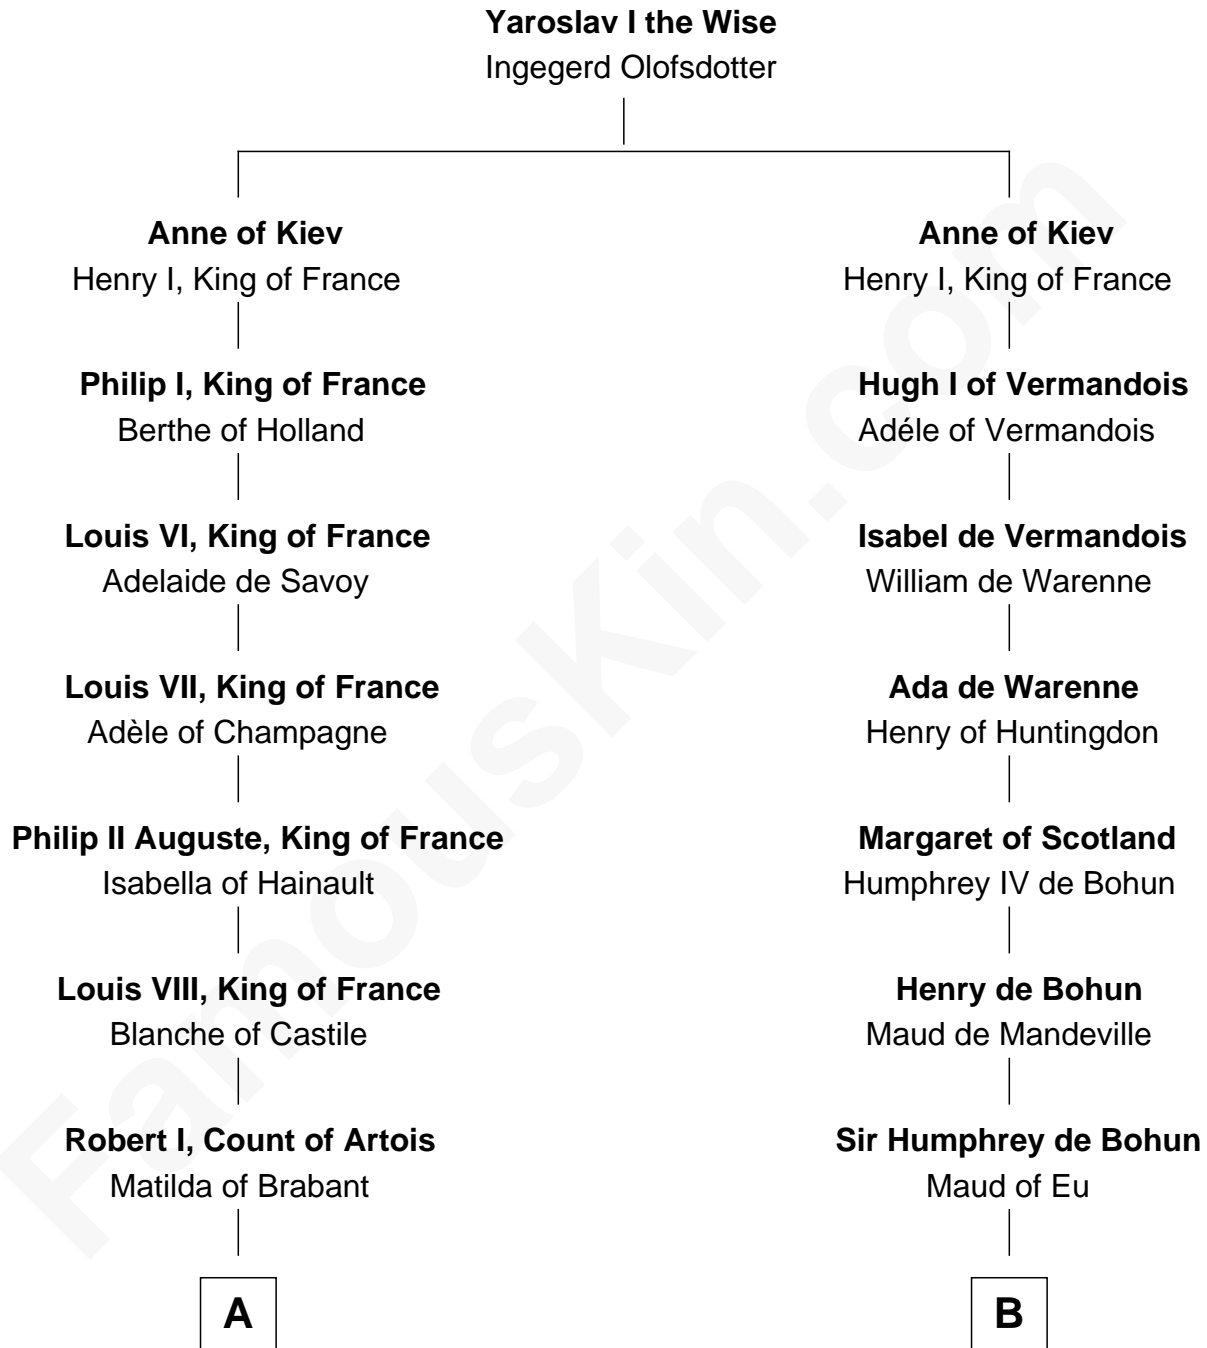

FamousKin.com

Relationship Chart of

Patrick Henry

1st and 6th Governor of Virginia

16th cousin 5 times removed of

Catherine Parr

6th Wife of King Henry VIII

FamousKin.com