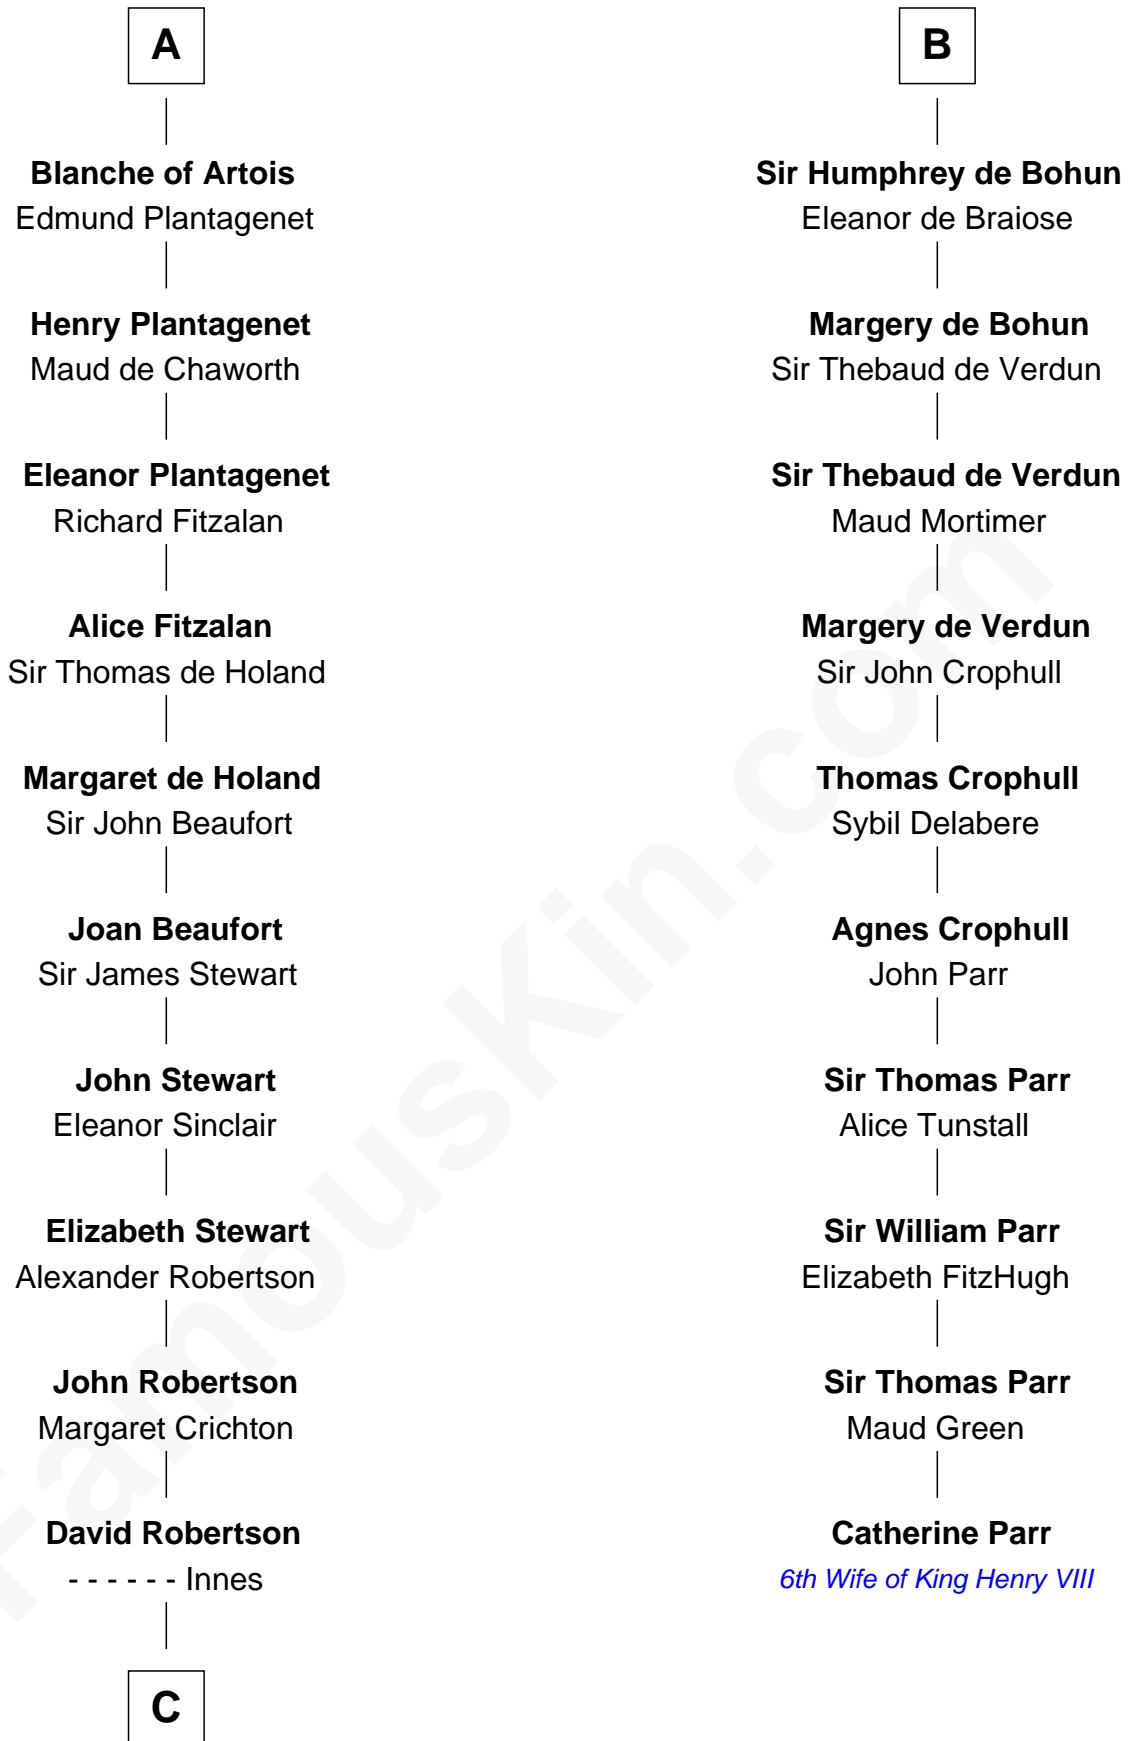

FamousKin.com

Relationship Chart of

Patrick Henry

1st and 6th Governor of Virginia

16th cousin 5 times removed of

Catherine Parr

6th Wife of King Henry VIII

FamousKin.com