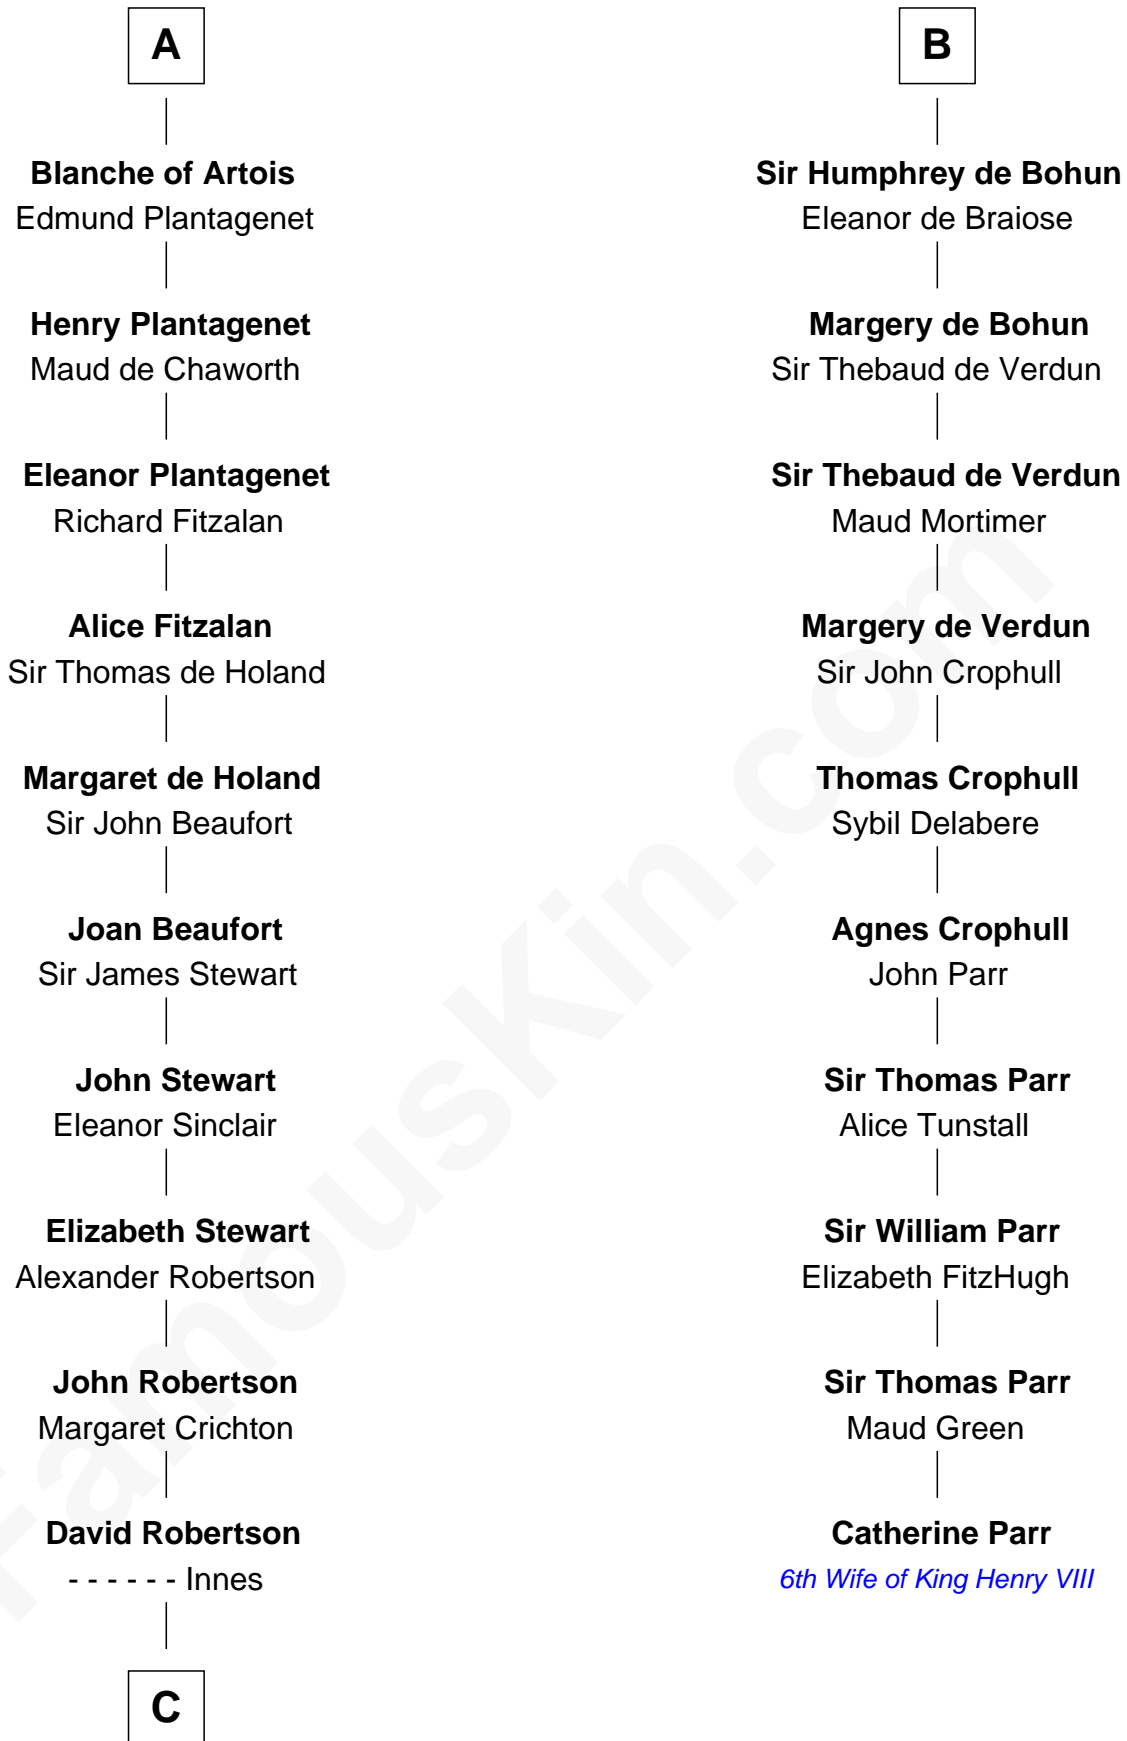

FamousKin.com

Relationship Chart of

Patrick Henry

1st and 6th Governor of Virginia

16th cousin 5 times removed of

Catherine Parr

6th Wife of King Henry VIII

C

William Robertson

Isabel Petrie

William Robertson

Margaret Mitchell

Jean Robertson

Alexander Henry

John Henry

Mrs. Sarah Winston Syme