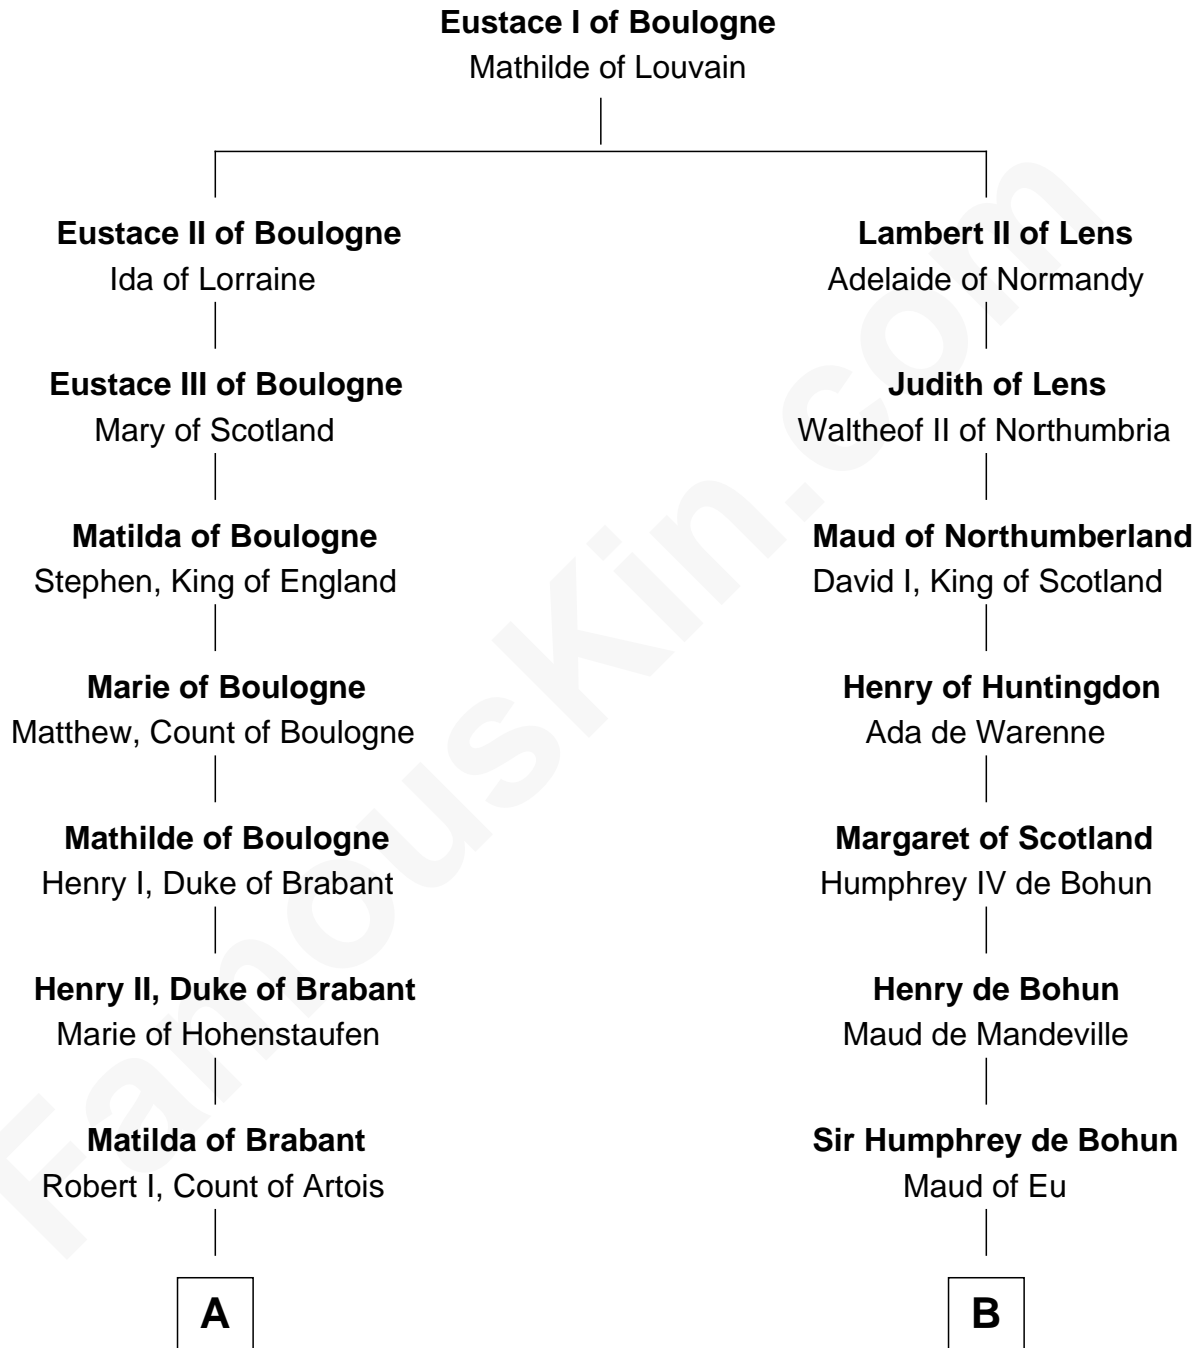

FamousKin.com

Relationship Chart of

Patrick Henry

1st and 6th Governor of Virginia

16th cousin 5 times removed of

Catherine Parr

6th Wife of King Henry VIII

C

William Robertson

Isabel Petrie

William Robertson

Margaret Mitchell

Jean Robertson

Alexander Henry

John Henry

Mrs. Sarah Winston Syme