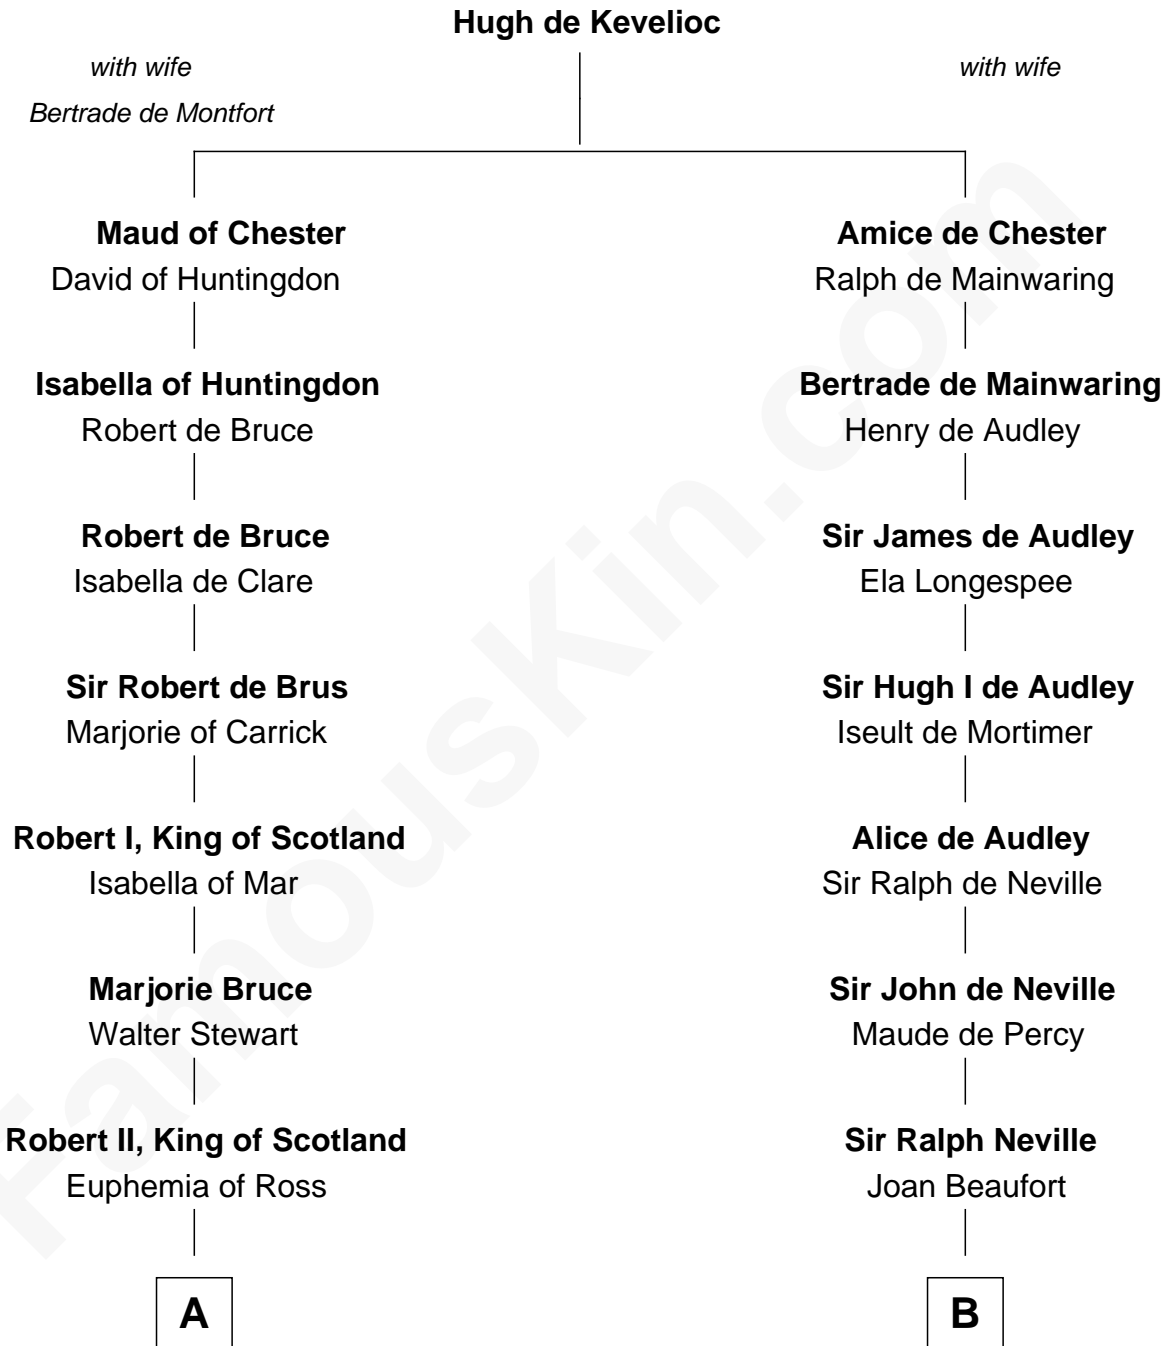

FamousKin.com

Relationship Chart of

Patrick Henry

1st and 6th Governor of Virginia

11th cousin 7 times removed of

Catherine Parr

6th Wife of King Henry VIII

C

—
John Henry
Mrs. Sarah Winston Syme

—
Patrick Henry
1st & 6th Gov. of Virginia

FamousKin.com