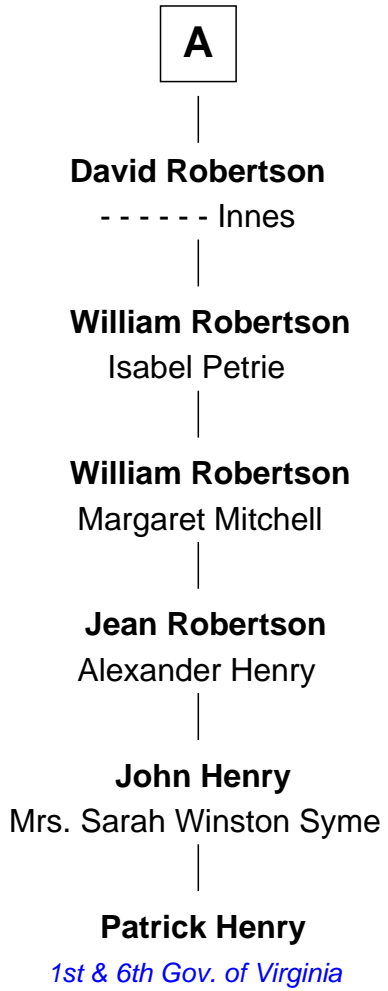

# FamousKin.com Relationship Chart of

**Patrick Henry**

*1st and 6th Governor of Virginia*

6th cousin 6 times removed of

**Catherine Parr**

*6th Wife of King Henry VIII*

**Edmund Fitzalan**

Alice de Warenne

**Richard Fitzalan**  
Eleanor Plantagenet

**Aline Fitzalan**  
Sir Roger le Strange

**Alice Fitzalan**  
Sir Thomas de Holand

**Lucy le Strange**  
Sir William Willoughby

**Margaret de Holand**  
Sir John Beaufort

**Margery Willoughby**  
Sir William FitzHugh

**Joan Beaufort**  
Sir James Stewart

**Sir Henry FitzHugh**  
Alice de Neville

**John Stewart**  
Eleanor Sinclair

**Elizabeth FitzHugh**  
Sir William Parr

**Elizabeth Stewart**  
Alexander Robertson

**Sir Thomas Parr**  
Maud Green

**John Robertson**  
Margaret Crichton

**Catherine Parr**  
*6th Wife of King Henry VIII*

**A**

FamousKin.com