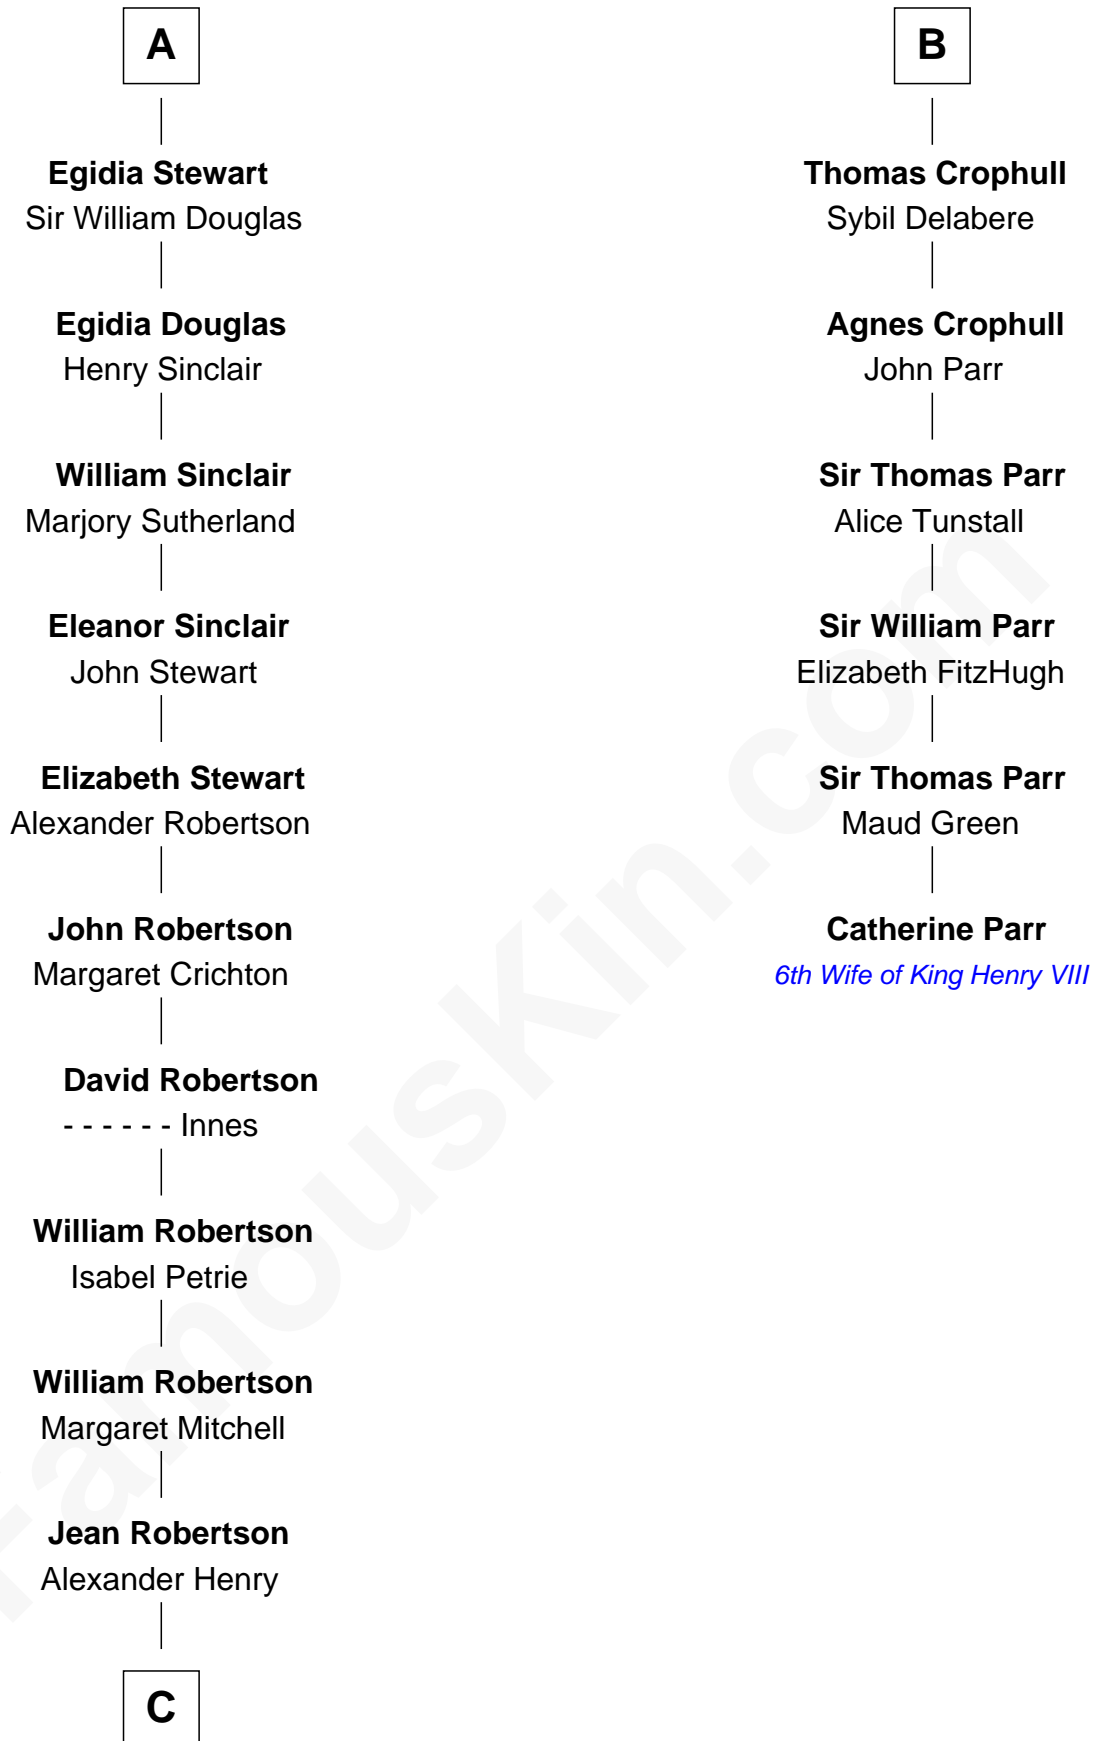

FamousKin.com

Relationship Chart of

Patrick Henry

1st and 6th Governor of Virginia

12th cousin 6 times removed of

Catherine Parr

6th Wife of King Henry VIII

C

—
John Henry
Mrs. Sarah Winston Syme

—
Patrick Henry
1st & 6th Gov. of Virginia

FamousKin.com