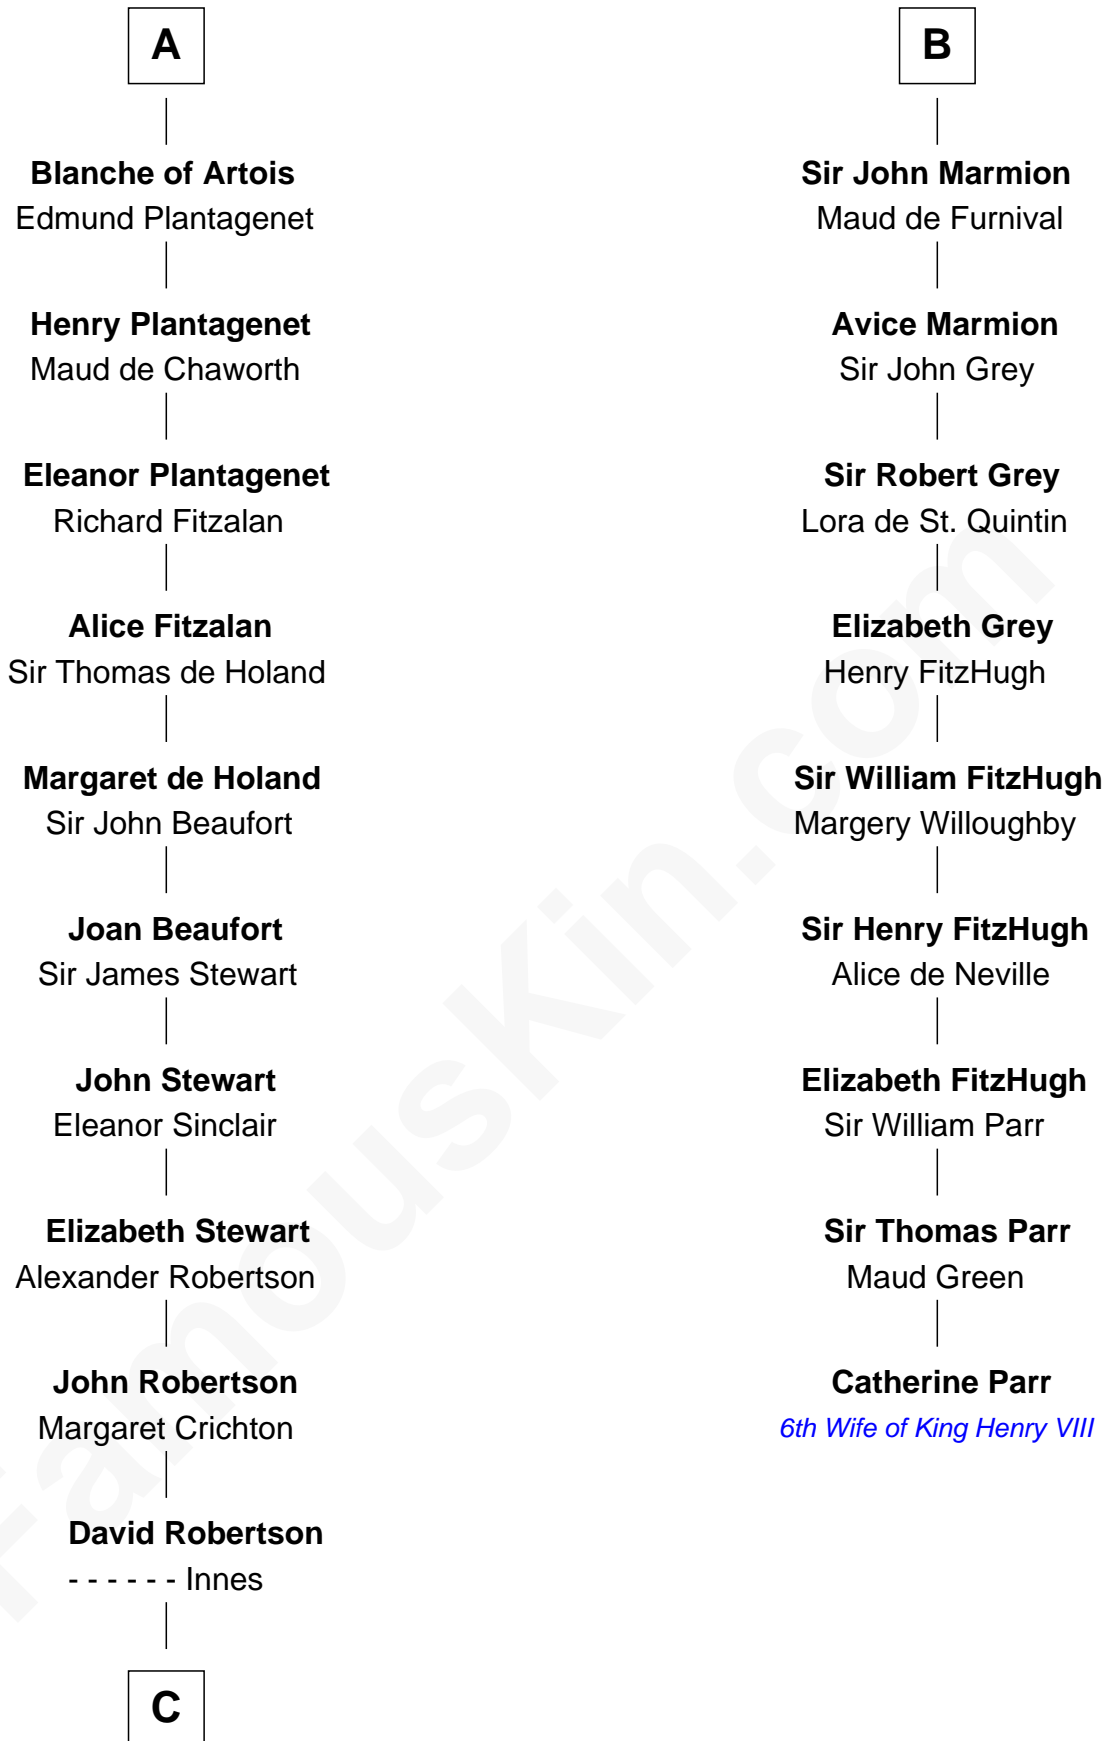

FamousKin.com

Relationship Chart of

Patrick Henry

1st and 6th Governor of Virginia

15th cousin 6 times removed of

Catherine Parr

6th Wife of King Henry VIII

Albert III, Count of Namur

Ida of Saxony

C

William Robertson

Isabel Petrie

William Robertson

Margaret Mitchell

Jean Robertson

Alexander Henry