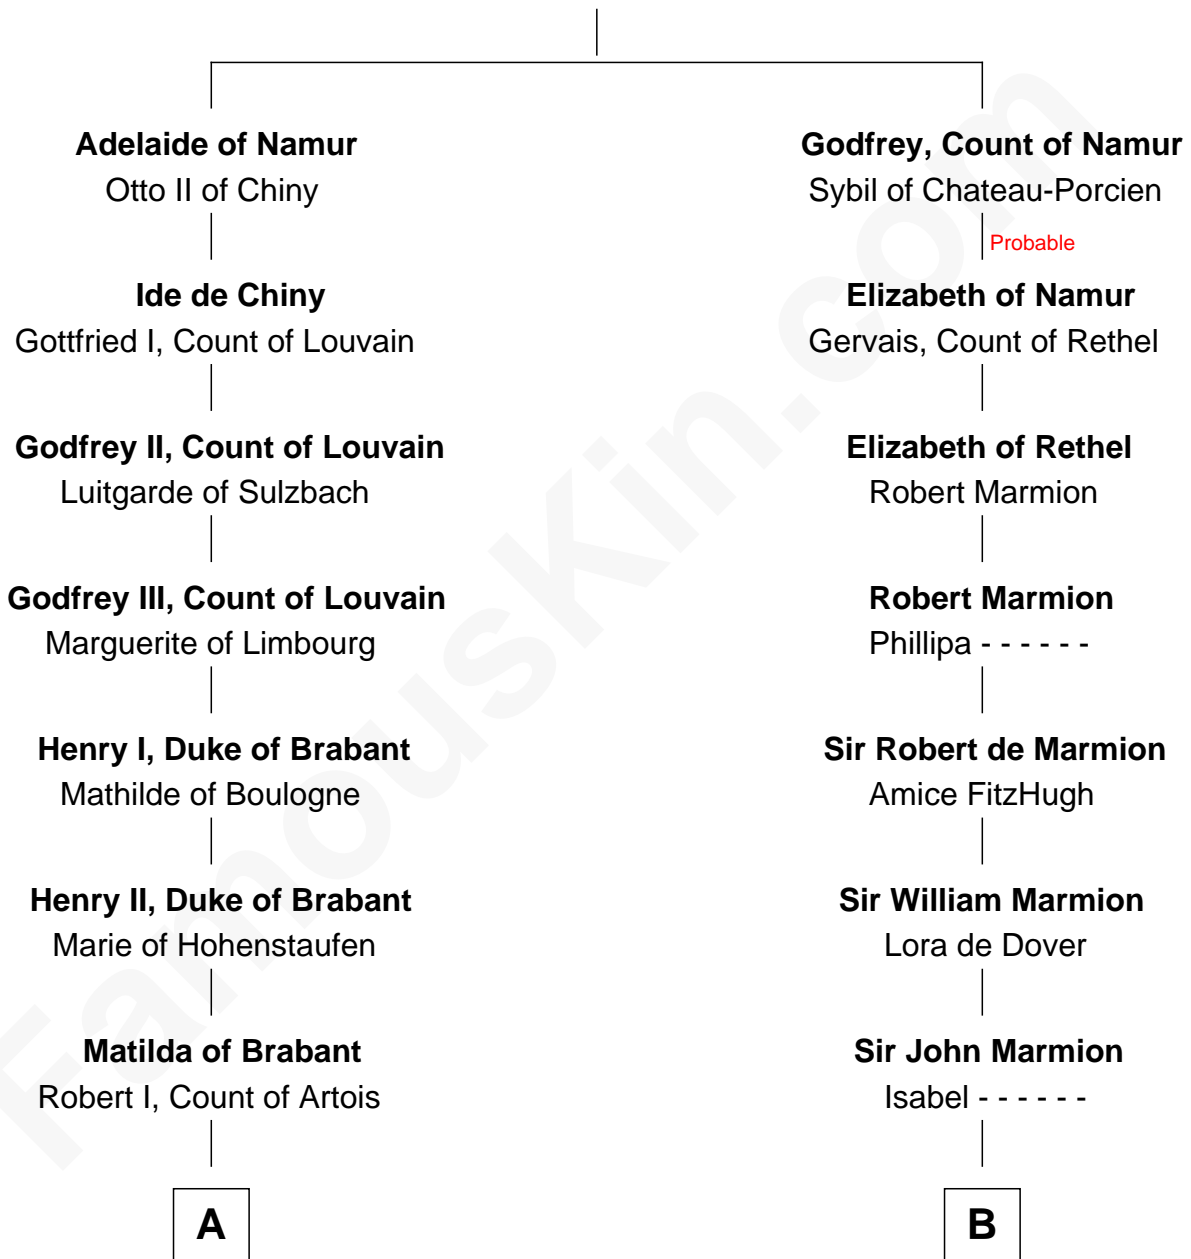

FamousKin.com

Relationship Chart of

Patrick Henry

1st and 6th Governor of Virginia

15th cousin 6 times removed of

Catherine Parr

6th Wife of King Henry VIII

Albert III, Count of Namur

Ida of Saxony

C

William Robertson

Isabel Petrie

William Robertson

Margaret Mitchell

Jean Robertson

Alexander Henry

John Henry

Mrs. Sarah Winston Syme

Patrick Henry

1st & 6th Gov. of Virginia

FamousKin.com