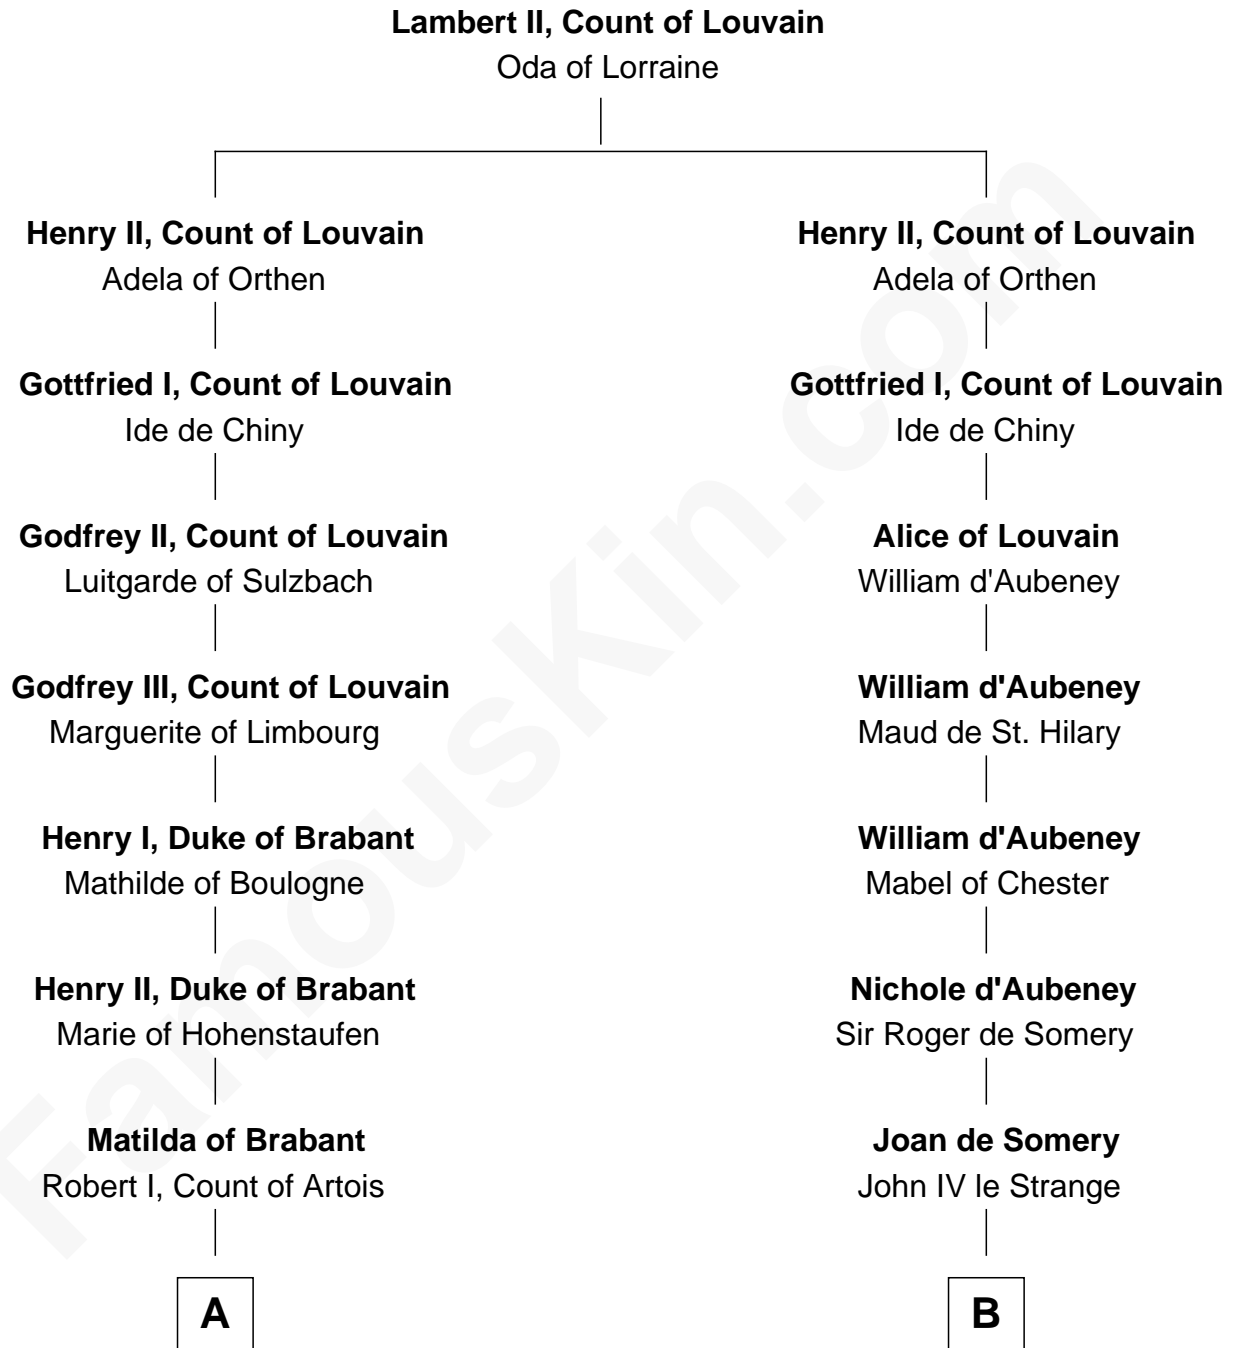

FamousKin.com

Relationship Chart of

Patrick Henry

1st and 6th Governor of Virginia

16th cousin 5 times removed of

Catherine Parr

6th Wife of King Henry VIII

C

William Robertson

Isabel Petrie

William Robertson

Margaret Mitchell

Jean Robertson

Alexander Henry

John Henry

Mrs. Sarah Winston Syme

Patrick Henry

1st & 6th Gov. of Virginia