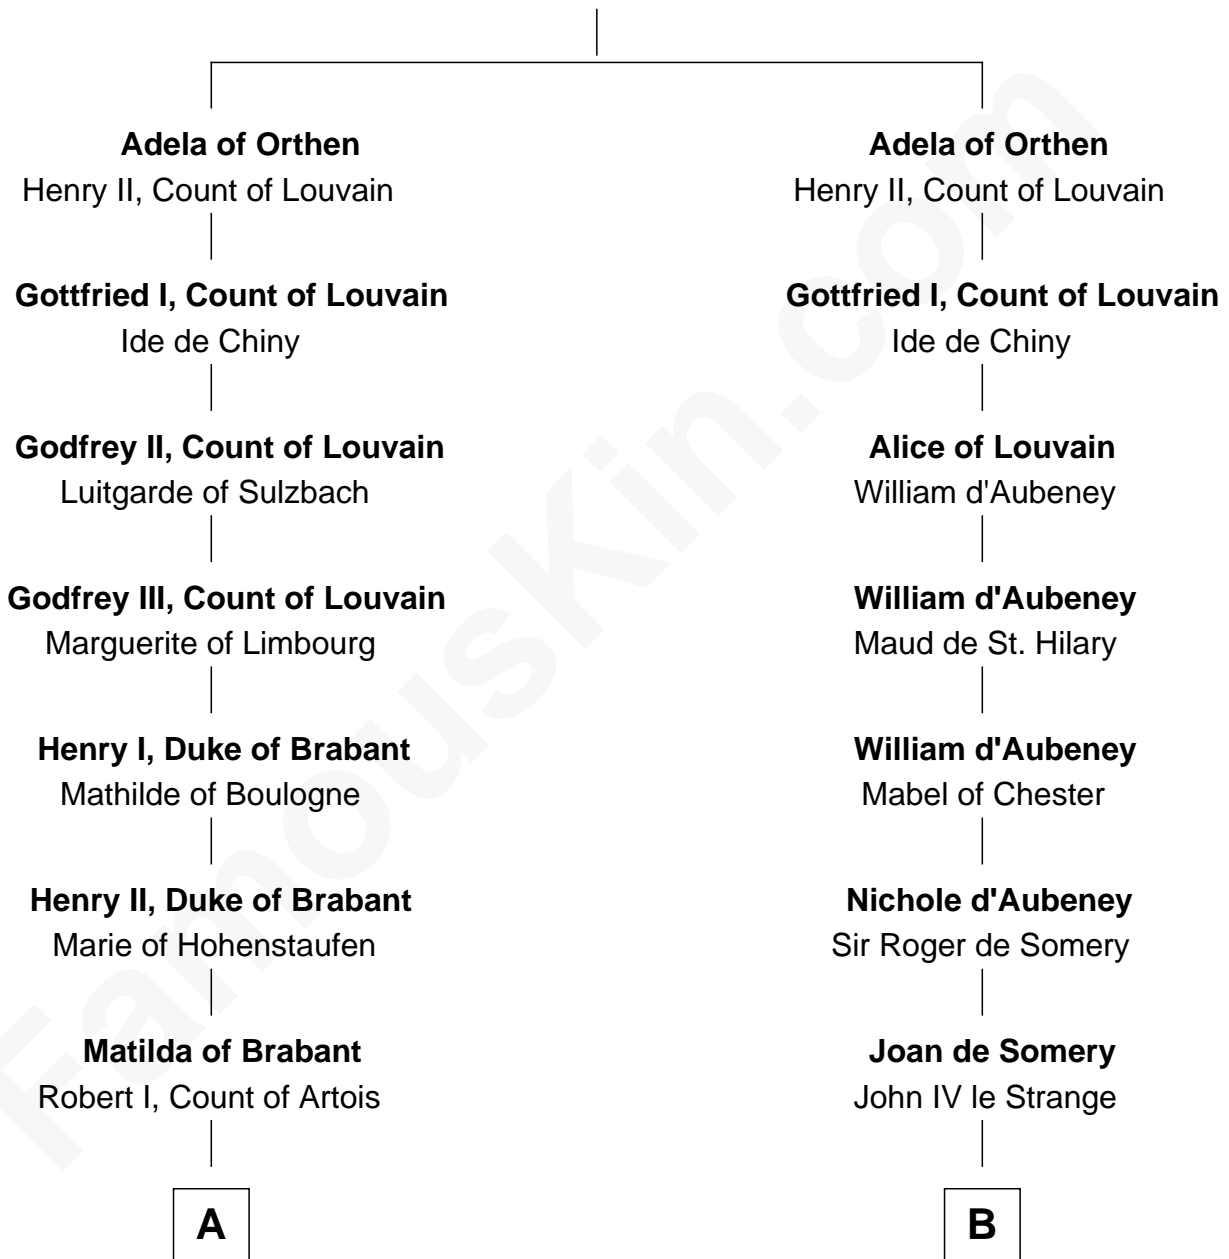

FamousKin.com

Relationship Chart of

Patrick Henry

1st and 6th Governor of Virginia

16th cousin 5 times removed of

Catherine Parr

6th Wife of King Henry VIII

Everard, Count of Orthen

C

William Robertson

Isabel Petrie

William Robertson

Margaret Mitchell

Jean Robertson

Alexander Henry

John Henry

Mrs. Sarah Winston Syme

Patrick Henry

1st & 6th Gov. of Virginia

FamousKin.com