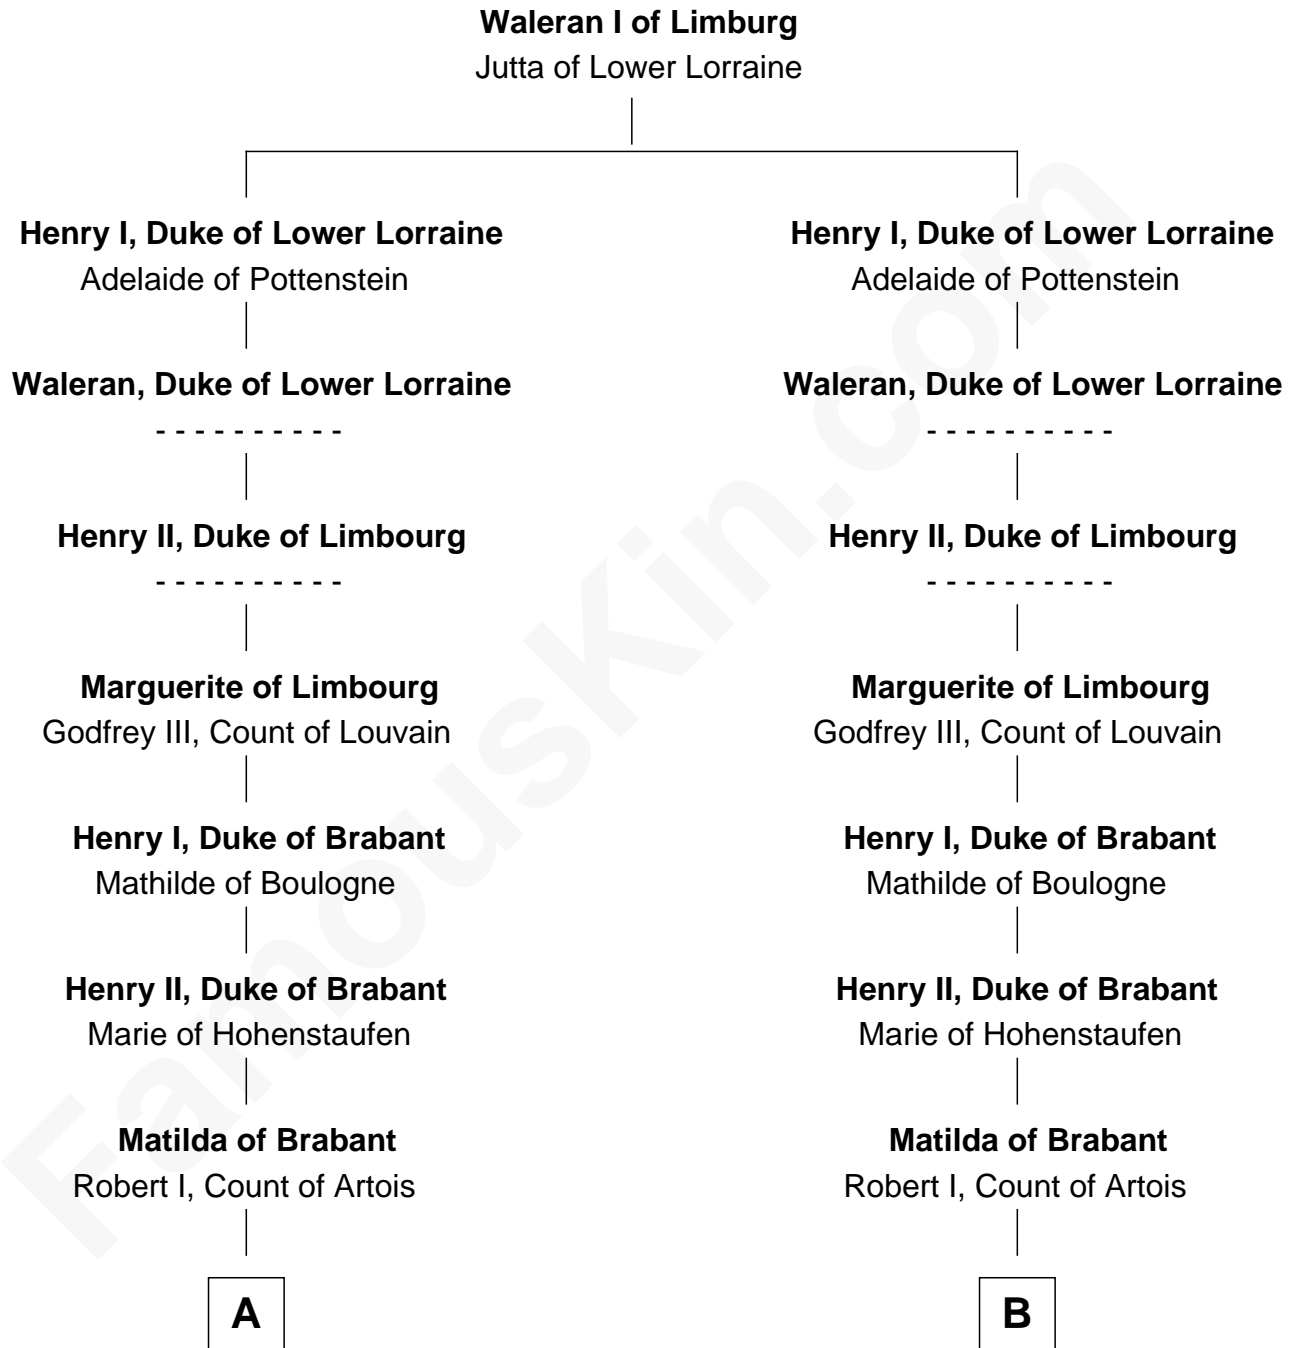

FamousKin.com Relationship Chart of

Patrick Henry

1st and 6th Governor of Virginia

17th cousin 4 times removed of

Catherine Parr

6th Wife of King Henry VIII

C

William Robertson

Isabel Petrie

William Robertson

Margaret Mitchell

Jean Robertson

Alexander Henry

John Henry

Mrs. Sarah Winston Syme

Patrick Henry

1st & 6th Gov. of Virginia