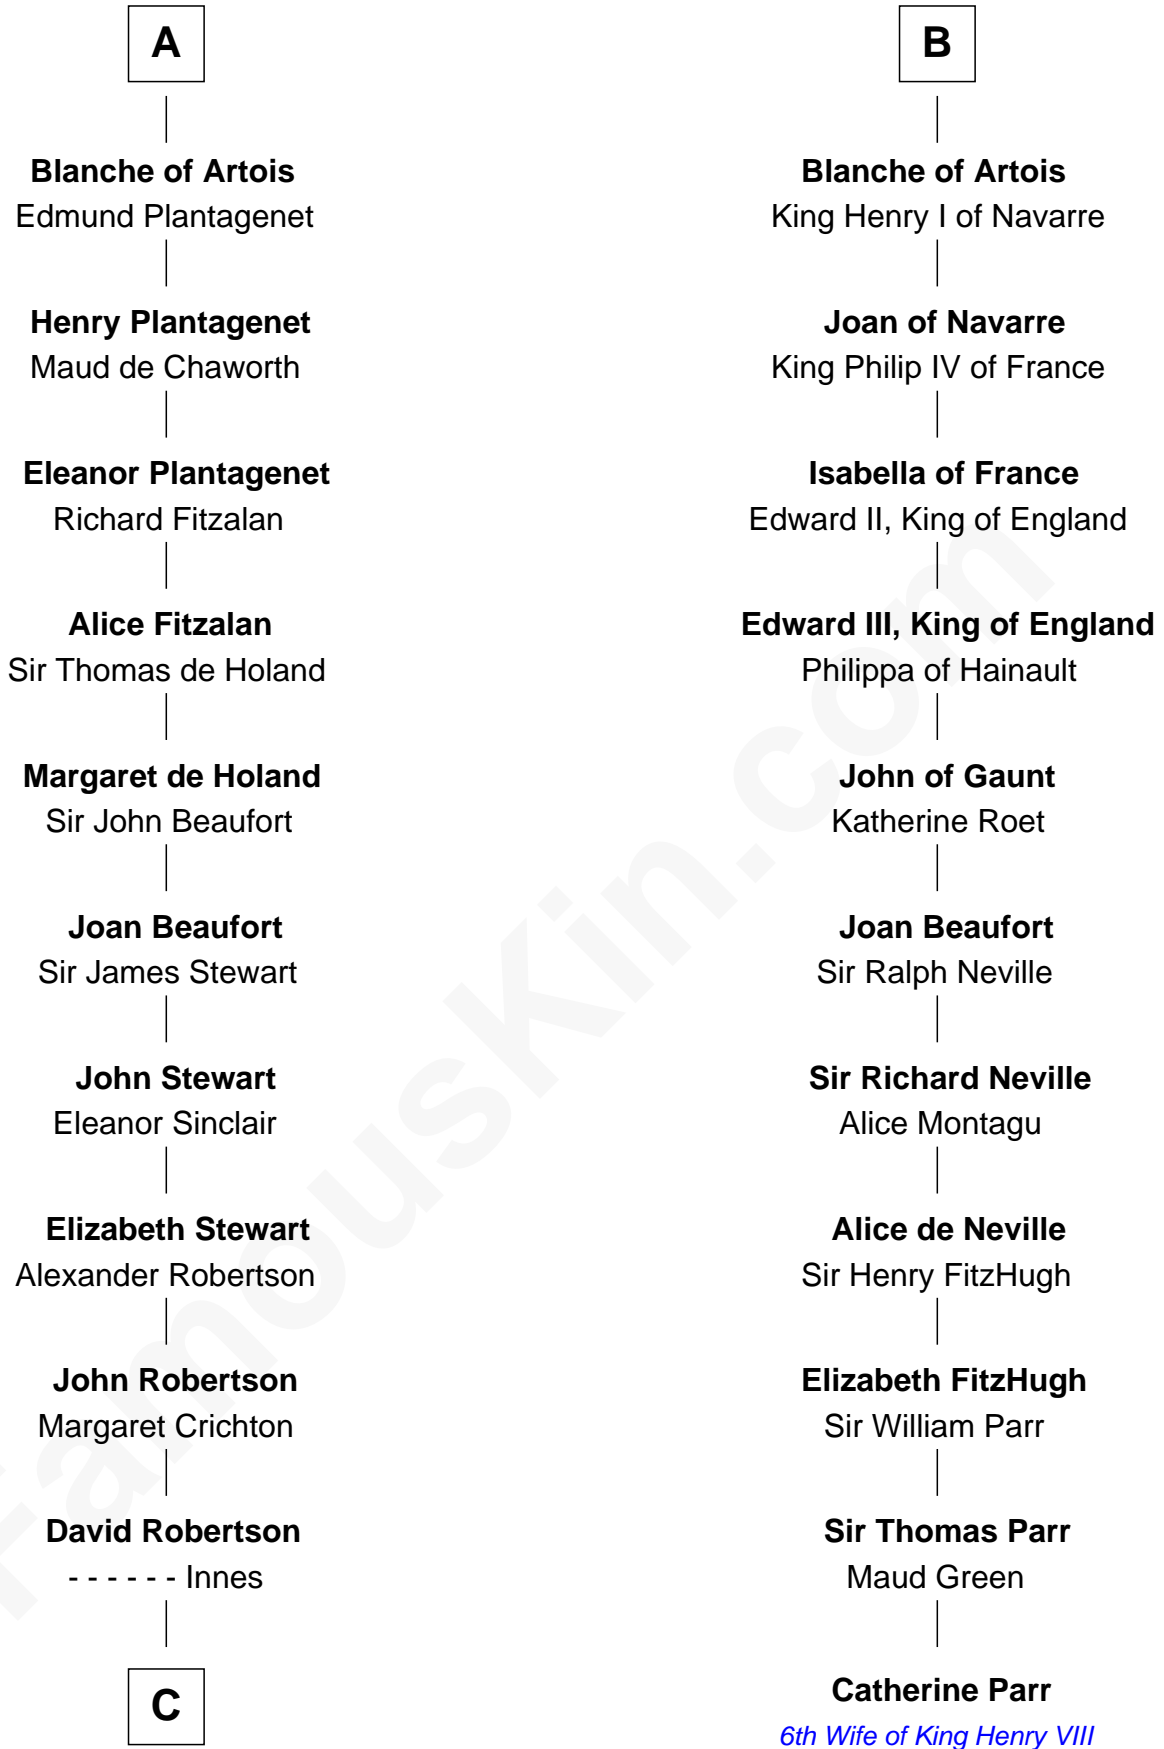

FamousKin.com Relationship Chart of

Patrick Henry

1st and 6th Governor of Virginia

17th cousin 4 times removed of

Catherine Parr

6th Wife of King Henry VIII

Godfrey III, Duke of Lower Lorraine

Doda - - - - -

C

William Robertson

Isabel Petrie

William Robertson

Margaret Mitchell

Jean Robertson

Alexander Henry

John Henry