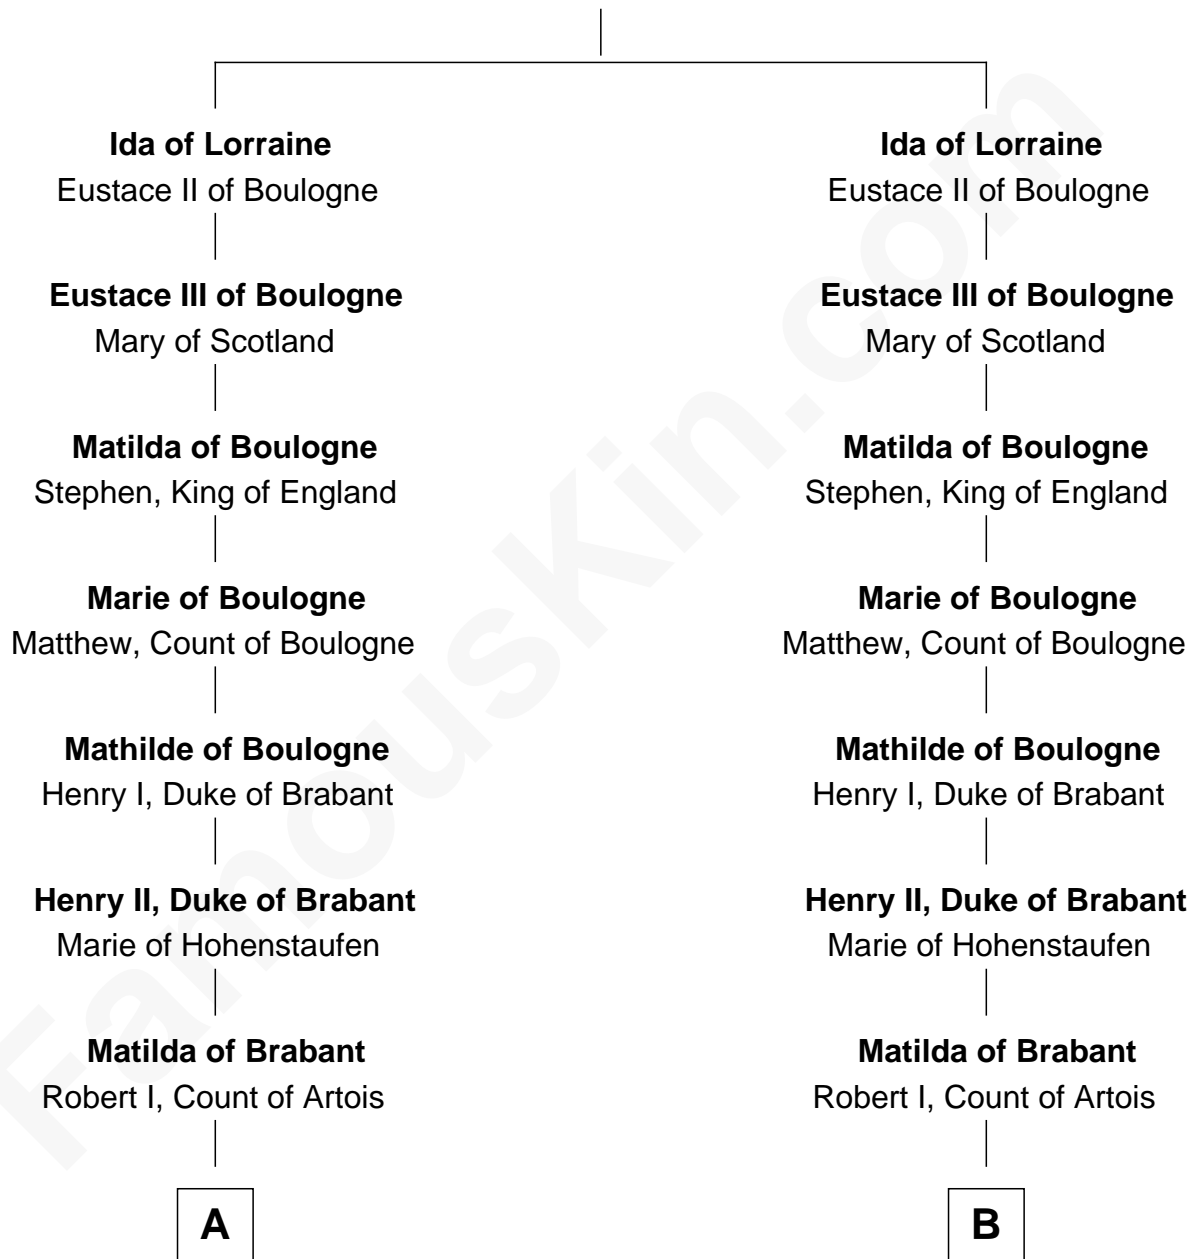

FamousKin.com Relationship Chart of

Patrick Henry

1st and 6th Governor of Virginia

17th cousin 4 times removed of

Catherine Parr

6th Wife of King Henry VIII

Godfrey III, Duke of Lower Lorraine

Doda - - - - -

C

William Robertson

Isabel Petrie

William Robertson

Margaret Mitchell

Jean Robertson

Alexander Henry

John Henry

Mrs. Sarah Winston Syme

Patrick Henry

1st & 6th Gov. of Virginia

FamousKin.com