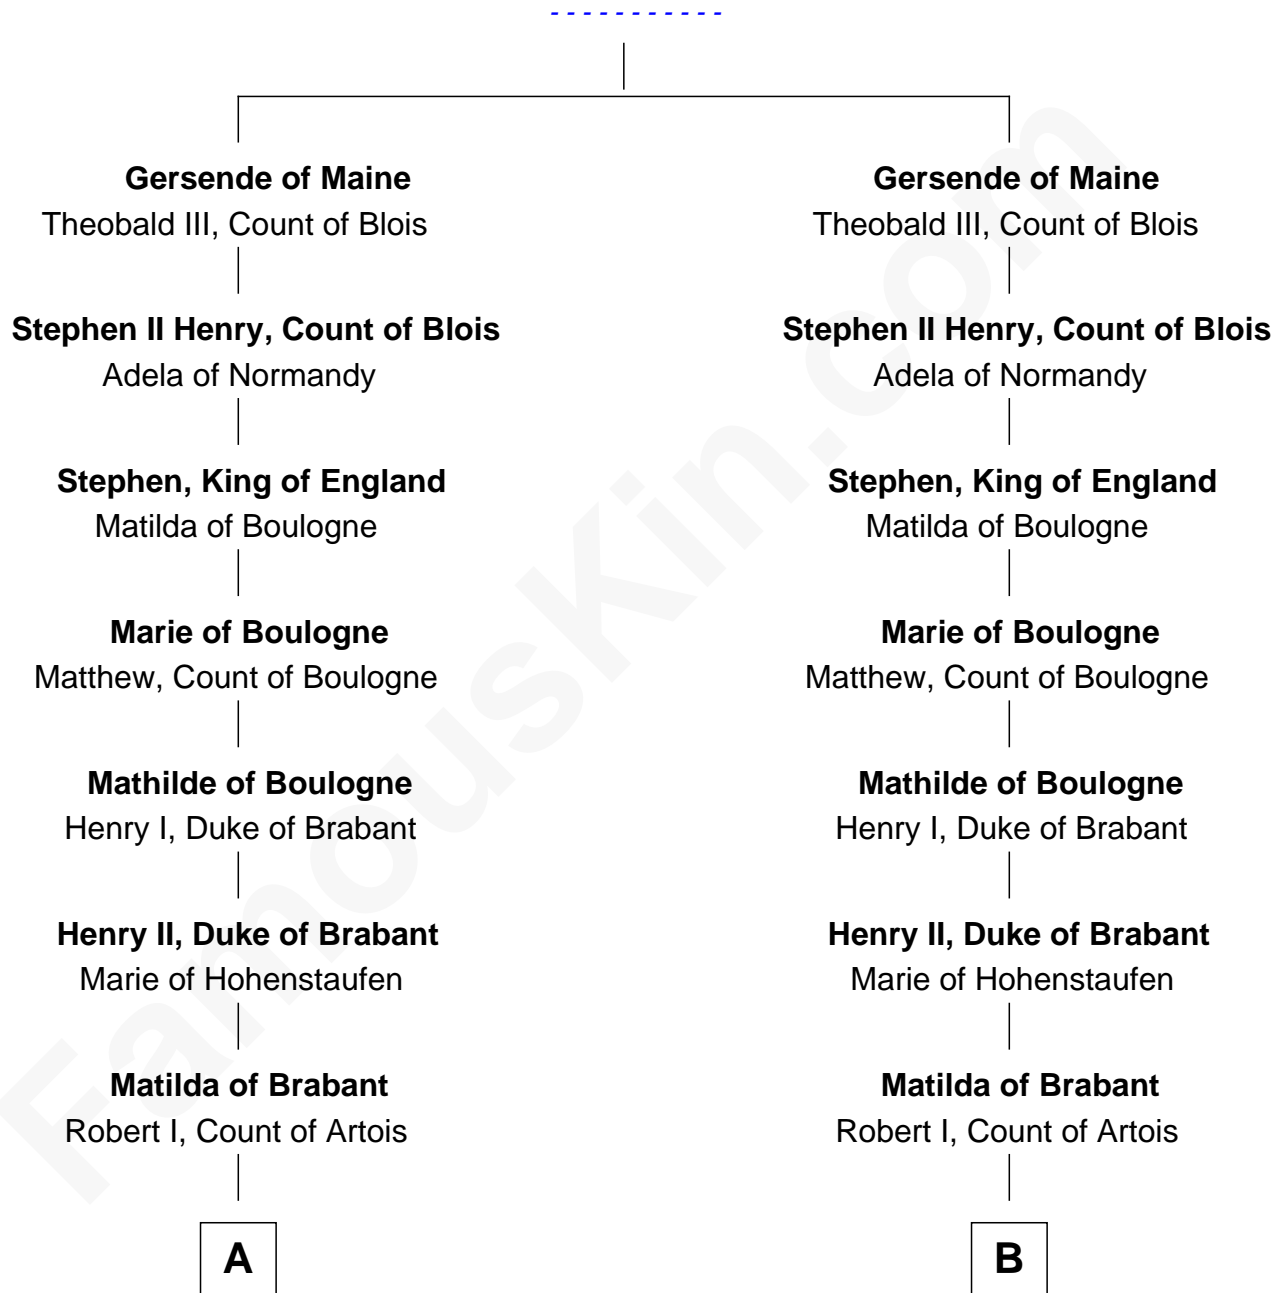

FamousKin.com Relationship Chart of

Patrick Henry

1st and 6th Governor of Virginia

17th cousin 4 times removed of

Catherine Parr

6th Wife of King Henry VIII

Herbert I, Count of Maine

C

William Robertson

Isabel Petrie

William Robertson

Margaret Mitchell

Jean Robertson

Alexander Henry

John Henry

Mrs. Sarah Winston Syme

Patrick Henry

1st & 6th Gov. of Virginia

FamousKin.com