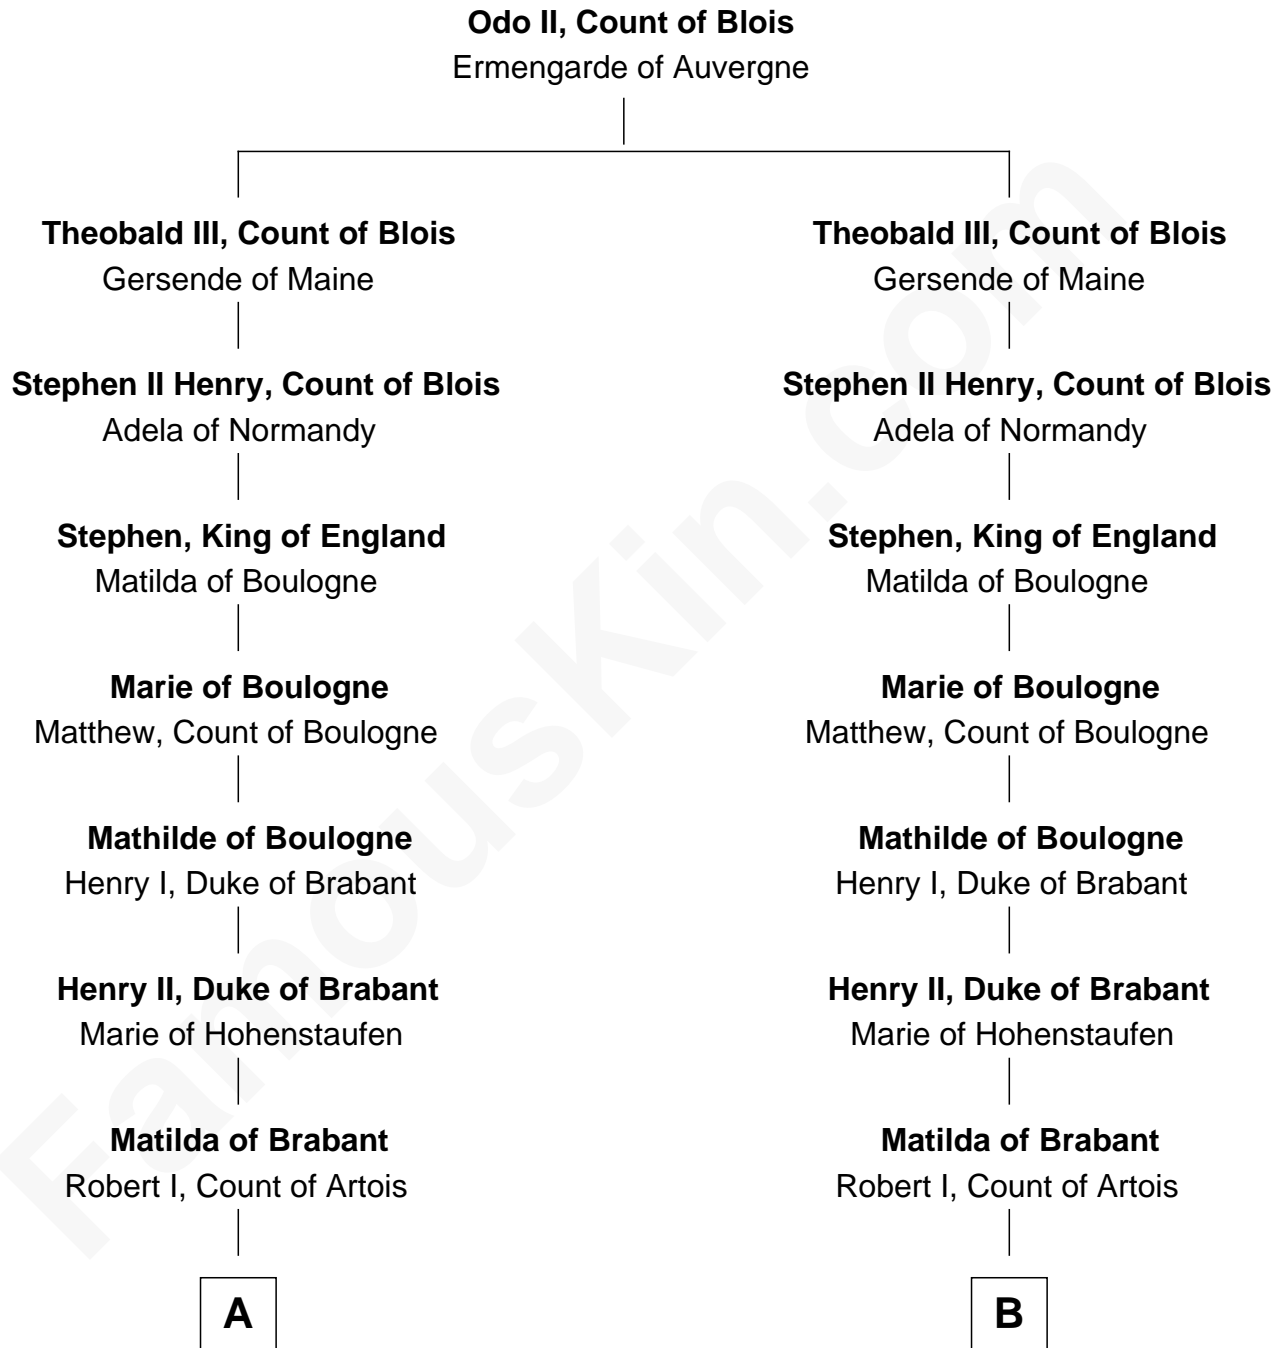

FamousKin.com

Relationship Chart of

Patrick Henry

1st and 6th Governor of Virginia

17th cousin 4 times removed of

Catherine Parr

6th Wife of King Henry VIII

C

William Robertson

Isabel Petrie

William Robertson

Margaret Mitchell

Jean Robertson

Alexander Henry

John Henry

Mrs. Sarah Winston Syme

Patrick Henry

1st & 6th Gov. of Virginia

FamousKin.com