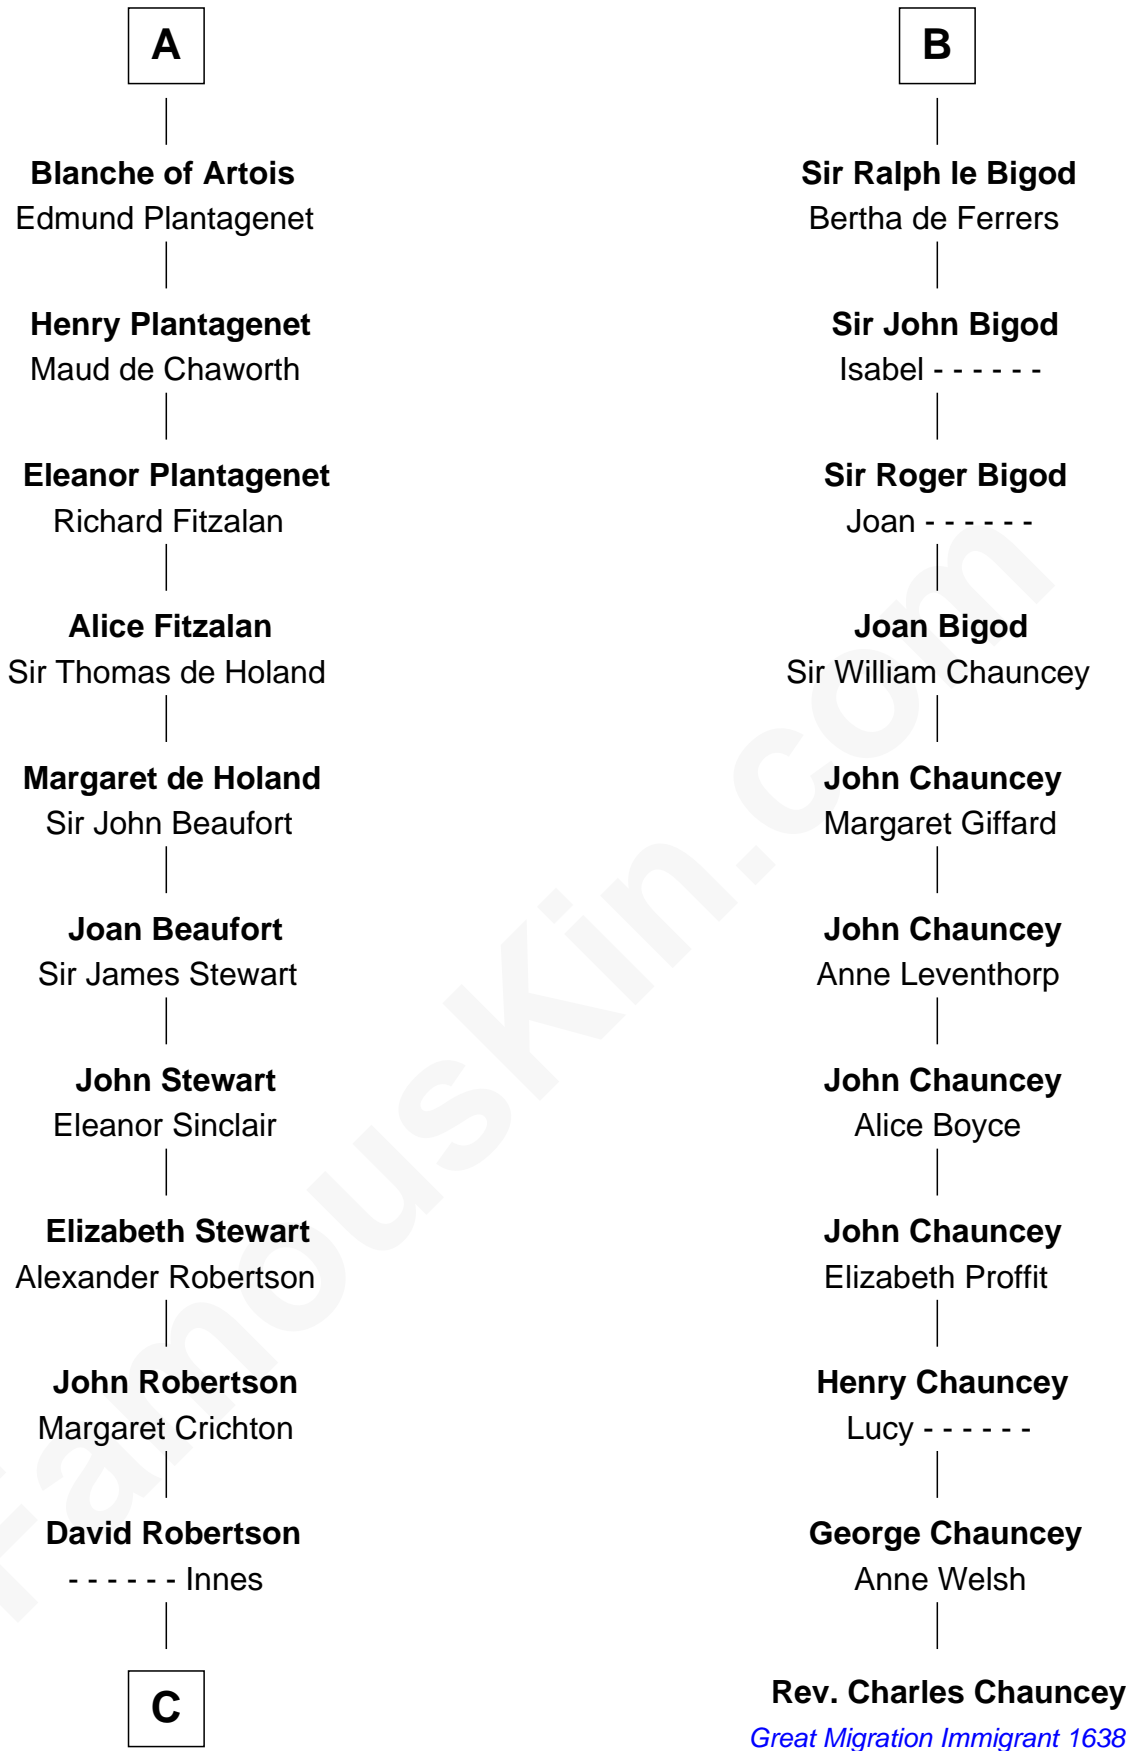

FamousKin.com

Relationship Chart of

Patrick Henry

1st and 6th Governor of Virginia

17th cousin 4 times removed of

Rev. Charles Chauncey

(1589 - 1671/2) Great Migration Immigrant 1638

C

William Robertson

Isabel Petrie

William Robertson

Margaret Mitchell

Jean Robertson

Alexander Henry

John Henry

Mrs. Sarah Winston Syme