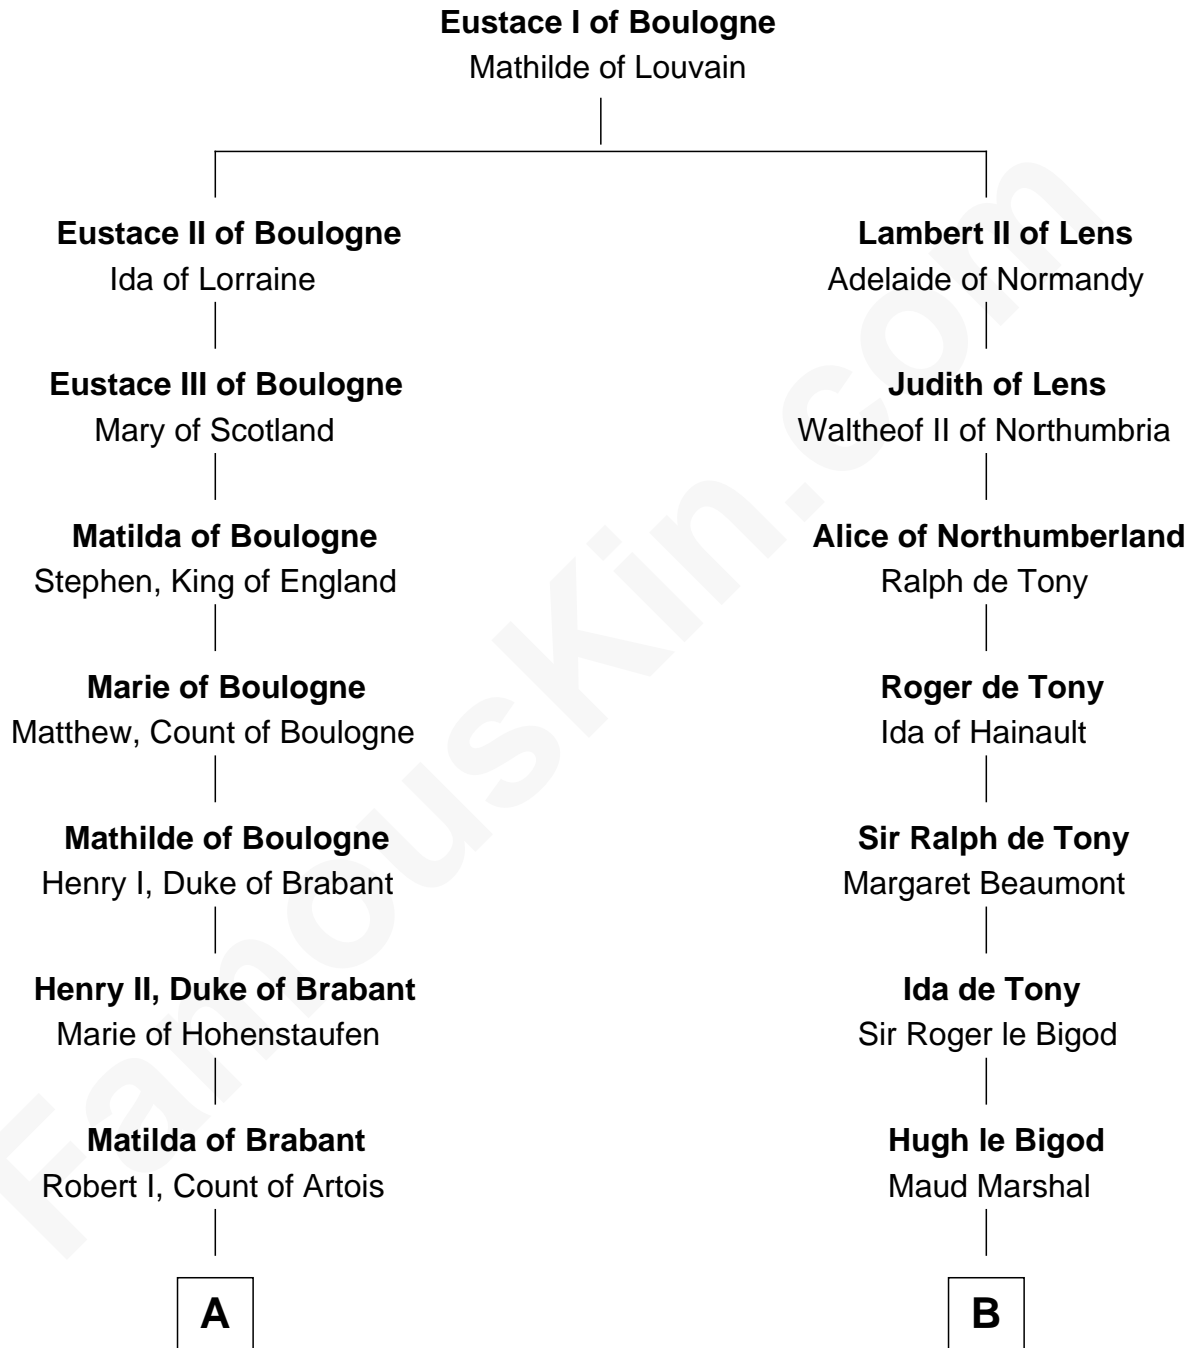

FamousKin.com

Relationship Chart of

Patrick Henry

1st and 6th Governor of Virginia

17th cousin 4 times removed of

Rev. Charles Chauncey

(1589 - 1671/2) Great Migration Immigrant 1638

C

William Robertson

Isabel Petrie

William Robertson

Margaret Mitchell

Jean Robertson

Alexander Henry

John Henry

Mrs. Sarah Winston Syme

Patrick Henry

1st & 6th Gov. of Virginia

FamousKin.com