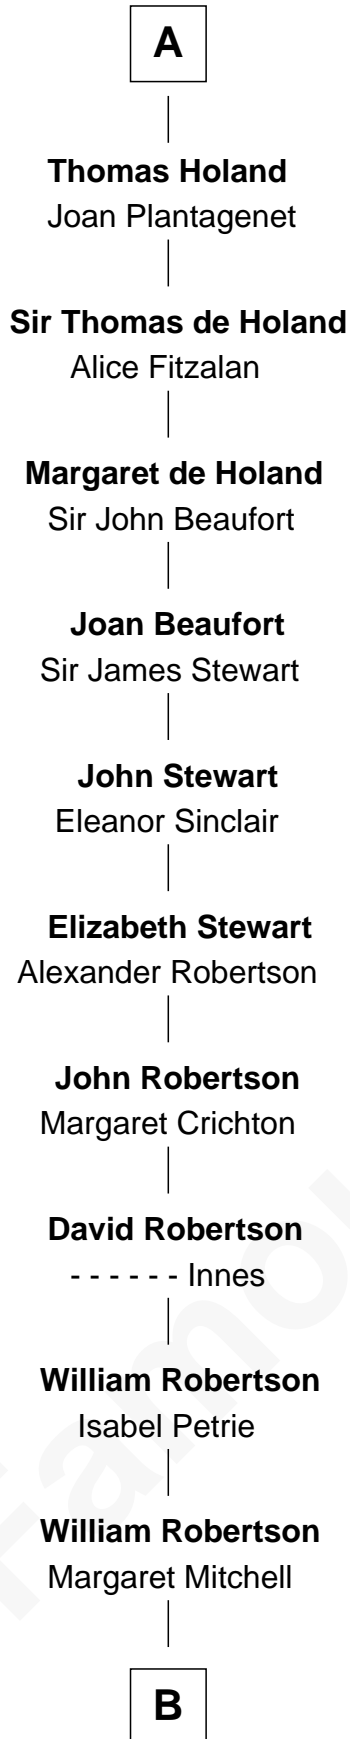

FamousKin.com Relationship Chart of

Patrick Henry

1st and 6th Governor of Virginia

1st cousin 18 times removed of

William d'Aubeny

Magna Carta Surety

B

—
Jean Robertson

Alexander Henry

—
John Henry

Mrs. Sarah Winston Syme

—
Patrick Henry

1st & 6th Gov. of Virginia

FamousKin.com