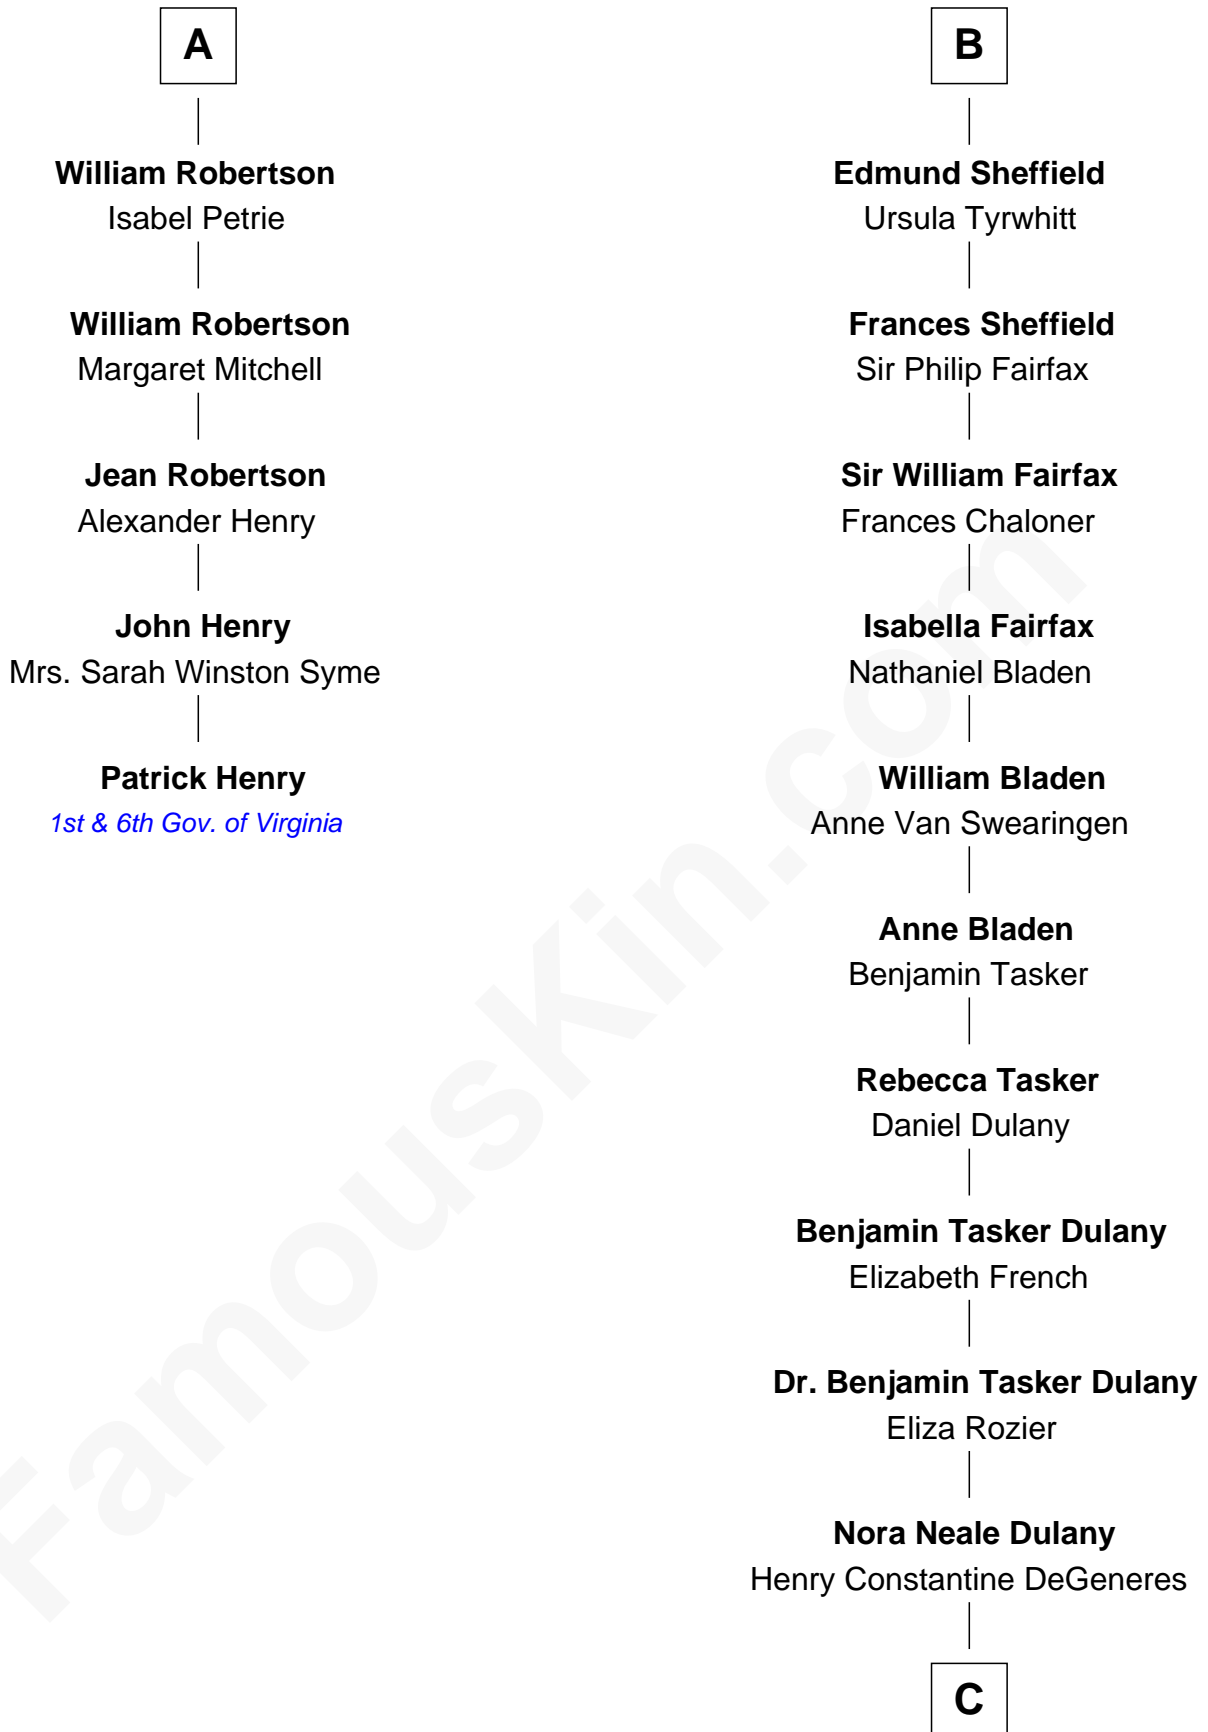

# FamousKin.com Relationship Chart of

**Patrick Henry**

*1st and 6th Governor of Virginia*

11th cousin 10 times removed of

**Ellen DeGeneres**

*Comedienne and TV Personality*

**Richard Fitzalan**  
Eleanor Plantagenet

**Alice Fitzalan**  
Sir Thomas de Holand

**Margaret de Holand**  
Sir John Beaufort

**Joan Beaufort**  
Sir James Stewart

**John Stewart**  
Eleanor Sinclair

**Elizabeth Stewart**  
Alexander Robertson

**John Robertson**  
Margaret Crichton

**David Robertson**  
----- Innes

**A**

**Sir Richard Fitzalan**  
Elizabeth de Bohun

**Elizabeth Fitzalan**  
Sir Thomas Mowbray

**Margaret Mowbray**  
Sir Robert Howard

**Sir John Howard**  
Katherine Moleyns

**Sir Thomas Howard**  
Agnes Tilney

**Sir William Howard**  
Margaret Gamage

**Douglas Howard**  
Sir John Sheffield

**B**

C

**Joseph C. DeGeneres**

Mary Whittemore

**Alfred George DeGeneres**