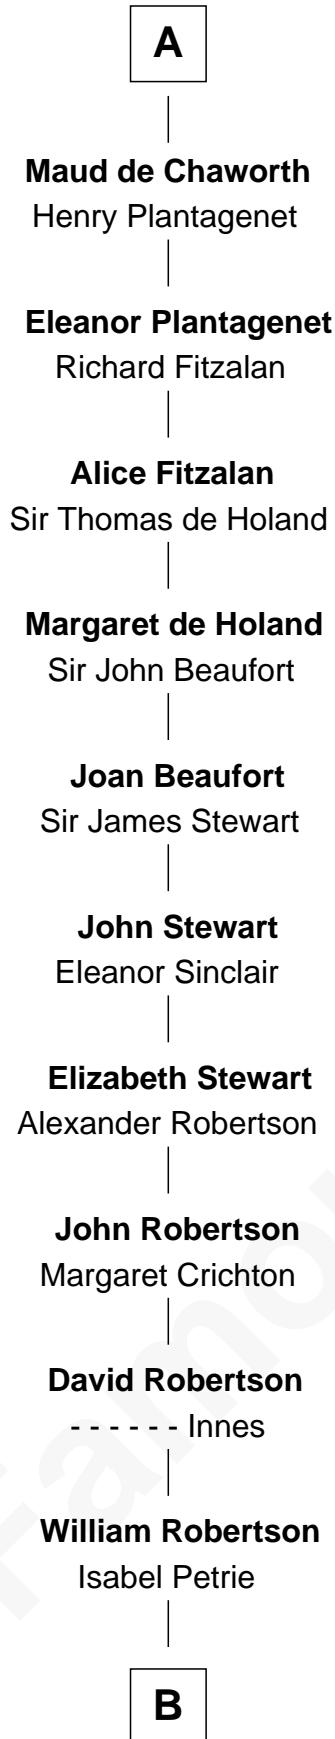

FamousKin.com Relationship Chart of

Patrick Henry

1st and 6th Governor of Virginia

2nd cousin 18 times removed of

Robert Fitzwalter

Magna Carta Surety

Richard Fitzgilbert

Rohese Giffard

Gilbert Fitzrichard de Clare
Adeliza de Clermont-en-Beauvaisis

Richard Fitzgilbert de Clare

Adeliza de Meschines

Roger de Clare
Maud de St. Hilary

Aveline de Clare
Sir Geoffrey FitzPiers

Sir John FitzGeoffrey
Isabel le Bigod

Maud FitzJohn
William de Beauchamp

Isabella de Beauchamp
Sir Patrick de Chaworth

A

Robert Fitzrichard

Maud de St. Liz

Sir Walter Fitzrobert

Maud de Lucy

Robert Fitzwalter
Magna Carta Surety

B

—
William Robertson

Margaret Mitchell

—
Jean Robertson

Alexander Henry

—
John Henry

Mrs. Sarah Winston Syme

—
Patrick Henry