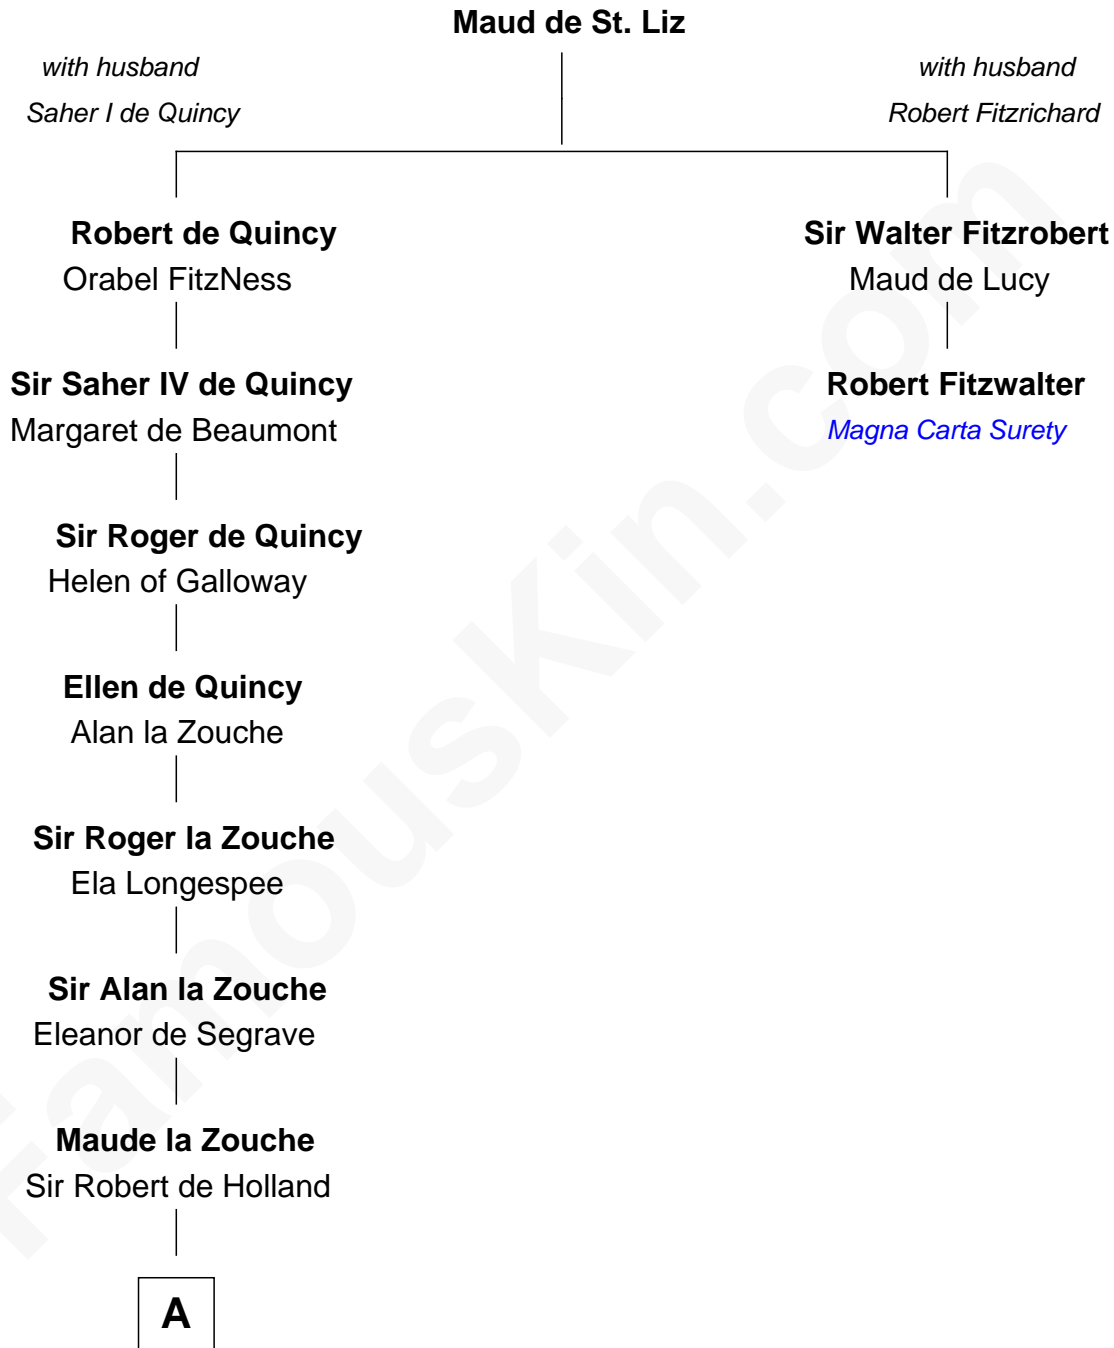

FamousKin.com Relationship Chart of

Patrick Henry

1st and 6th Governor of Virginia

1st cousin 18 times removed of

Robert Fitzwalter

Magna Carta Surety

B

—
Jean Robertson

Alexander Henry

—
John Henry

Mrs. Sarah Winston Syme

—
Patrick Henry

1st & 6th Gov. of Virginia

FamousKin.com