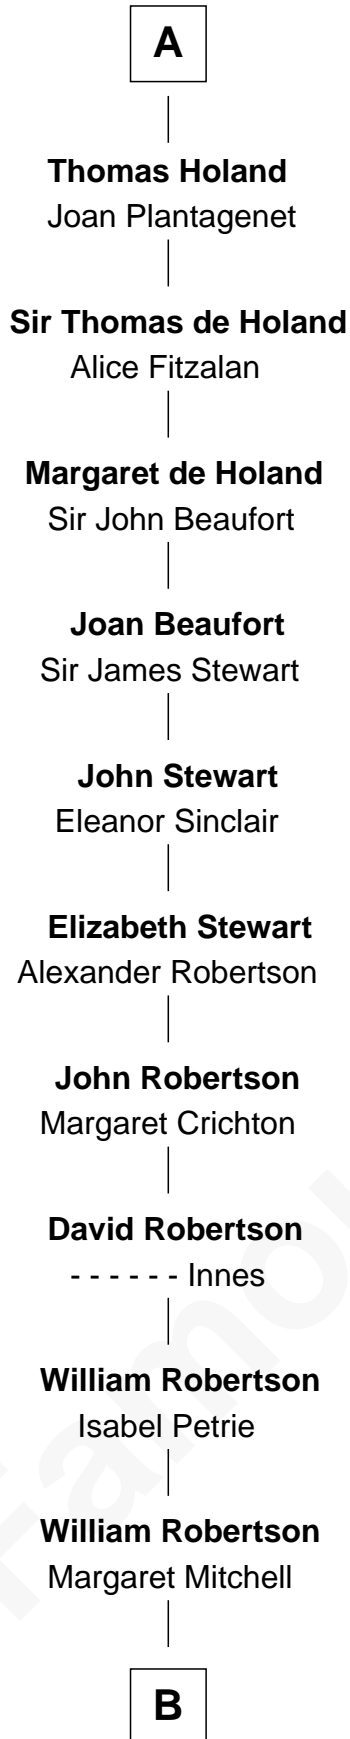

FamousKin.com Relationship Chart of

Patrick Henry

1st and 6th Governor of Virginia

1st cousin 18 times removed of

Robert Fitzwalter

Magna Carta Surety

B

—
Jean Robertson

Alexander Henry

—
John Henry

Mrs. Sarah Winston Syme

—
Patrick Henry

1st & 6th Gov. of Virginia

FamousKin.com