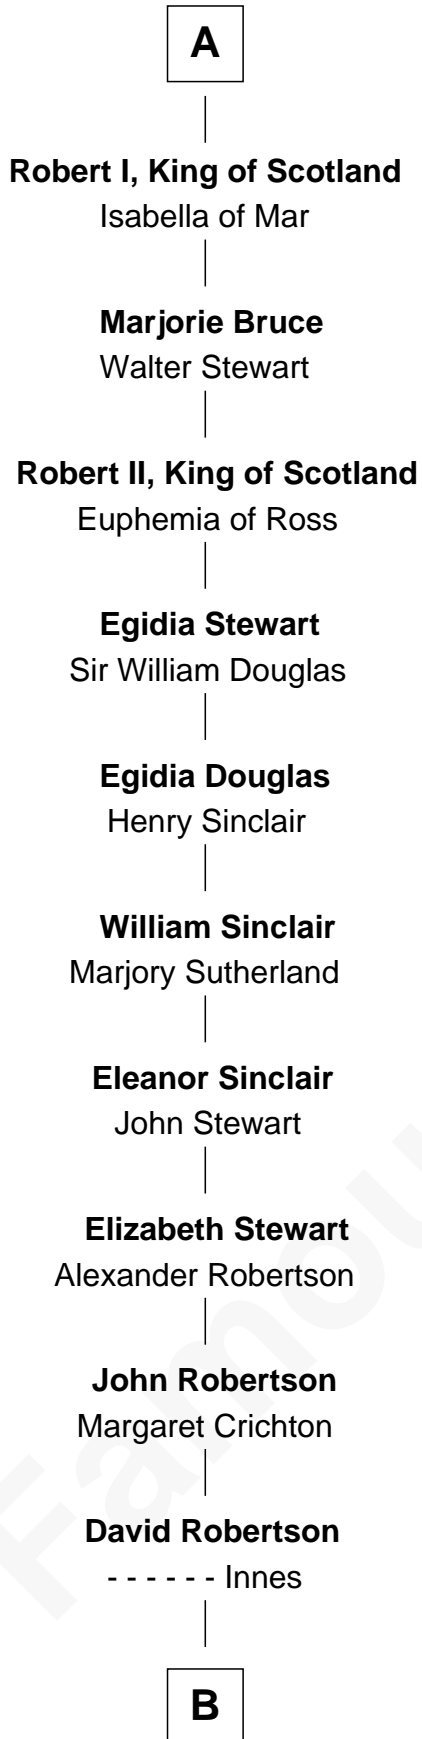

FamousKin.com Relationship Chart of

Patrick Henry

1st and 6th Governor of Virginia

4th cousin 17 times removed of

Robert Fitzwalter

Magna Carta Surety

Lambert II of Lens
Adelaide of Normandy

Judith of Lens
Waltheof II of Northumbria

Maud of Northumberland
David I, King of Scotland

Henry of Huntingdon
Ada de Warenne

David of Huntingdon
Maud of Chester

Isabella of Huntingdon
Robert de Bruce

Robert de Bruce
Isabella de Clare

Sir Robert de Brus
Marjorie of Carrick

A

Judith of Lens
Waltheof II of Northumbria

Maud of Northumberland
Simon I de St. Liz

Maud de St. Liz
Robert Fitzrichard

Sir Walter Fitzrobert
Maud de Lucy

Robert Fitzwalter
Magna Carta Surety

B

William Robertson

Isabel Petrie

William Robertson

Margaret Mitchell

Jean Robertson

Alexander Henry

John Henry

Mrs. Sarah Winston Syme

Patrick Henry