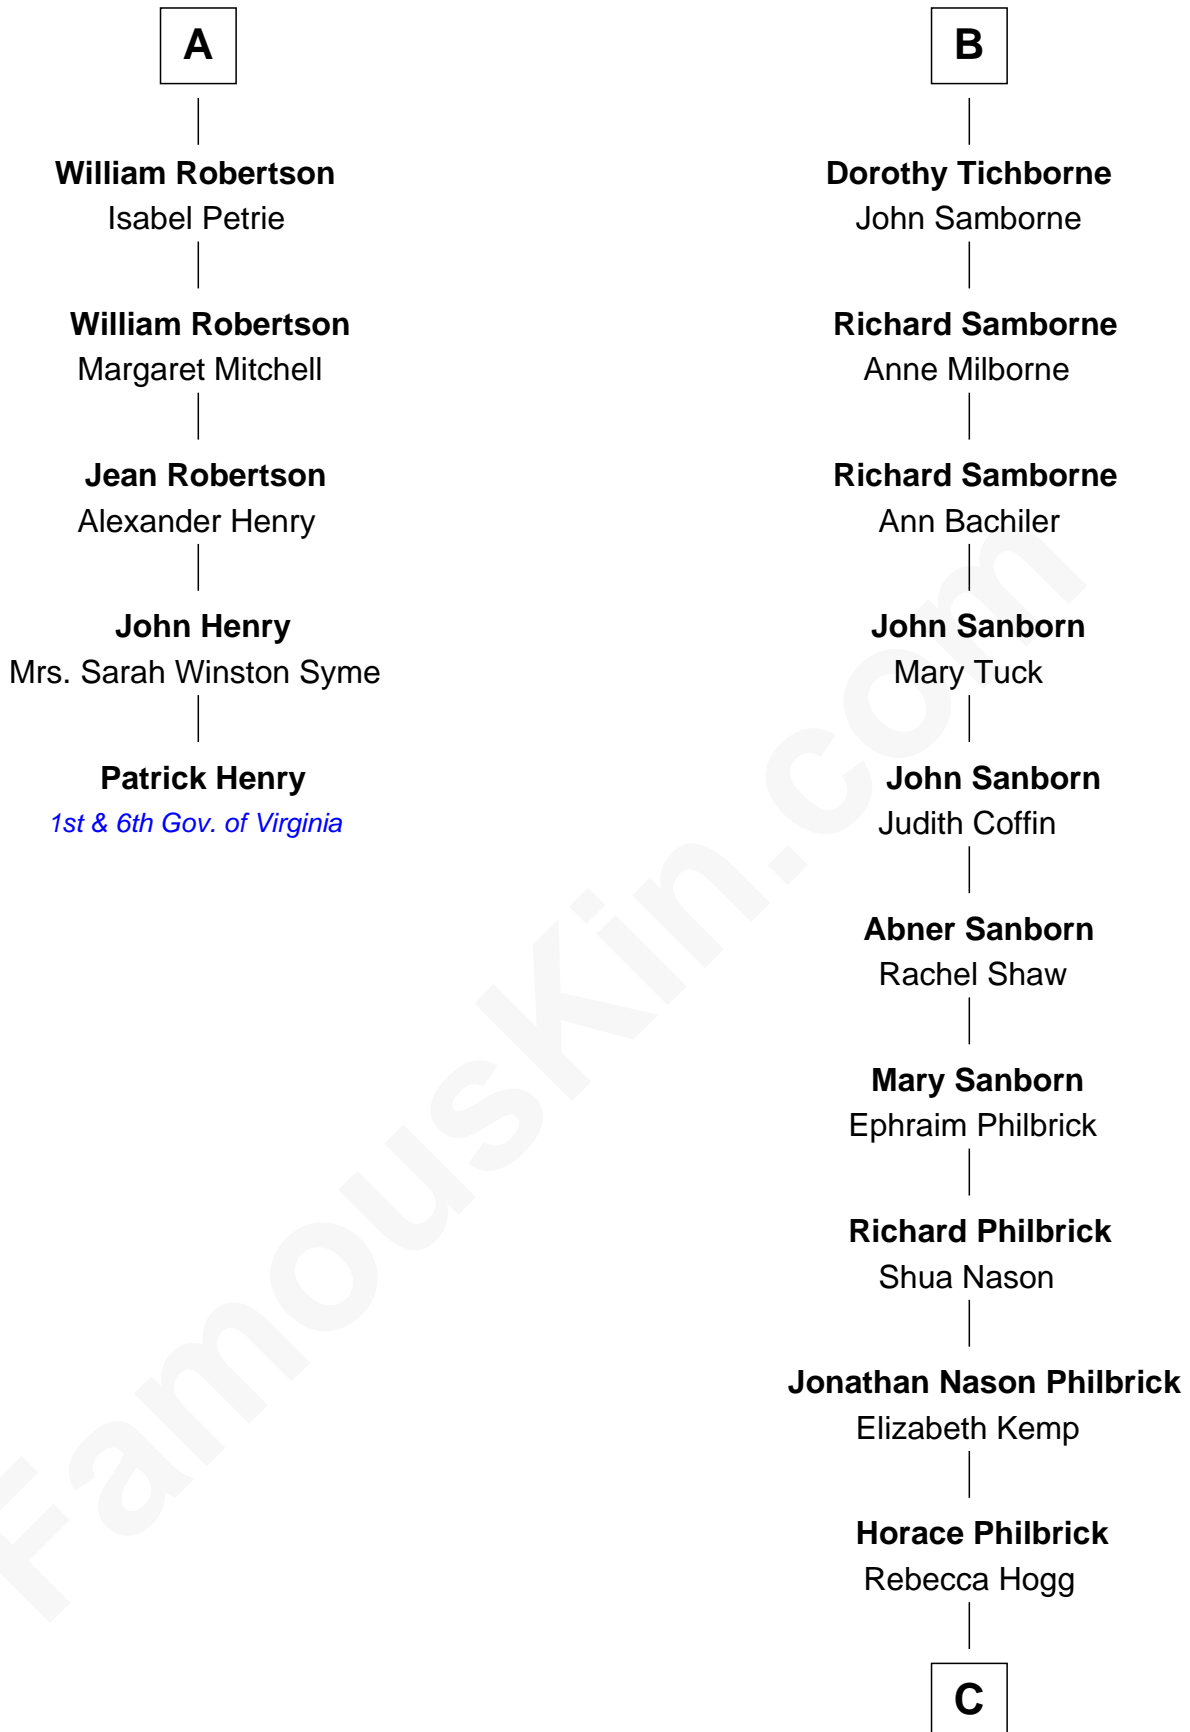

## Relationship Chart of

### Patrick Henry

1st and 6th Governor of Virginia

11th cousin 10 times removed of

**Nathaniel Philbrick**

Author of *In the Heart of the Sea*

C

**Horace R. Philbrick**  
Susan Rebecca Furnald

**Charles H. Philbrick**  
Anna Louise Dunlap

**Clarence Horace Philbrick**  
Mary Fredrika Koopman

**Thomas L. Philbrick**  
Marianne Dennis

**Nathaniel Philbrick**  
*Author, [In the Heart of the Sea](#)*