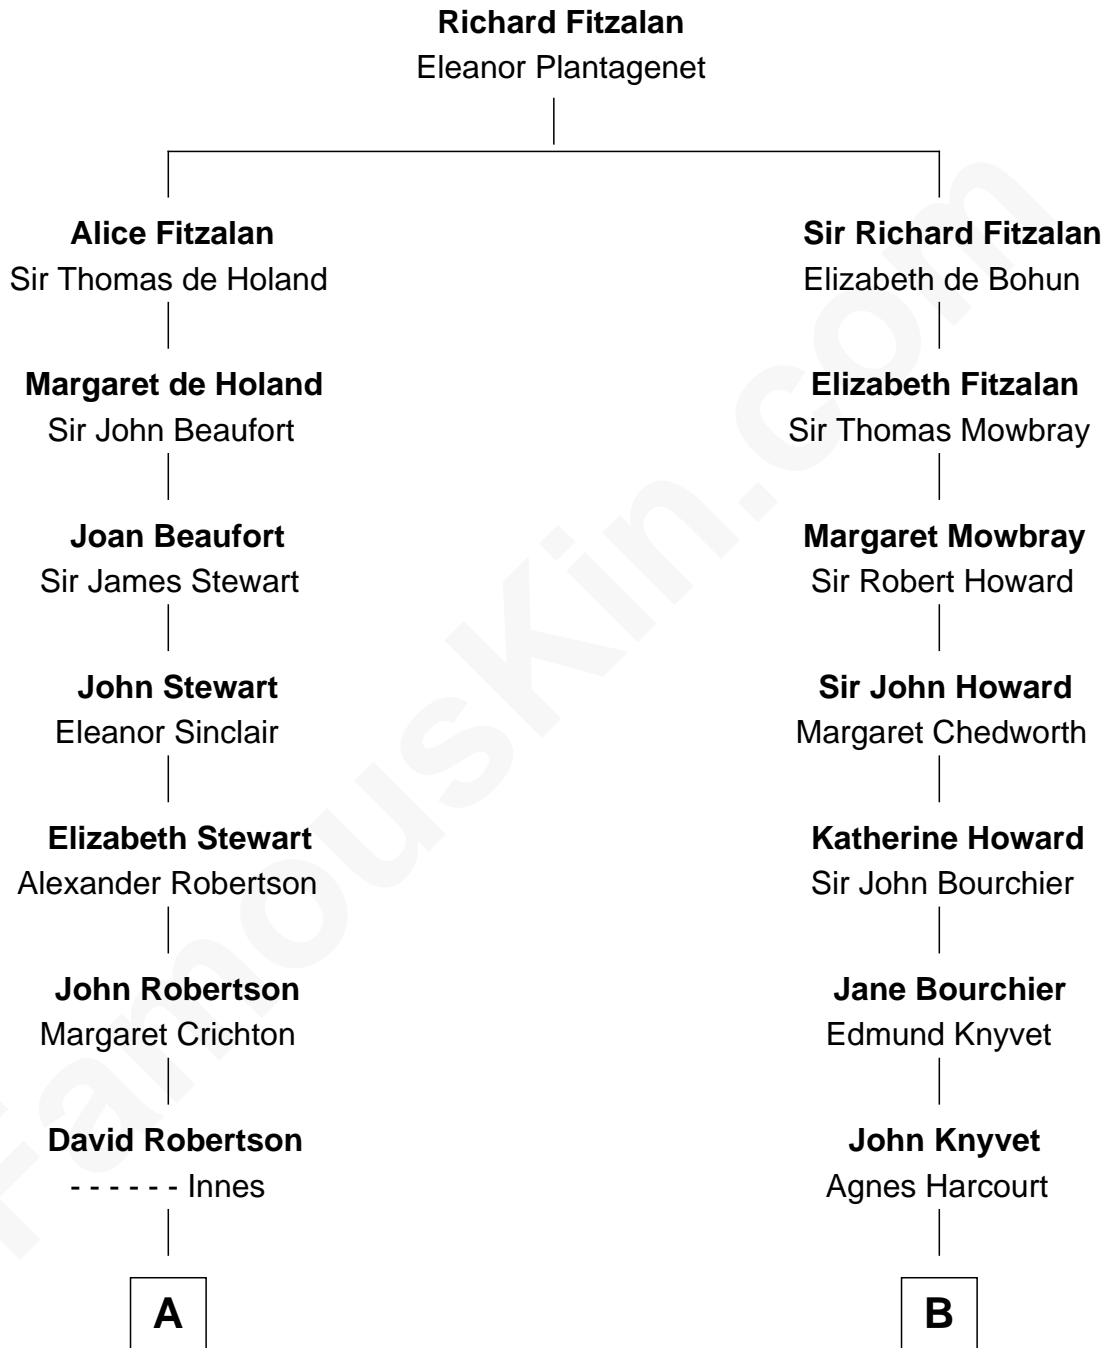

FamousKin.com Relationship Chart of

Patrick Henry

1st and 6th Governor of Virginia

11th cousin 10 times removed of

Carly Fiorina

CEO of Hewlett-Packard

C

Margaret Isabella Walker

Heinrich Weber

John Walker Weber

Maude Graves

Cara Carleton Weber

Harold Marvin Sneed

Joseph Tyree Sneed

Madelon Montross Juergens

Carly Fiorina