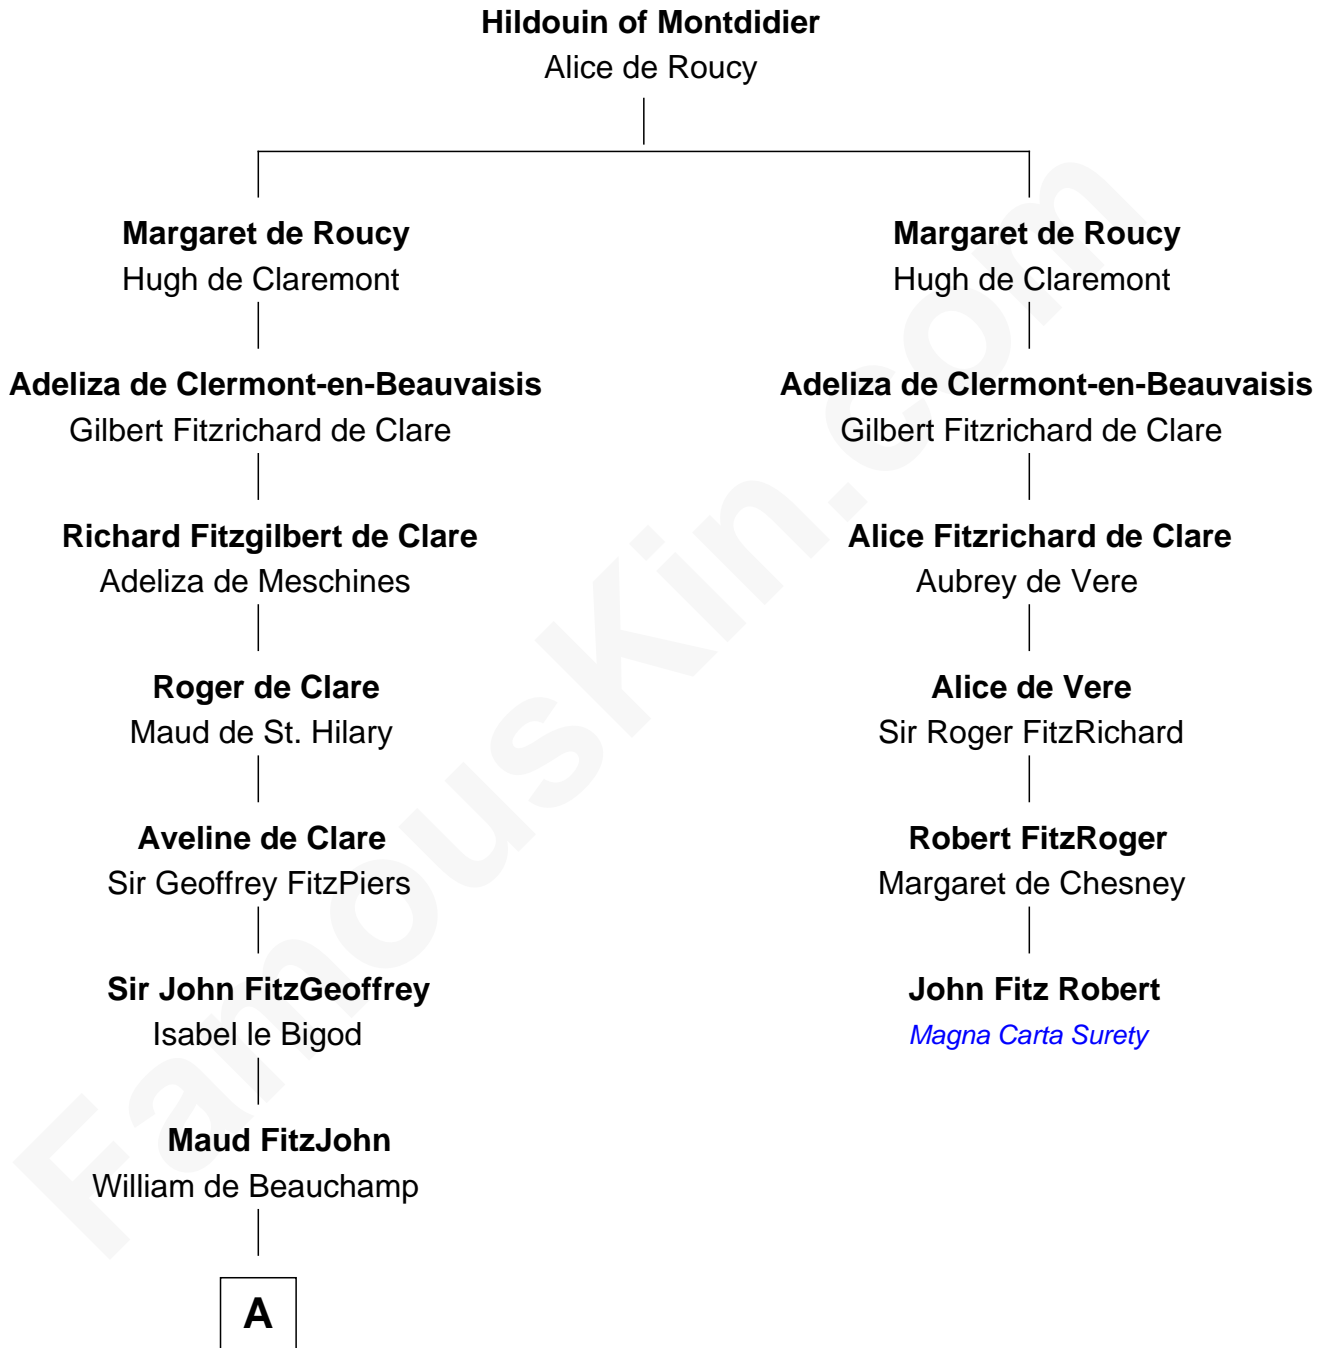

FamousKin.com Relationship Chart of

Patrick Henry

1st and 6th Governor of Virginia

5th cousin 16 times removed of

John Fitz Robert

Magna Carta Surety

B

William Robertson

Isabel Petrie

William Robertson

Margaret Mitchell

Jean Robertson

Alexander Henry

John Henry

Mrs. Sarah Winston Syme

Patrick Henry

1st & 6th Gov. of Virginia