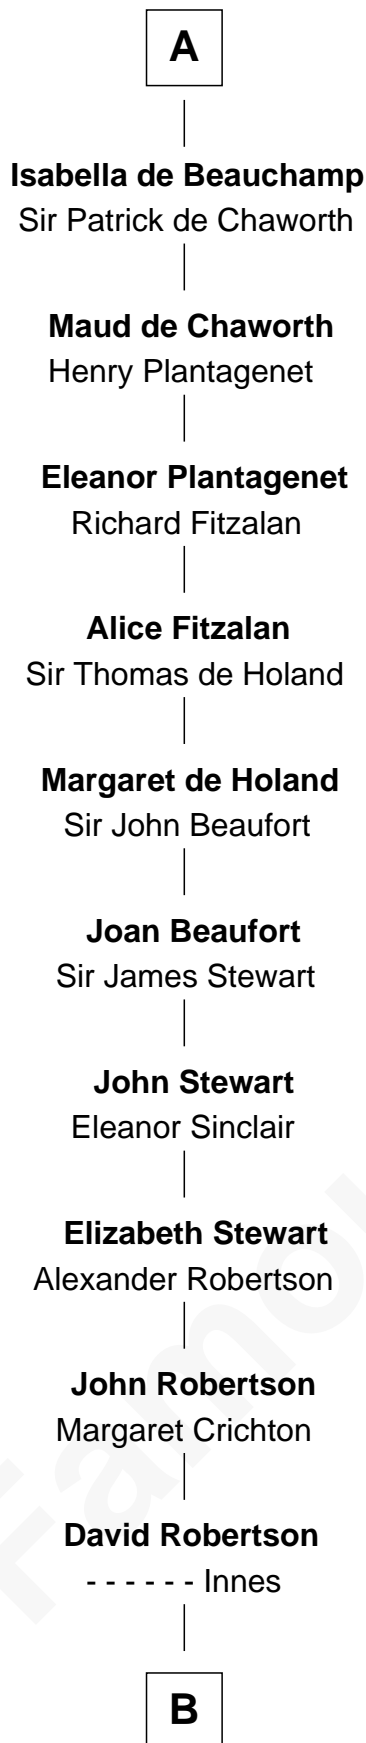

FamousKin.com Relationship Chart of

Patrick Henry

1st and 6th Governor of Virginia

5th cousin 16 times removed of

John Fitz Robert

Magna Carta Surety

B

William Robertson

Isabel Petrie

William Robertson

Margaret Mitchell

Jean Robertson

Alexander Henry

John Henry

Mrs. Sarah Winston Syme

Patrick Henry