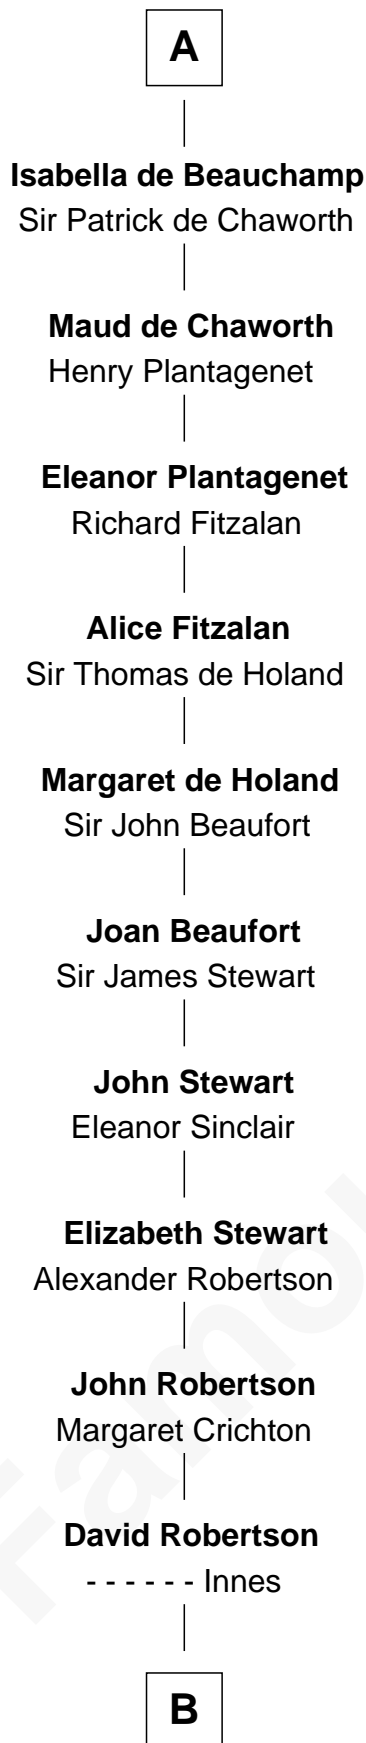

# FamousKin.com Relationship Chart of

**Patrick Henry**

*1st and 6th Governor of Virginia*

5th cousin 16 times removed of

**John Fitz Robert**

*Magna Carta Surety*

**B**

William Robertson

Isabel Petrie

William Robertson

Margaret Mitchell

Jean Robertson

Alexander Henry

John Henry

Mrs. Sarah Winston Syme

Patrick Henry

*1st & 6th Gov. of Virginia*