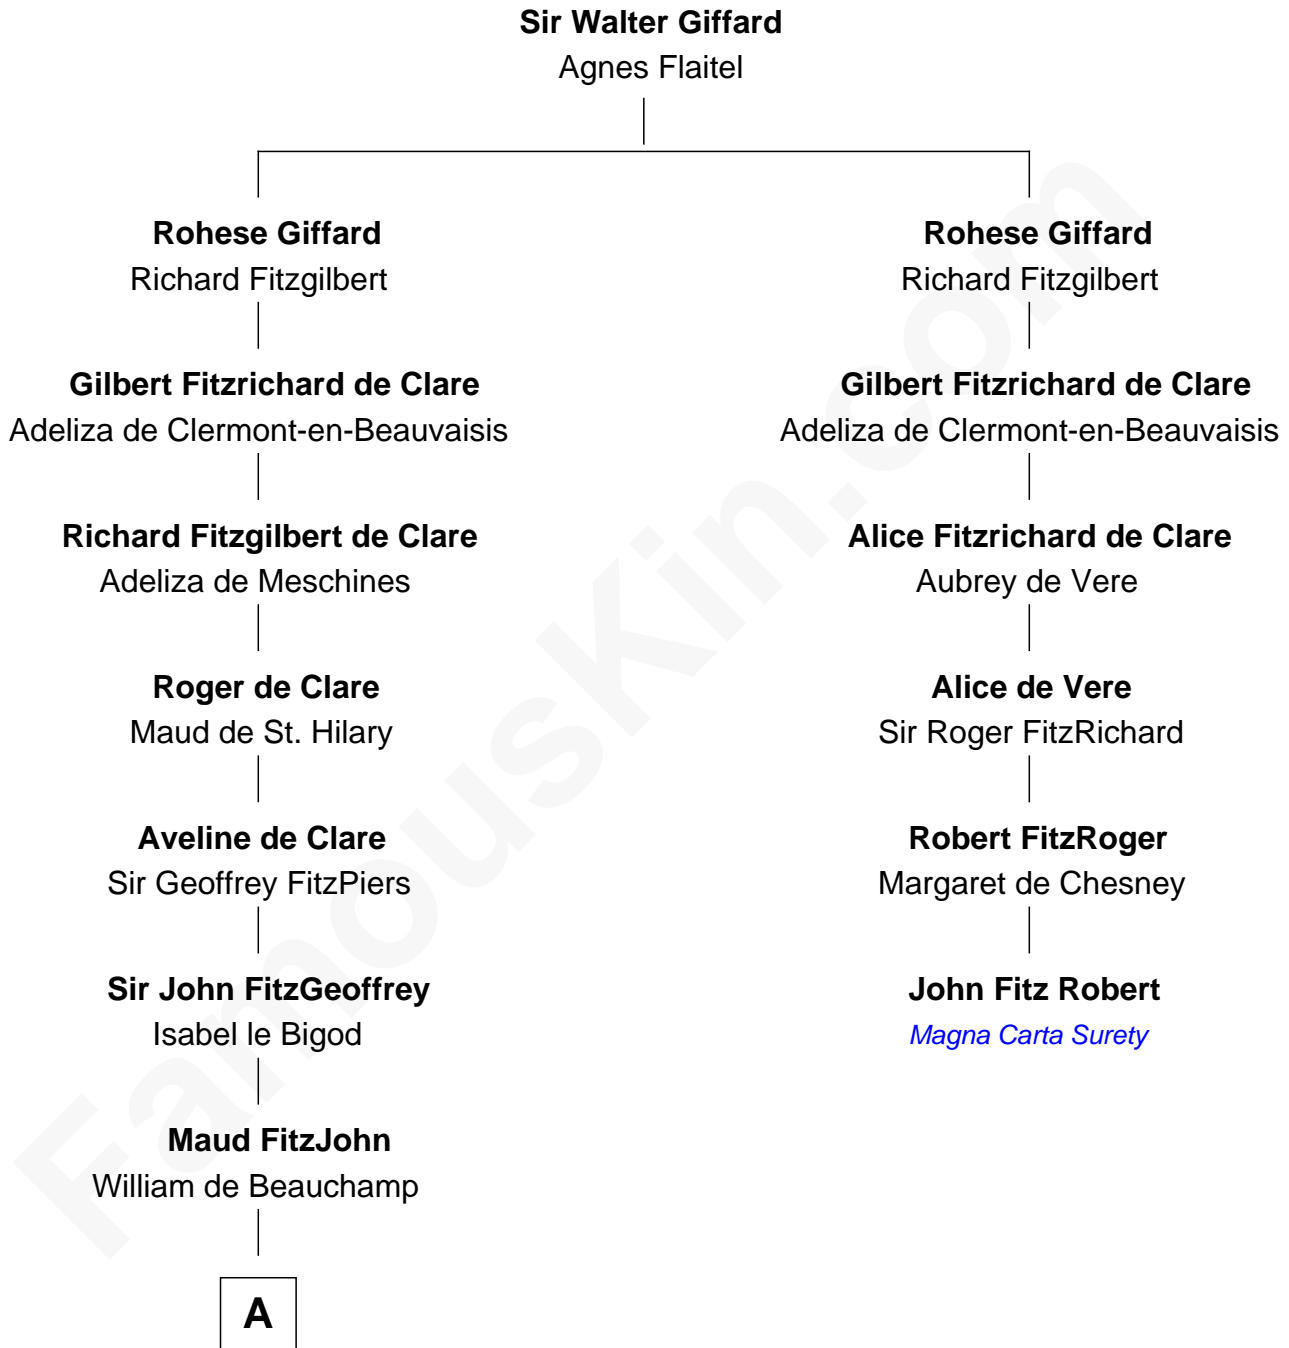

# FamousKin.com Relationship Chart of

**Patrick Henry**

*1st and 6th Governor of Virginia*

5th cousin 16 times removed of

**John Fitz Robert**

*Magna Carta Surety*

**B**

William Robertson

Isabel Petrie

William Robertson

Margaret Mitchell

Jean Robertson

Alexander Henry

John Henry

Mrs. Sarah Winston Syme

Patrick Henry

*1st & 6th Gov. of Virginia*