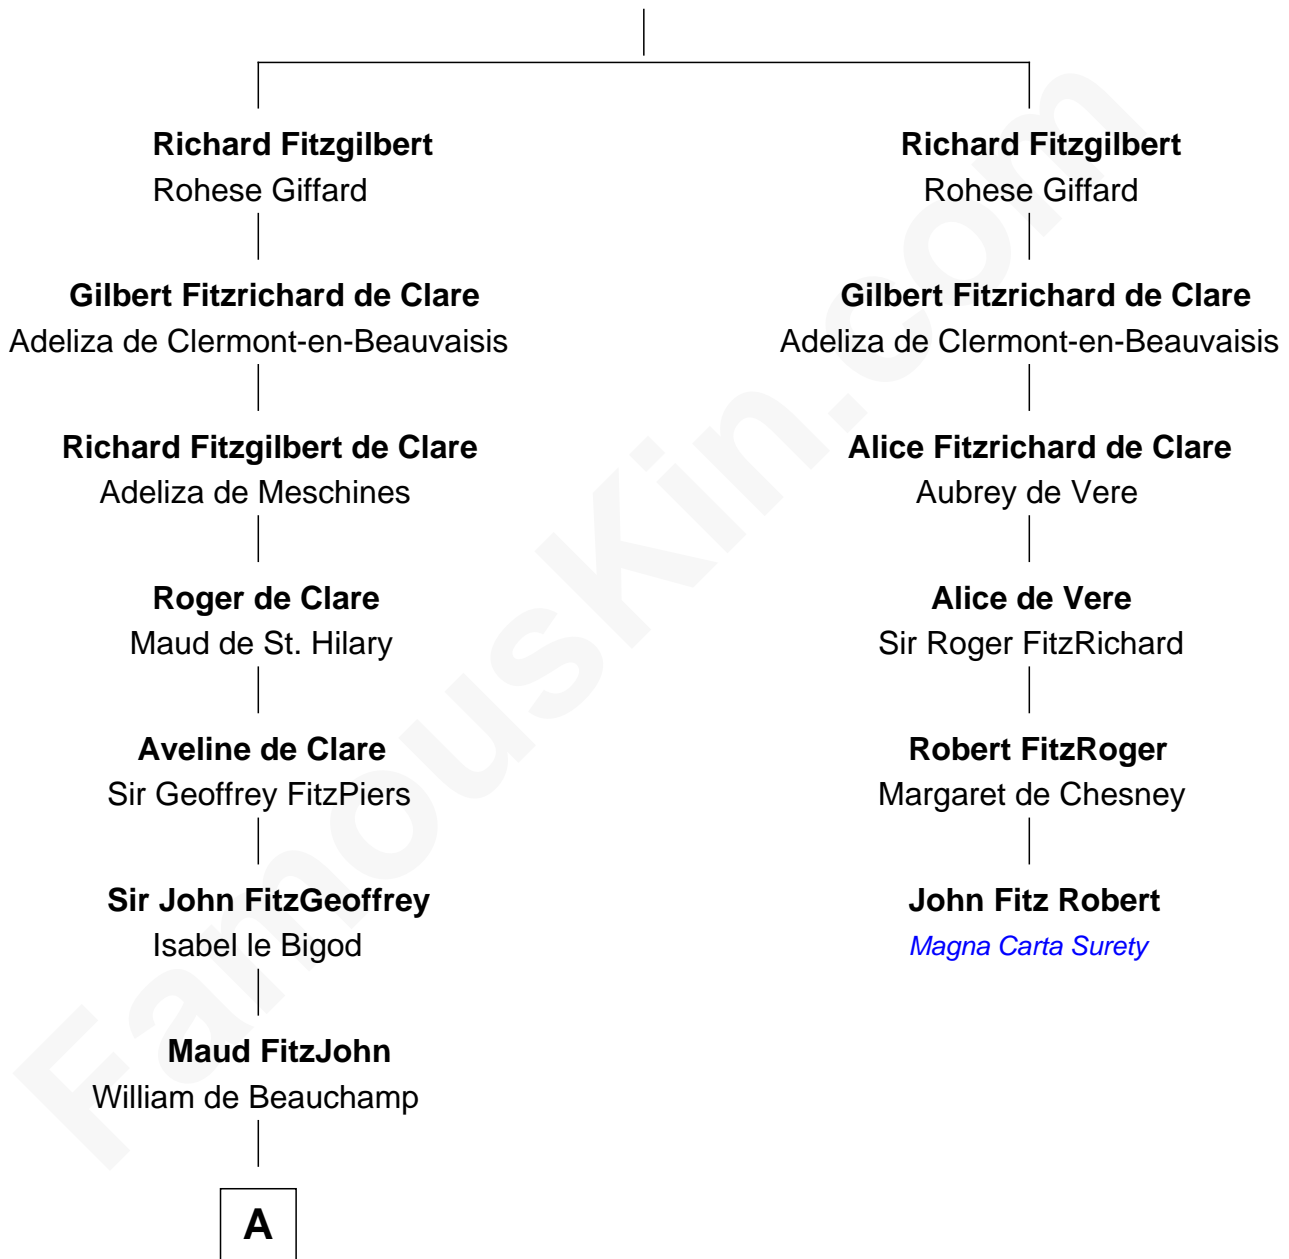

FamousKin.com Relationship Chart of

Patrick Henry

1st and 6th Governor of Virginia

5th cousin 16 times removed of

John Fitz Robert

Magna Carta Surety

Gilbert Crispin

B

William Robertson

Isabel Petrie

William Robertson

Margaret Mitchell

Jean Robertson

Alexander Henry

John Henry

Mrs. Sarah Winston Syme