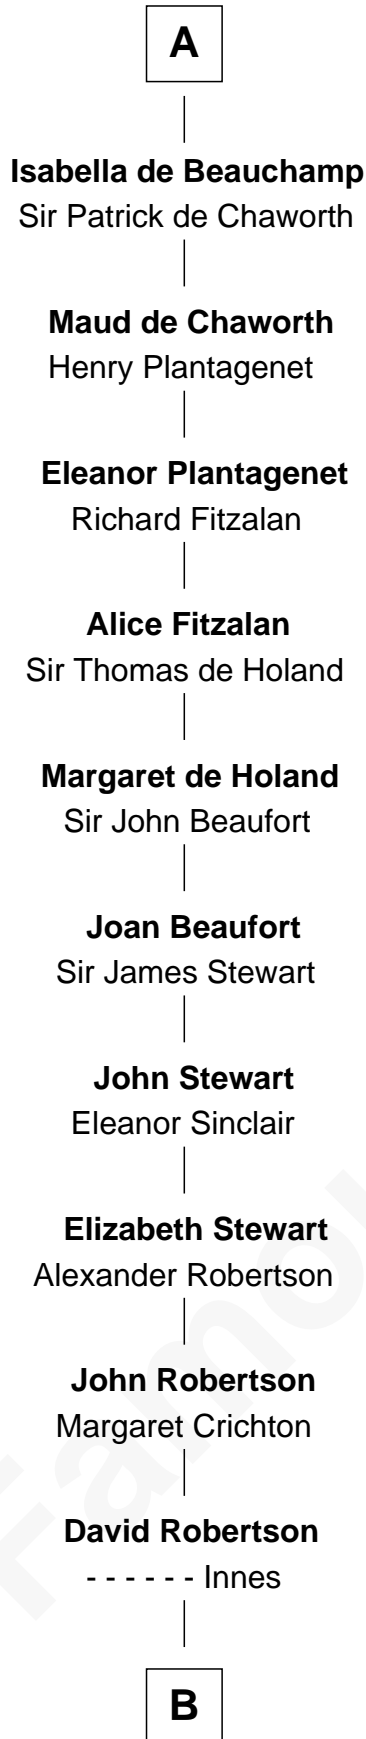

FamousKin.com Relationship Chart of

Patrick Henry

1st and 6th Governor of Virginia

5th cousin 16 times removed of

John Fitz Robert

Magna Carta Surety

Gilbert Crispin

B

William Robertson

Isabel Petrie

William Robertson

Margaret Mitchell

Jean Robertson

Alexander Henry

John Henry

Mrs. Sarah Winston Syme