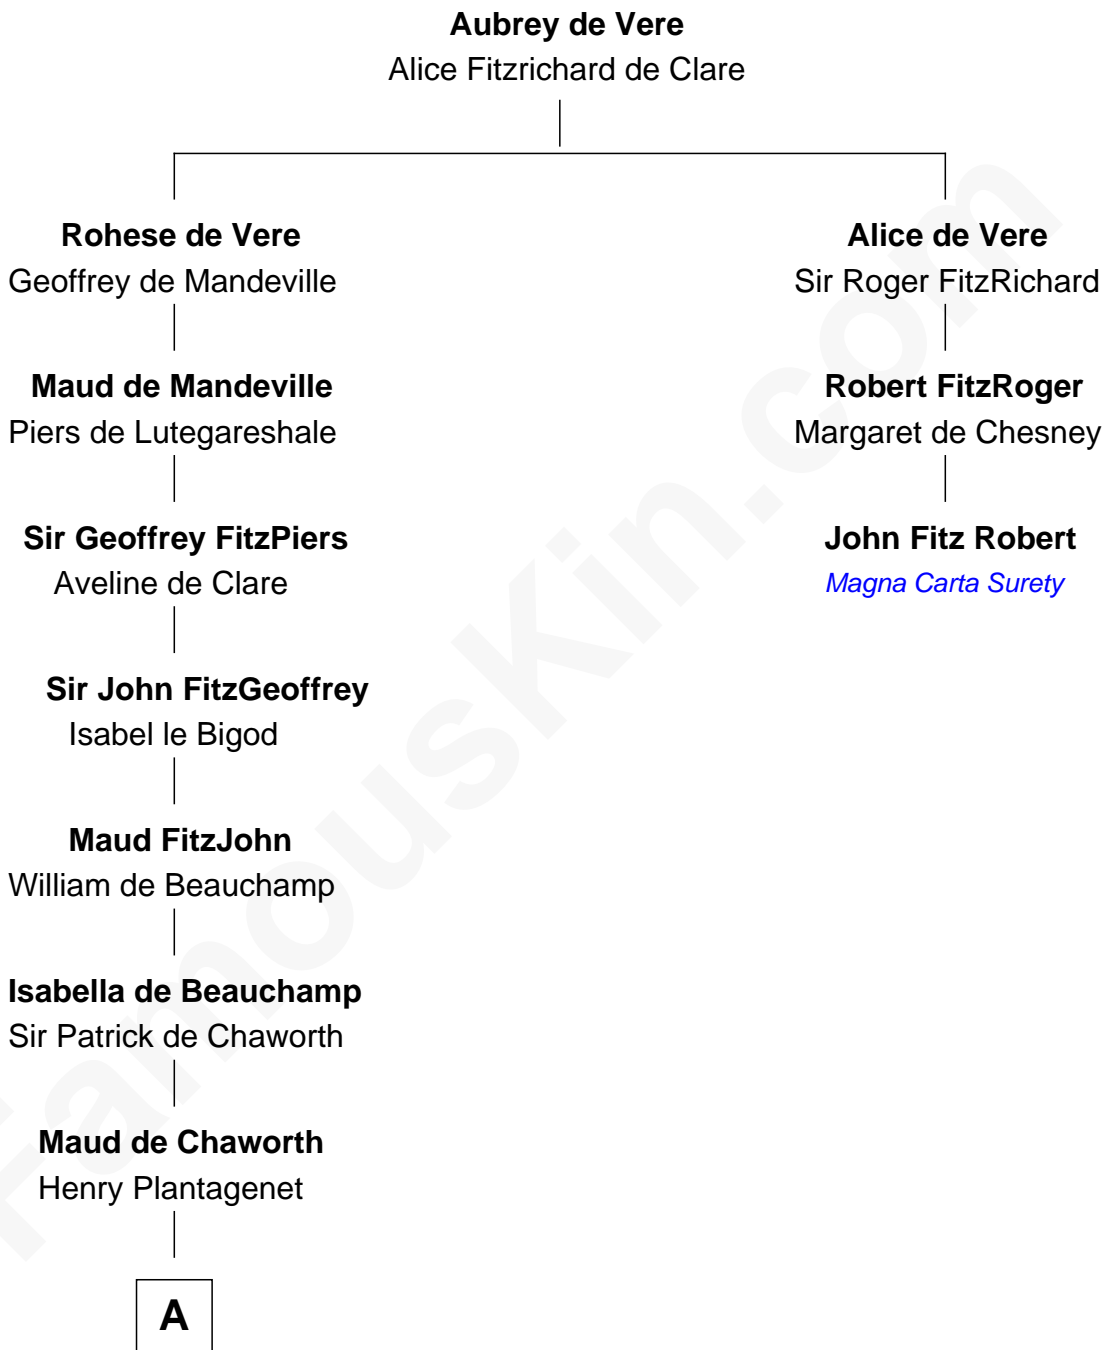

FamousKin.com

Relationship Chart of

Patrick Henry

1st and 6th Governor of Virginia

2nd cousin 17 times removed of

John Fitz Robert
Magna Carta Surety

B

—
Jean Robertson
Alexander Henry

—
John Henry
Mrs. Sarah Winston Syme

—
Patrick Henry
1st & 6th Gov. of Virginia

FamousKin.com