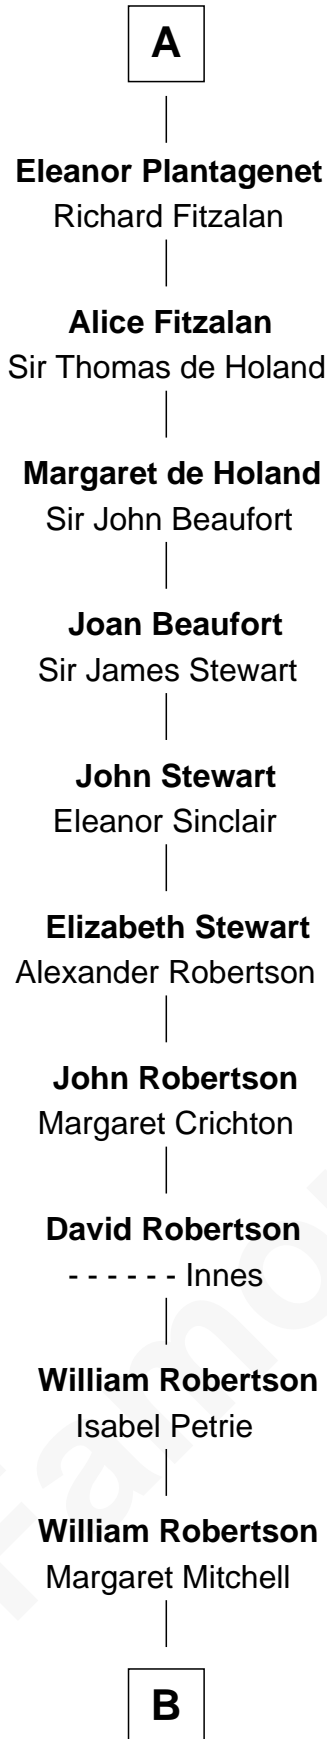

FamousKin.com

Relationship Chart of

Patrick Henry

1st and 6th Governor of Virginia

2nd cousin 17 times removed of

John Fitz Robert
Magna Carta Surety

B

—
Jean Robertson
Alexander Henry

—
John Henry
Mrs. Sarah Winston Syme

—
Patrick Henry
1st & 6th Gov. of Virginia

FamousKin.com