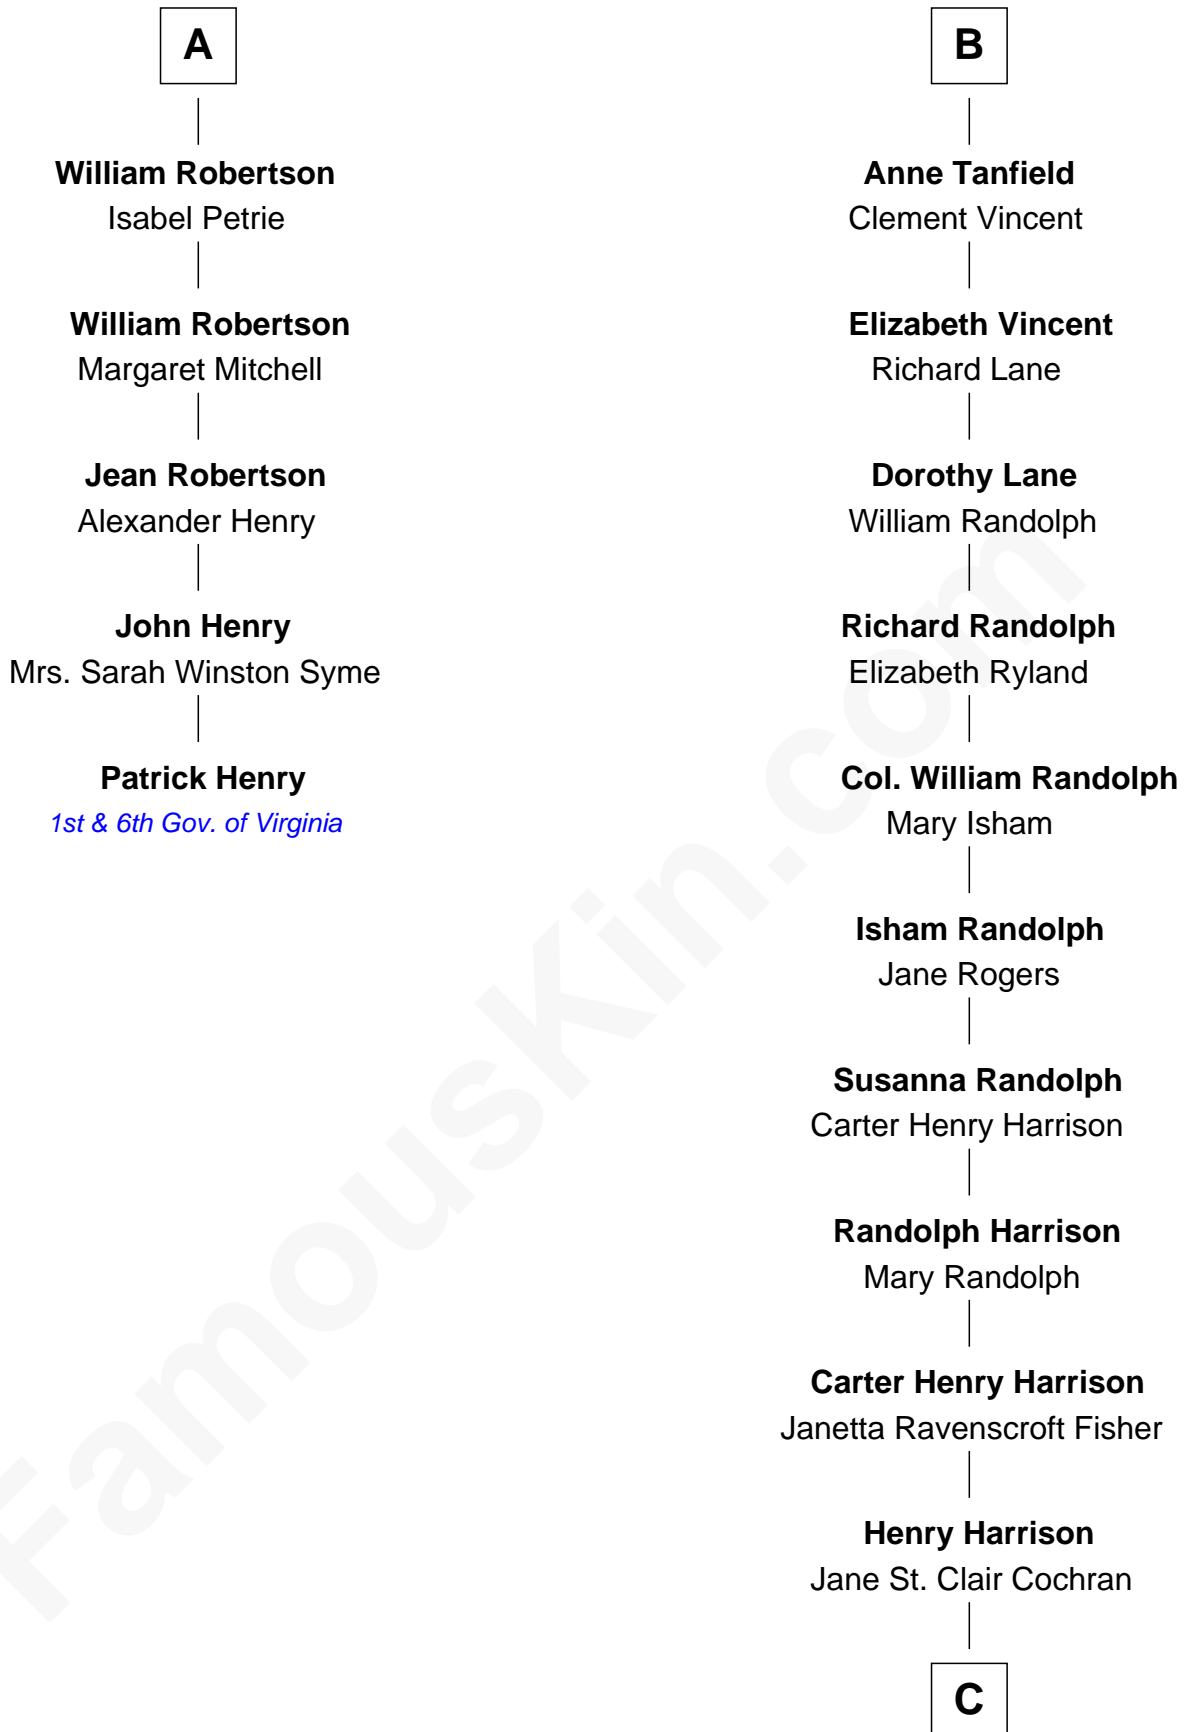

# FamousKin.com Relationship Chart of

**Patrick Henry**

*1st and 6th Governor of Virginia*

11th cousin 10 times removed of

**Edward Norton**

*Movie Actor*

**Richard Fitzalan**  
Eleanor Plantagenet

**Alice Fitzalan**  
Sir Thomas de Holand

**A**

**Sir Richard Fitzalan**  
Elizabeth de Bohun

**Elizabeth Fitzalan**  
Sir Thomas Mowbray

**Margaret Mowbray**  
Sir Robert Howard

**Katherine Howard**  
Sir Edward Neville

**Catherine Neville**  
Robert Tanfield

**William Tanfield**  
Elizabeth Stavelly

**Frances Tanfield**  
Bridget Cave

**B**

**C**

**George Moffett Harrison**  
Bettie Montgomery. Kent

**Joseph Kent Harrison**  
Cornelia Long Somerville

**Betty Kent Harrison**  
Edward Mower Norton

**Edward Mower Norton**  
Lydia Robinson Rouse

**Edward Norton**  
*Movie Actor*